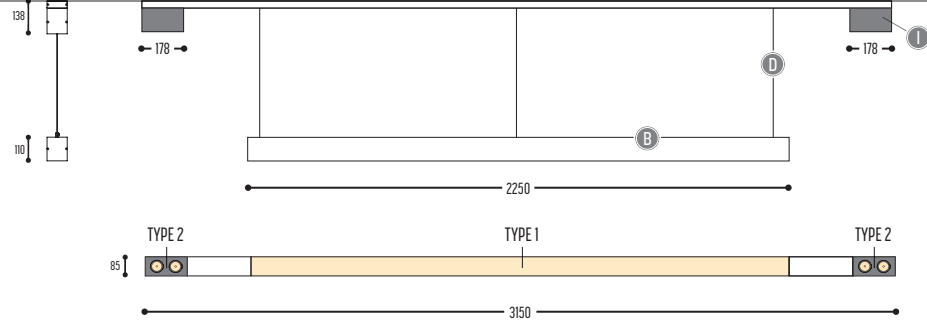

SPAZE 5 S
1297-BB-13-01-K-J-234H-II(I)