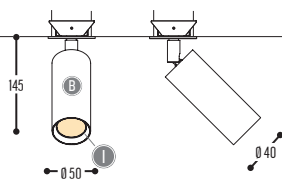

TUKI 40 SET 1/50
1353-BB-906GGH-I-K