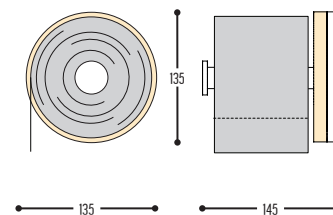

BB(B)	COLORS	02		Black
		03		White
		101		Soft Pink
		103		Soft Blue
		104		Soft Green
		124		Kaki
		140		Old Pink
		141		Terracotta Red
		142		Oxide Red
		112		Gold Finish
		137		Bronze Finish
			RAL color on request	
CCCCC	TYPE	300000	3000 K / 3 W incl. non-dim driver	
HH	COLOR TEMP.	WW	Warm white 3000K	

Alu - PMMA