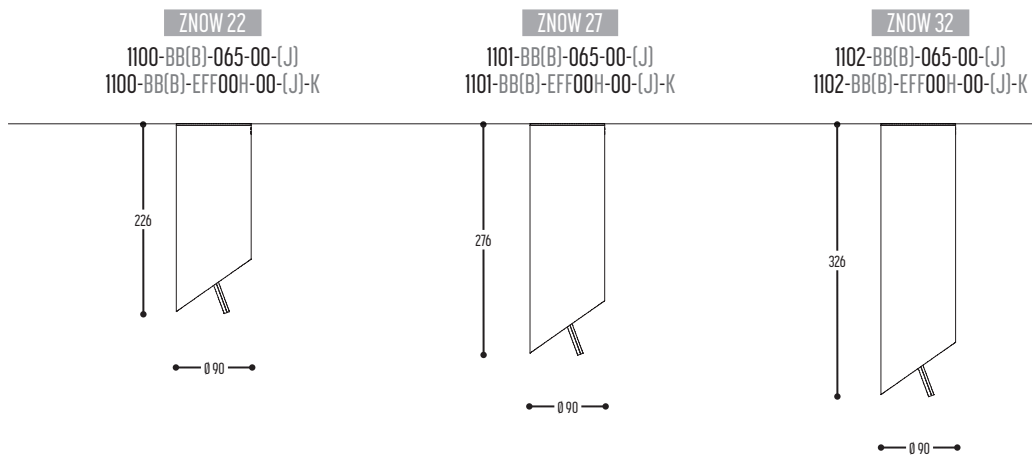

BB(B)	COLORS	02		Black		
		03		White		
		101		Soft Pink		
		103		Soft Blue		
		104		Soft Green		
		124		Kaki		
		140		Old Pink		
		141		Terracotta Red		
		142		Oxide Red		
		111		Brass Finish		
		112		Gold Finish		
		137		Bronze Finish		
					RAL color on request	
		CCC	TYPE GUIDO	065		LED (MAX 7,5 W)
EFF	CRI • LUMEN OUTPUT	910	>90 CRI • 1100 Lm / 250 mA / 8,3 W			
		915	>90 CRI • 1500 Lm / 350 mA / 11,6 W			
H	COLOR TEMP.	2	2700 K			
		3	3000 K			
K	DRIVER	1	No driver			
		0	Non dimmable (intern)			
		2	Dimmable 1-10 V (extern)			
		3	Dali (extern)			
(J)	MIRROR optional	1	rotatable mirror