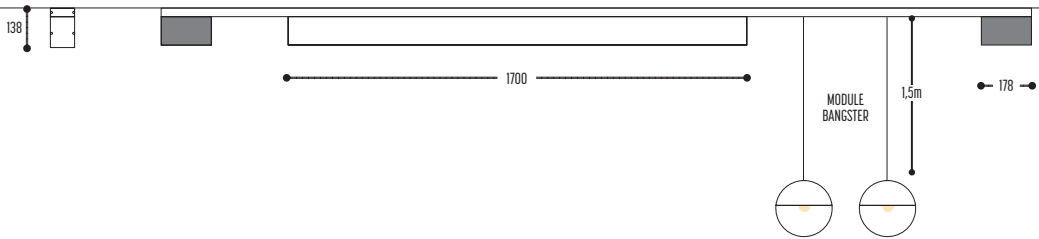

SPACE 11
1511-BB-13-K-J-234H-II(I)-N