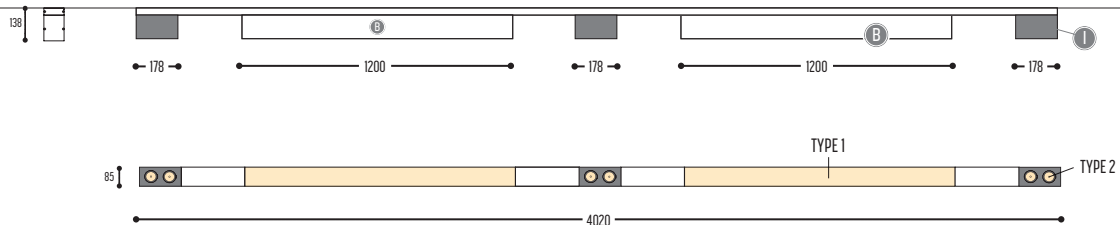

SPAZE 7
1295-BB-13-K-J-234H-II(I)

TYPE 1	BB	COLORS	02		Black
			03		White
	CC	LED	13	>90 CRI • 2x 3910 Lm / 25,9 W / 3000 K	
	DD	SUSP. CABLE.	01	1,5 m	
K	DRIVER	0	Non dimmable (intern)		
		2	Dimmable 1-10 V (intern)		
		3	Dali (intern)		
J	DIFFUSER	0	Opal		
		1	Prismatic		
TYPE 2	E	LED	2	>90 CRI • 6x 1000 Lm / 350 mA / 9 W	
	GG	REFLECTOR	34	34°	
	H	COLOR. TEMP.	2	2700 K	
			3	3000 K	
II(I)	COLORS	02		Black	
		03		White	
		101		Soft Pink	
		103		Soft Blue	
		104		Soft Green	
		124		Kaki	
		140		Old Pink	
		141		Terracotta Red	
		142		Oxide Red	
		111		Brass Finish	
		112		Gold Finish	
137		Bronze Finish			
			RAL color on request