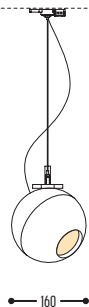

Lampbase is standard matt black for all spheres; matt white for white spheres.

12-25 TRACK S
462-BB(B)-CCC-DD

12-25 TRACK S LED
462-BB(B)-EFFGGH-DD-K

12-25 TRACK
461-BB(B)-CCC-00

12-25 TRACK LED
461-BB(B)-EFFGGH-00-K