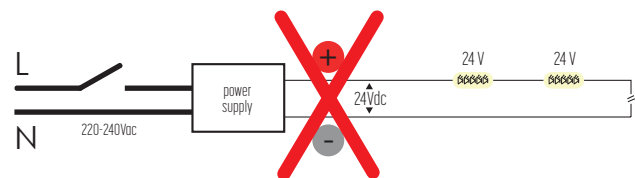

CONSTANT VOLTAGE : WRONG SERIAL CONNECTION