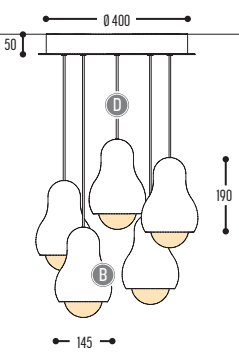

CAPTAIN CORK S
1020-67-001-DD

CAPTAIN CORK 45S
1021-67-001-DD

CAPTAIN CORK MAX S
1022-67-001-DD

CAPTAIN CORK CLUB3
1023-67-001-DD

CAPTAIN CORK CLUB5
1024-67-001-DD

ceiling base standard matt black
on request other colors possible