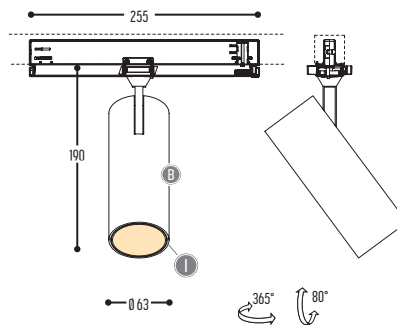

Alu

The Motel

TUKI 60 TRACK
1346-BB-907GGH-I-K

TRACK RAIL: to be ordered separately
Compatible with EUTRAC, GLOBAL & POWERGEAR

DALI - version

TRACK RAIL: to be ordered separately
Compatible with GLOBAL & POWERGEAR