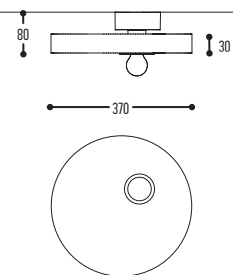

ROND-L 3
1250-BB(B)-001-II(I)