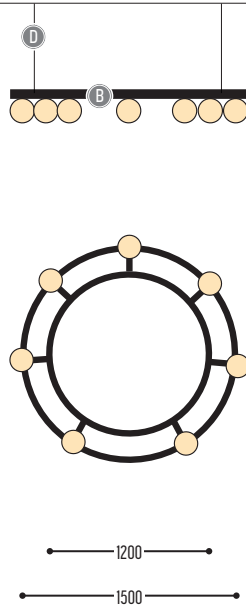

BALLZZZ TWO 1500
2005-BB-90600H-DD-K

BB	COLOR RING	02	Black
		03	White
		RAL color on request	
EFF	CRI • LUMENOUTPUT	906	>90 CRI • 600 Lm / 350 mA / 6,4 W (per ball)
GG	REFLECTOR	00	N.A.
H	COLOR TEMP.	2	2700 K
		3	3000 K
DD	SUSP. CABLE	01	1,5 m
		02	2,5 m
		03	5 m
K	DRIVER	0	Non dimmable (intern)
		2	Dimmable 1-10 V (intern)
		3	Dali (intern)

Alu - Glass