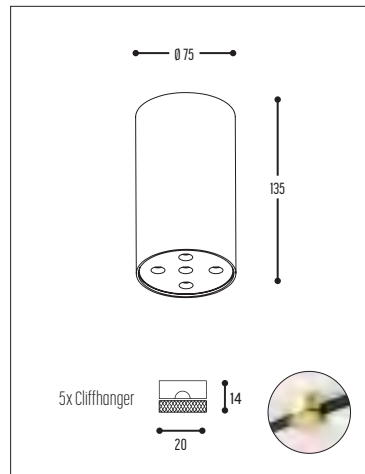

CEILING BASE - 3 POINT KIT

Ceiling base Black + 3x Cliffhanger Black **1897-02-02**
Ceiling base Black + 3x Cliffhanger Brass **1897-02-110**
Ceiling base White + 3x Cliffhanger White **1897-03-03**
Ceiling base White + 3x Cliffhanger Brass **1897-03-110**

CEILING BASE - 5 POINT KIT

Ceiling base Black + 3x Cliffhanger Black **1898-02-02**
Ceiling base Black + 3x Cliffhanger Brass **1898-02-110**
Ceiling base White + 3x Cliffhanger White **1898-03-03**
Ceiling base White + 3x Cliffhanger Brass **1898-03-110**

CEILING BASE CLUB 3

Black **1893-02**
White **1893-03**

CEILING BASE CLUB 5

Black **1894-02**
White **1894-03**