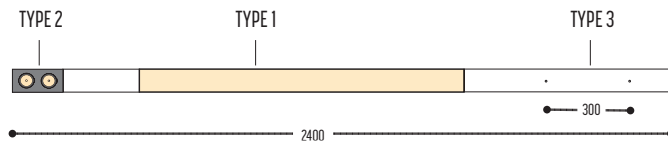

SPAZE 9
1509-BB-13-K-J-234H-II(I)-N

TYPE 1	BB	COLORS	02	Black	
			03	White	
	CC	LED	13	>90 CRI • 3910 Lm / 25,9 W / 3000 K	
	K	DRIVER	0	Non dimmable (intern)	
2			Dimmable 1-10 V (intern)		
3			Dali (intern)		
J	DIFFUSER	0	Opal		
		1	Prismatic		
TYPE 2	E	LED	2	>90 CRI • 2x 1000 Lm / 350 mA / 9 W	
	GG	REFLECTOR	34	34°	
			2	2700 K	
	H	COLOR. TEMP.	3	3000 K	
II(I)			COLORS	02	Black
	03	White			
	101	Soft Pink			
	103	Soft Blue			
	104	Soft Green			
	124	Kaki			
	140	Old Pink			
	141	Terracotta Red			
	142	Oxide Red			
	111	Brass Finish			
	112	Gold Finish			
	137	Bronze Finish			
				RAL color on request	
TYPE 3	N	MODULE TUKI	1	2x TUKI 60 S / Black 36° / 900 Lm	
		MODULE COOLFIN	2	2x COOLFIN S / Black 40° / 1300 Lm	
		MODULE BANGSTER	3	2x BANGSTER HOODY S - Ø200mm / Black / 600 Lm	
		4	2x BANGSTER HOODY S - Ø200mm / Brass / 600 Lm		

PC-Alu