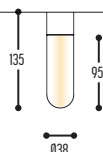

CIGAR 30.7 FIX
2540-BB(B)-90400H-II(I)-K