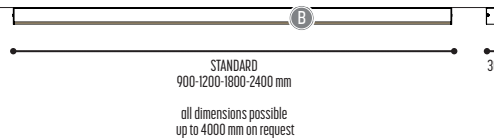

Alu-Metal-Wood

NINZA

design dark studio for dark

NINZA S

1796-BB-FFGH-DD-K-NN(N)

NINZA C

1797-BB-FFGH-K-NN(N)

BB	COLORS	02	 Black
		03	 White
			RAL color on request
FF	LED	09	>80 CRI • 450 Lm/m / 9,6 W/m
		14	>90 CRI • 700 Lm/m / 14,4 W/m
		28	>90 CRI • 1450 Lm/m / 28,8 W/m
G	DIFFUSER	P	Plexi
		2	2700 K
H	COLOR TEMP.	3	3000 K
		4	4000 K
DD	SUSP. CABLE.	01	1,5 m
		02	2,5 m
K	DRIVER	0	Non dimmable (extern)
		2	Dimmable 1-10 V (extern)
		3	Dali (extern)
		4	Phase cut (extern)
NN(N)	LENGTH	90	900 mm
		120	1200 mm
		180	1800 mm
		240	2400 mm
			all dimensions possible up to 4000 mm on request