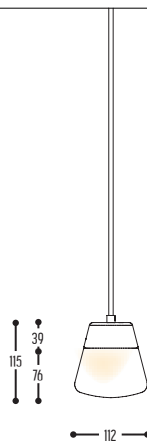

Alu-Metal

CUP CAKE

design susanne uerlings for dark

**CUP CAKE SUZY S**

1065-BB(B)-804002-DD
1065-BB(B)-80600H-DD-K

**CUP CAKE JENNY S**

1066-BB(B)-804002-DD
1066-BB(B)-80600H-DD-K

CUP CAKE KATHY S