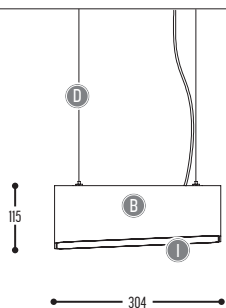

EDGAR

design made for dark

DESIGN PLUS
powered by: **light+building**

EDGAR ROUND S
947-BB-81000H-DD-I-K

EDGAR ROUND
945-BB-81000H-00-I-K

EDGAR ROUND BOX
946-BB-81000H-00-I-K

EDGAR SQUARE S
942-BB-80900H-DD-I-K