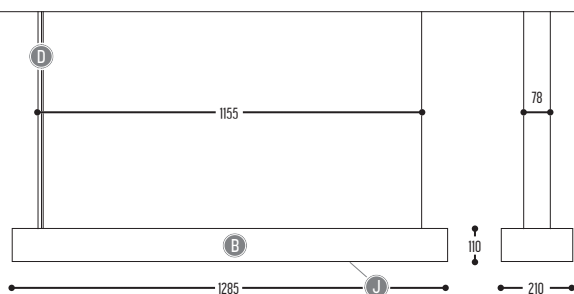

design ivan missinne for dark

D-FAMILY

110-BB-8663-K-DD-0-J

BB	MATERIAL	40	 Cow
		42	 Leather Black
		43	 Concrete
		44	 Rabbit White
		45	 Rabbit Brown
		46	 Rabbit Black
EFF	CRI • LUMENOUTPUT	866	>90 CRI • 3910 Lm / 25,9 W
H	COLOR TEMP.	3	3000K
K	DRIVER	0	Non dimmable (intern)
		2	Dimmable 1-10 V (intern)
		3	Dali (intern)
DD	SUSP. CABLE	01	1,5 m
		02	2,5 m
J	DIFFUSER	1	Opal
		2	Prismatic