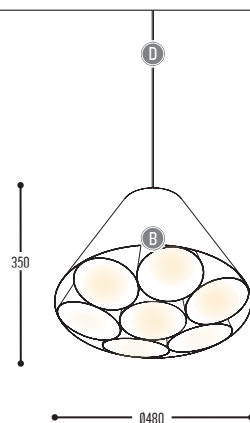

LGTM

750-BB-001-DD
750-BB-91500H-DD-K

BB(B)	COLORS	02	Black (inside gold)
		03	White (inside gold)
CCC	TYPE E27	001	LED Globe (MAX 11W)
EFF	CRI • LUMENOUTPUT	915	>90 CRI • 1500 Lm / 350 mA / 11,6 W
GG	REFLECTOR	00	N.A.
H	COLOR TEMP.	2	2700K
		3	3000K
		4	4000K
DD	SUSP. CABLE	01	1,5 m
		02	2,5 m
K	DRIVER	1	No driver
		0	Non dimmable (intern)
		2	Dimmable 1-10 V (intern)
		3	Dali (intern)
		4	Phase cut (intern)

Alu