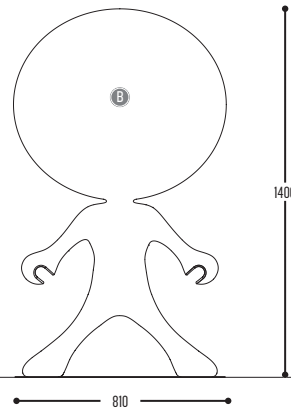

SPACEWALKER FLOOR

580-03-5103-00-K
580-03-EFF-00-K

IP65 LED version
available on request