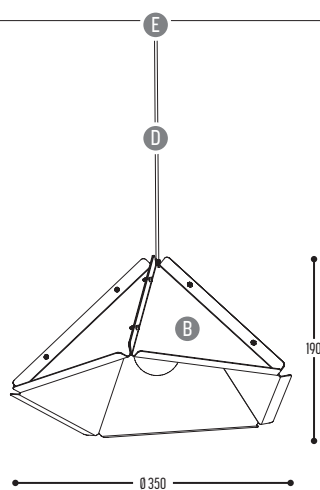

on request: incl. emergency unit 1h • incl emergency battery

Alu

SOYUZ

design dark studio for dark

SOYUZ
1080-BB(B)-001-DD-E

BB(B)	COLORS	02		Black	
		03		White	
		101		Soft Pink	
		103		Soft Blue	
		104		Soft Green	
		124		Kaki	
		140		Old Pink	
		141		Terracotta Red	
		142		Oxide Red	
		110		Brass	
		137		Bronze Finish	
				RAL color on request	
		CCC	TYPE E27	001	
DD	SUSP. CABLE	01	1,5 m		
		02	2,5 m		
EE	SUSP. KIT	B	Black		
		W	White		