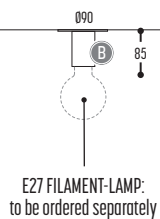

BB(B)	COLORS	02		Black
		03		White
		101		Soft Pink
		103		Soft Blue
		104		Soft Green
		124		Kaki
		140		Old Pink
		141		Terracotta Red
		142		Oxide Red
		110		Brass
		137		Bronze Finish
			RAL color on request	
CCC	TYPE E27	001		LED (MAX 8 W)
DD	SUSP. CABLE	01	1,5 m	
		02	2,5 m	
EE	SUSP. KIT	B		Black
		W		White

Alu - Brass