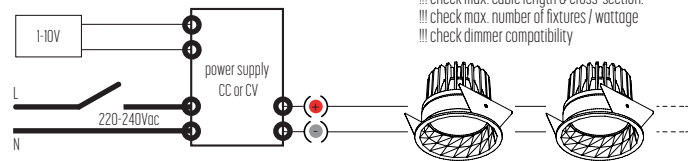

DIMMING TYPE 2 = 1-10V DIM.

!!! check max. cable length & cross-section.
!!! check max. number of fixtures / wattage
!!! check dimmer compatibility