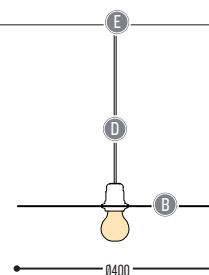

BB(B)	COLORS	02		Black
		03		White
		101		Soft Pink
		103		Soft Blue
		104		Soft Green
		124		Kaki
		140		Old Pink
		141		Terracotta Red
		142		Oxide Red
		110		Brass
		137		Bronze Finish
			RAL color on request	
CCC	TYPE E27	001		LED (MAX 8 W)
DD	SUSP. CABLE	01	1,5 m	
		02	2,5 m	
EE	SUSP. KIT	B		Black
		W		White

Alu - Brass