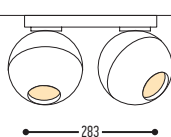

12-25 BOX 2

421-BB(B)-CCC-00
421-BB(B)-EFFGGH-00-K