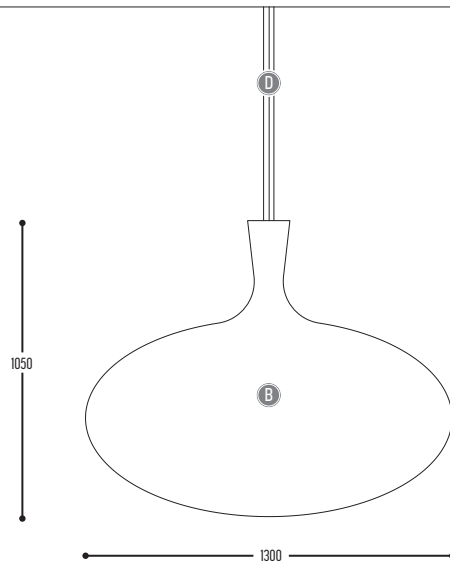

design anthony duffeleer for dark

DESIGN **PLUS**
2004

NO FRUIT

150-03-CCC-DD
 150-03-5103-DD-K
 150-03-EFF-DD-K

BB	MATERIAL	03	White (translucent)
CCC	TYPE G5	339	T16 (39 W) Non Dim
		340	T16 (39 W) Dim 1-10 V
		341	T16 (39 W) ONE 4 ALL
EFF	CRI • LUMENOUTPUT	510	>90 CRI • 8000 Lm / 480 mA / 75 W
H	COLOR TEMP.	3	3000 K
DD	SUSP. CABLE	02	2,5 m
		03	5 m
K	DRIVER	0	Non dimmable (intern)
		2	Dimmable 1-10 V (intern)
		3	Dali (intern)