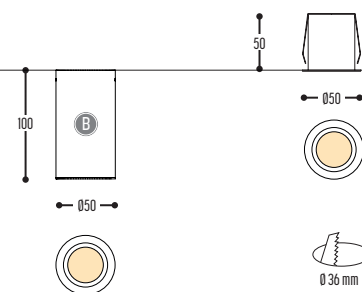

TAQI BOX 1
2700-BB-906603-K

TAQI SET 1
2701-BB-906603-K

BB	COLORS	02	Black
		03	White
EFF	CRI • LUMENOUTPUT	906	>90 CRI • 455 Lm / 700 mA / 6,5 W
GG	REFLECTOR	60	60°
H	COLOR TEMP.	3	3000K
K	DRIVER	1	No driver
		0	Non dimmable (intern)
		2	Dimmable 1-10 V (extern)
		3	Dali (extern)
		4	Phase cut (extern)