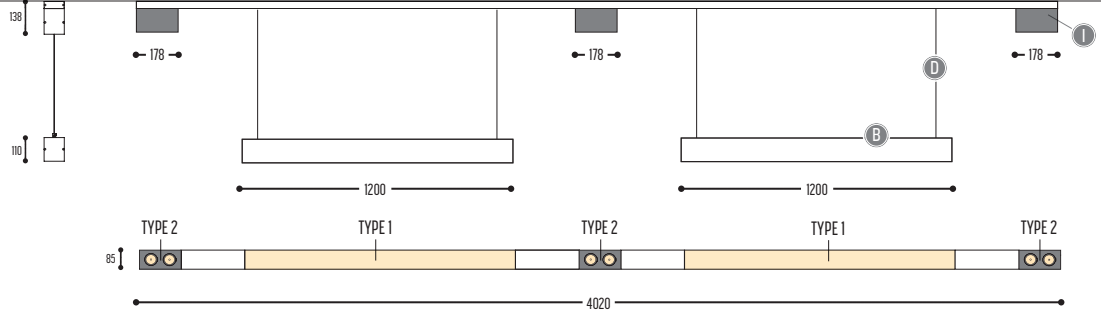

SPAZE 7 S

1298-BB-13-01-K-J-234H-II(I)