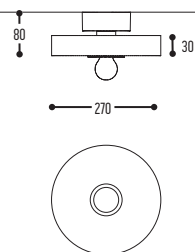

ROND-L 2
1249-BB(B)-001-II(I)