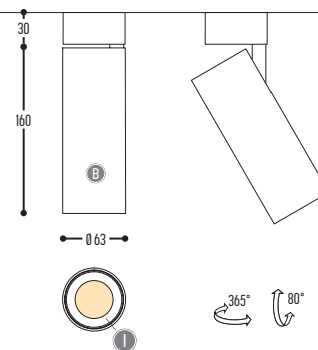

BB	COLORS	02	Black
		03	White
EFF	CRI • LUMENOUTPUT	907	>90 CRI • 895 Lm / 350 mA / 15 W
GG	REFLECTOR	11	11°
		20	20°
		34	34°
H	COLOR TEMP.	2	2700K
		3	3000K
I	INSIDE COLOR	W	White
		B	Black
		G	Gold
K	DRIVER	0	Non dimmable (intern)
		4	Phase cut (intern)

Alu