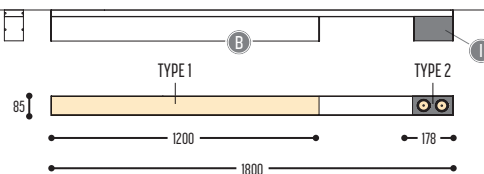

PE-Metal

SPAZE

design anthony boelaert for dark

reddot design award
winner 2017

SPAZE 1 S

1286-BB-13-01-K-J-234H-II(I)

SPAZE 1

1285-BB-13-K-J-234H-II(I)