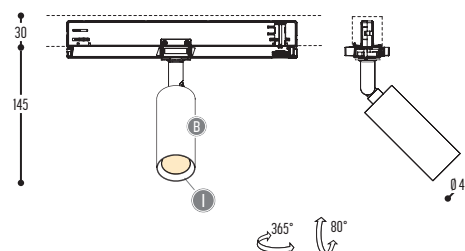

TUKI 40 TRACK
1341-BB-906GGH-I-0