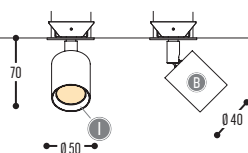

TIKI SET 1 / 50
2035-BB-906GGH-I-K