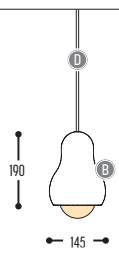

CAPTAIN CORK S
1020-67-001-DD