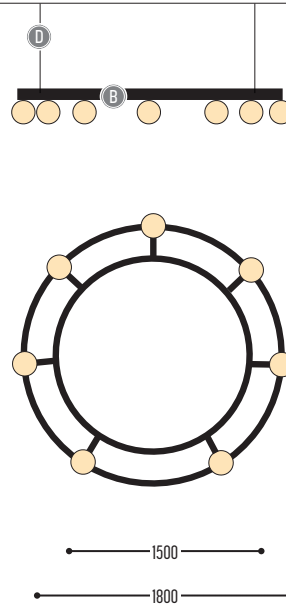

BALLZZZ TWO 1800
2006-BB-90600H-DD-K

BB	COLOR RING	02	Black
		03	White
		RAL color on request	
EFF	CRI • LUMENOUTPUT	906	>90 CRI • 600 Lm / 350 mA / 6,4 W (per ball)
GG	REFLECTOR	00	N.A.
H	COLOR TEMP.	2	2700 K
		3	3000 K
DD	SUSP. CABLE	01	1,5 m
		02	2,5 m
		03	5 m
K	DRIVER	0	Non dimmable (intern)
		2	Dimmable 1-10 V (intern)
		3	Dali (intern)

Alu - Glass