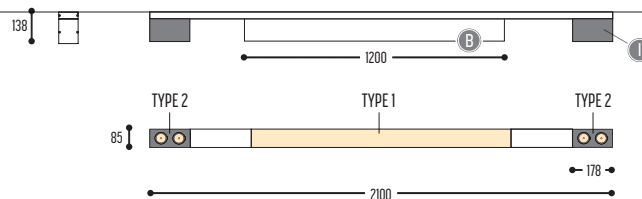

SPAZE 3
1293-BB-13-K-J-234H-II(I)

BB	COLORS	02	Black	
		03	White	
	CC	LED	13	>90 CRI • 3910 Lm / 25,9 W / 3000 K
DD	SUSP. CABLE.	01	1,5 m	
K	DRIVER	0	Non dimmable (intern)	
		2	Dimmable 1-10 V (intern)	
		3	Dali (intern)	
J	DIFFUSER	0	Opal	
		1	Prismatic	
E	LED	2	>90 CRI • 4x 1000 Lm / 350 mA / 9 W	
GG	REFLECTOR	34	34°	
H	COLOR. TEMP.	2	2700 K	
		3	3000 K	
II(I)	COLORS	02	Black	
		03	White	
		101	Soft Pink	
		103	Soft Blue	
		104	Soft Green	
		124	Kaki	
		140	Old Pink	
		141	Terracotta Red	
		142	Oxide Red	
		111	Brass Finish	
		112	Gold Finish	
137	Bronze Finish			
			RAL color on request