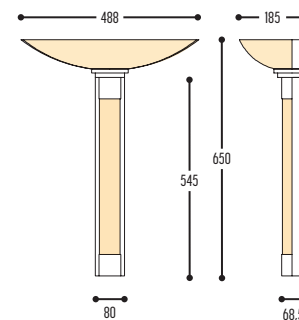

RBA 2
3046-BB(B)-C-K