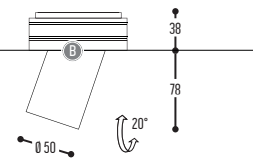

BB(B)	COLORS	02	Black
		03	White
		112	Gold (only for DEEP, MOVE)
EFF	CRI • LUMENOUTPUT	907	>90 CRI • 1x 780 Lm / 250 mA / 8,7 W
GG	REFLECTOR	12	12°
		34	34°
		60	60°
H	COLOR TEMP.	2	2700K
		3	3000K
K	DRIVER	1	No driver
		0	Non dimmable (extern)
		2	Dimmable 1-10 V (extern)
		3	Dali (extern)
		4	Phase cut (extern)

Alu