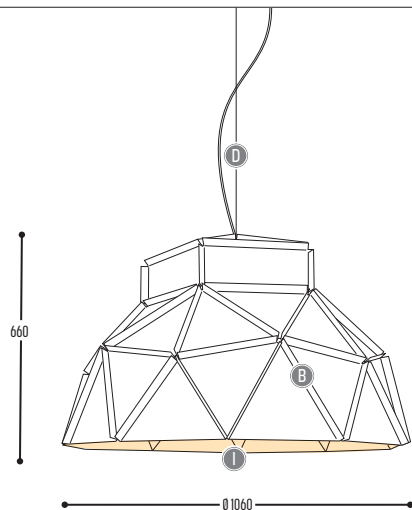

APOLLO
740-BB-001-DD-II(I)
740-BB-930002-DD-II(I)-K

BB(B)	COLOR OUTSIDE	02		Black		
		03		White		
		10		Inox		
CCC	TYPE E27	001		LED / Globe (MAX 15 W)		
EFF	CRI • LUMENOUTPUT	930	>90 CRI • 3300 Lm / 750 mA / 24,9 W			
GG	REFLECTOR	00	N.A.			
H	COLOR TEMP.	2	2700 K			
DD	SUSP. CABLE	02	2,5 m			
		03	5 m			
II(I)	COLOR INSIDE	02		Black		
		03		White		
		101		Soft Pink		
		103		Soft Blue		
		104		Soft Green		
		124		Kaki		
		140		Old Pink		
		141		Terracotta Red		
		142		Oxide Red		
		111		Brass Finish		
		112		Gold Finish		
		137		Bronze Finish		
					RAL color on request	
K	DRIVER	0	Non dimmable (intern)			
		2	Dimmable 1-10 V (intern)			
		3	Dali (intern)