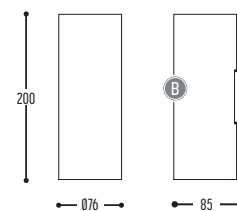

BB(B)	COLORS	02		Black
		03		White
		112		Gold Finish
			RAL color on request	
EFF	CRI • LUMENOUTPUT	906	>90 CRI • 2X 600 Lm / 350 mA / 6,4 W	
GG	REFLECTOR	00	N.A.	
		2	2700K	
		3	3000K	
H	COLOR TEMP.	4	4000K	
K	DRIVER	1	No driver	
		0	Non dimmable (intern)	
		2	Dimmable 1-10 V (extern)	
		3	Dali (extern)	
		4	Phase cut (intern)	

Alu