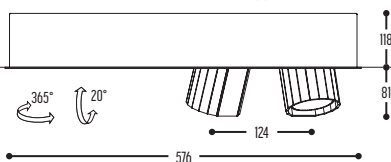

COOLCAT SET2

1034-BB-EFFGGH-00-II(I)-K

565 x 145 mm