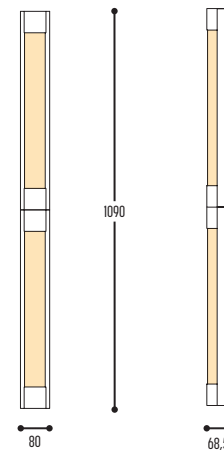

RBA 1
3045-BB(B)-C-K

RBA 2
3046-BB(B)-C-K

RBA 3
3047-BB(B)-C-K

BB(B)	COLORS	02	Black
		03	White
		110	Brass
C	RBA 1	2	>90 CRI • 600-800 Lm / 15-25 W / 2700 K
		3	>90 CRI • 600-800 Lm / 15-25 W / 3000 K
	RBA 2	2	>90 CRI • 800 Lm / 25 W / 2700 K
		3	>90 CRI • 800 Lm / 25 W / 3000 K
	RBA 3	2	>90 CRI • 1600 Lm / 50 W / 2700 K
		3	>90 CRI • 1600 Lm / 50 W / 3000 K
K	DRIVER	1	No driver
		0	Non dimmable (intern)
		2	Dimmable 1-10 V (intern)
		3	Dali (intern)