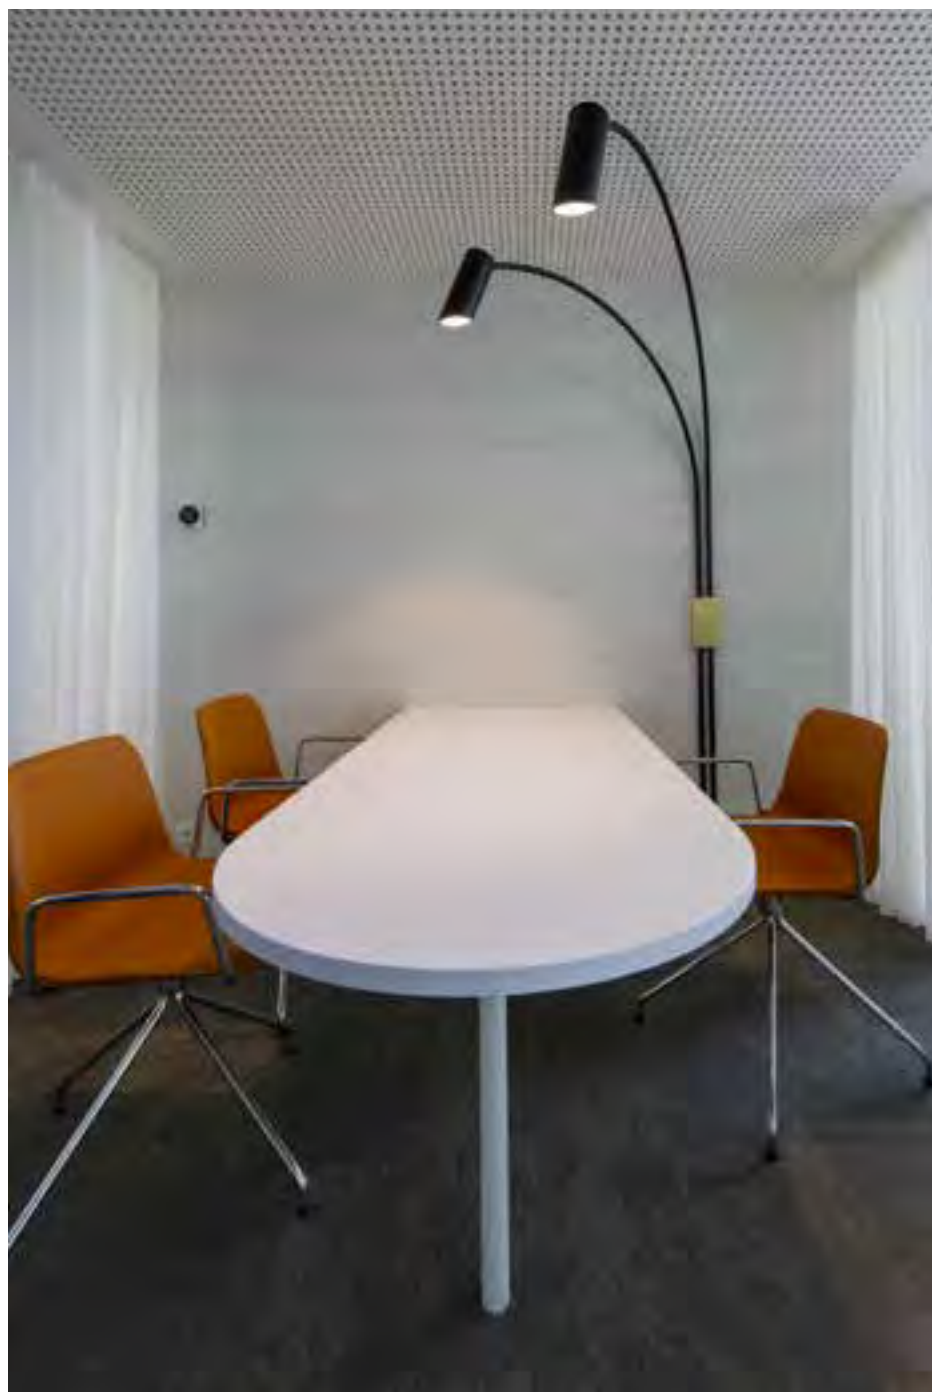

Composite - Alu

WALLSTER

design anthony boelaert for dark

WALLSTER ONE

1116-BB-065-00

1116-BB-91500H-K

WALLSTER TWO

1115-BB-065-00