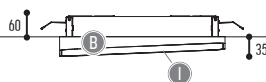

EDGAR SQUARE
940-BB-80900H-00-I-K