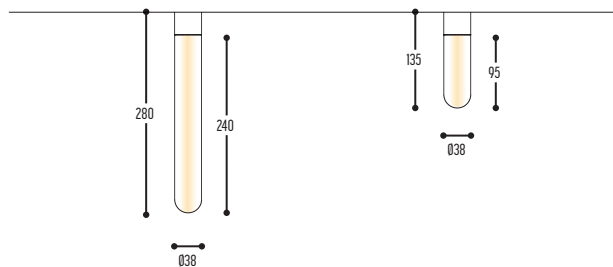

CIGAR 30.6 FIX
2539-BB(B)-90400H-II(I)-K

CIGAR 30.7 FIX
2540-BB(B)-90400H-II(I)-K