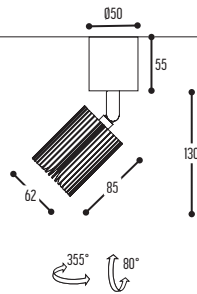

COOLFIN JR

840-02-907GGH-00-(I)-K

COOLFIN JR BOX 1

1386-02-907GGH-00-(I)-K