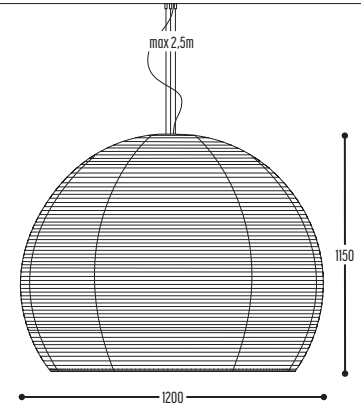

SANGHA 120

1010-5-BB(B)-001-DD-LL
1010-4-BB(B)-914002-DD-LL-K

BBB	COLORS	02		Black
		03		White
		37		Natural
		101		Soft Pink
		103		Soft Blue
		104		Soft Green
		124		Kaki
		140		Old Pink
		141		Terracotta Red
		142		Oxide Red
			RAL color on request	
CCC	TYPE E27	001		LED (MAX 12 W)
EFF	CRI • LUMENOUTPUT	914	>90 CRI • 1400 Lm / 350 mA / 14 W	
GG	REFLECTOR	00	N.A.	
H	COLOR TEMP.	2	2700K	
DD	SUSP. CABLE	01	1,5 m	
		02	2,5 m	
LL	SUSP. KIT	02	Black	
		03	White	
K	DRIVER	0	Non dimmable (intern)	
		2	Dimmable 1-10 V (intern)	
		3	Dali (intern)	

Rattan