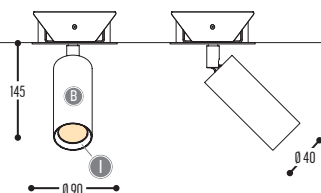

TUKI 40 SET 1/90
1343-BB-906GGH-I-K