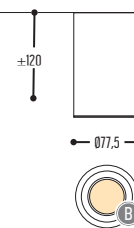

ATSJOEM BOX

IP20 2124-BB-909GGH-K
IP44 2125-BB-909GGH-K

BB	COLORS	02	Black
		03	White
EFF	CRI • LUMENOUTPUT	909	>90 CRI • 1 x 780 Lm / 180 mA / 7W
		12	12°
		34	34°
GG	REFLECTOR	60	60°
		2	2700 K
		3	3000 K
H	COLOR TEMP.	1	No driver
		0	Non dimmable (extern)
		3	Dali (extern)
		4	Phase-cut (extern)

Alu