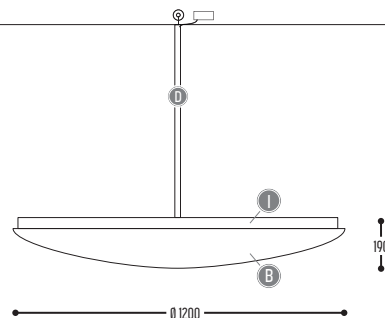

UPFO 120
2180-BB-88800H-DD-(III)-K

BB	COLORS	02		Black
		03		White
EFF	LED	UPFO 80	886	6x >90 CRI • 6300 Lm / 38,9 W
		UPFO 120	888	8x >90 CRI • 8400 Lm / 51,2 W
GG	REFLECTOR	00	N.A.	
H	COLOR TEMP.	2	2700 K	
		3	3000 K	
DD	SUSP. TUBE	01	1,5 m	
(III)	COLORS DETAIL optional	02		Black
		03		White
		111		Brass Finish
K	DRIVER	0	Non dimmable (intern)	
		2	Dimmable 1-10 V (intern)	
		3	Dali (intern)	

Composite - Alu