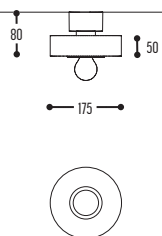

ROND-L 1
1248-BB(B)-001-II(I)