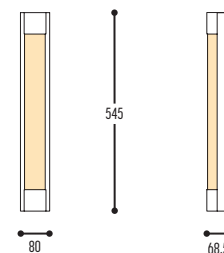

RBA 3
3047-BB(B)-C-K