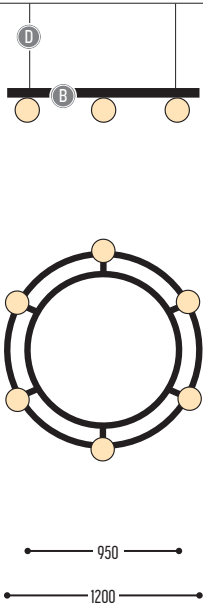

BALLZZZ TWO 1200
2003-BB-90600H-DD-K

BB	COLOR RING	02	Black
		03	White
		RAL color on request	
EFF	CRI • LUMENOUTPUT	906	>90 CRI • 600 Lm / 350 mA / 6,4 W (per ball)
GG	REFLECTOR	00	N.A.
H	COLOR TEMP.	2	2700 K
		3	3000 K
DD	SUSP. CABLE	01	1,5 m
		02	2,5 m
		03	5 m
K	DRIVER	0	Non dimmable (intern)
		2	Dimmable 1-10 V (intern)
		3	Dali (intern)

Alu - Glass