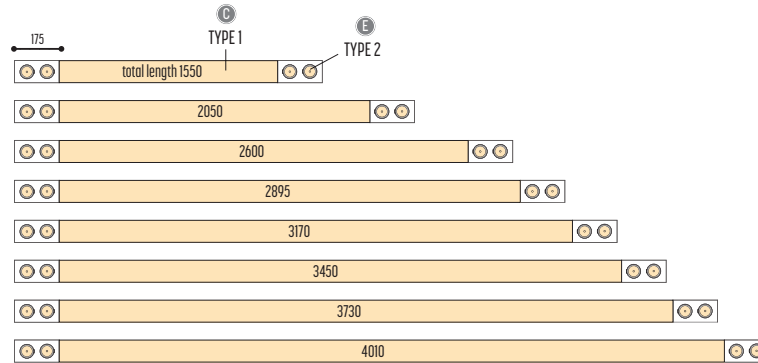

PC-Alu

METROLINE BOX

design dark studio for dark

METROLINE BOX S

AAAA-BB-13-DD-K-J-234H

METROLINE BOX

AAAA-BB-13-00-K-J-234H

- 1550 mm METROLINE BOX 1
- 2050 mm METROLINE BOX 5
- 2600 mm METROLINE BOX 7
- 2895 mm METROLINE BOX 8
- 3170 mm METROLINE BOX 9
- 3450 mm METROLINE BOX 10
- 3730 mm METROLINE BOX 11
- 4010 mm METROLINE BOX 12