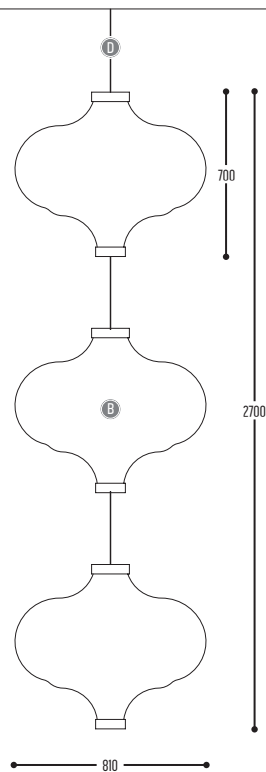

NO COPY SNAKE

231-03-CCC-DD
231-03-5103-DD-K
231-03-EFF-DD-K

BB	MATERIAL	03	White (translucent)
CCC	TYPE G5	324	T16 (24 W) Non Dim
		325	T16 (24 W) Dim 1-10 V
		326	T16 (24 W) ONE 4 ALL
EFF	CRI • LUMENOUTPUT	510	>90 CRI • 8000 Lm / 370 mA / 79 W
H	COLOR TEMP.	3	3000 K
DD	SUSP. CABLE	02	2,5 m
		03	5 m
K	DRIVER	0	Non dimmable (intern)
		2	Dimmable 1-10 V (intern)
		3	Dali (intern)

BB	MATERIAL	03	White (translucent)
EFF	CRI • LUMENOUTPUT	500	RGB
		505	RGBW
DD	SUSP. CABLE	02	2,5 m
		03	5 m
K	DRIVER	0	Standalone • remote control (intern)
		3	Dali (intern)
		9	DMX (intern)

PE-Metal