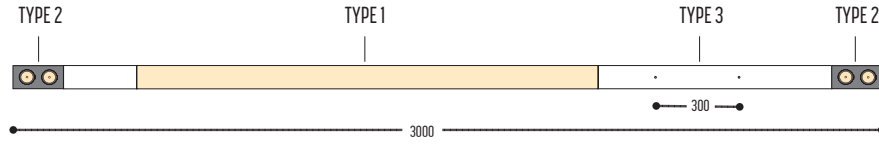

SPACE 11
1511-BB-13-K-J-234H-II(I)-N