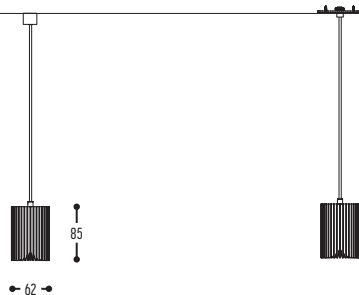

Alu-Metal

COOLFIN JR

design made for dark

COOLFIN JR S
844-02-907GGH-DD-(I)-K

COOLFIN JR S2
842-02-907GGH-DD-(I)-K

BB	COLORS	02	Black	
EFF	CRI • LUMENOUTPUT	907	>90 CRI • 740 Lm / 350 mA / 9,6 W	
GG	REFLECTOR	30	30°	
		40	40°	
		54	54°	
H	COLOR TEMP.	2	2700K	
		3	3000K	
DD	SUSP. CABLE	01	1,5 m	
		02	2,5 m	
I	INSIDE COLOR (optional)	G	Gold	
K	DRIVER	1	No driver	Except COOLFIN JR S2 (extern)
		0	Non dimmable (intern)	
		2	Dimmable 1-10 V (intern)	
		3	Dali (intern)	
		4	Phase cut (intern)	