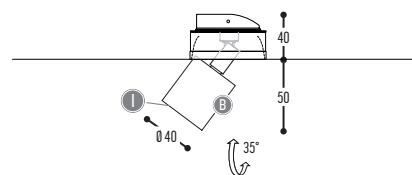

MAGNIFIQUE KIKI
3007-BB-907GGH-II(I)-K

BB(B)	COLORS	02		Black
		03		White
EFF	CRI • LUMENOUTPUT	907	>90 CRI • 1x 600 Lm / 350 mA / 6,4 W	
GG	REFLECTOR	22	22°	
		34	34°	
		54	54°	
H	COLOR TEMP.	2	2700K	
		3	3000K	
II(I)	INSIDE COLOR	02		Black
		03		White
		112		Gold
K	DRIVER	1	No driver	
		0	Non dimmable (extern)	
		2	Dimmable 1-10 V (extern)	
		3	Dali (extern)	
		4	Phase cut (extern)	

Alu