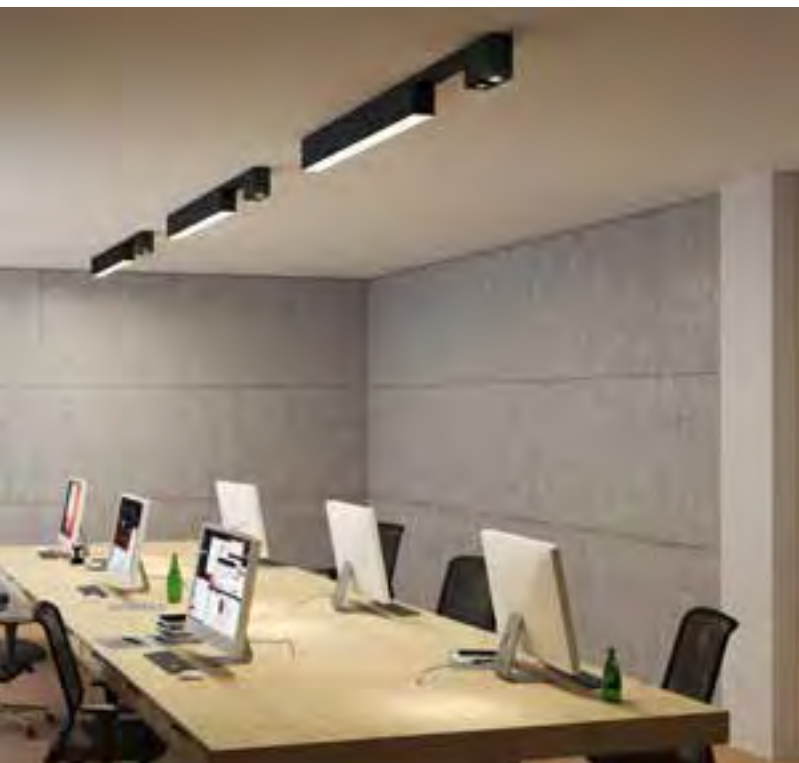

PE-Metal

SPAZE

design anthony boelaert for dark

reddot design award
winner 2017

SPAZE 1 S

1286-BB-13-01-K-J-234H-II(I)

SPAZE 1

1285-BB-13-K-J-234H-II(I)