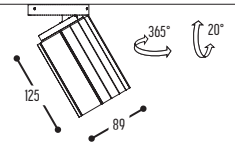

COOLCAT MOVE

1033-BB-EFFGGH-00-II(I)-K