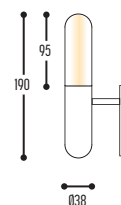

Alu - Glass/Alabaster

CIGAR 30.6 FIX
2539-BB(B)-90400H-II(I)-K

CIGAR 30.7 FIX
2540-BB(B)-90400H-II(I)-K

CIGAR 30.4 WALL
2531-BB(B)-90400H-II(I)-K

CIGAR 30.5 WALL
2533-BB(B)-90400H-II(I)-K

BB(B)	COLORS	13	Glass White
		134	Alabaster
EFF	CRI • LUMENOUTPUT	904	>90 CRI • 400 Lm / 250 mA / 4,2 W
GG	REFLECTOR	00	N.A.
H	COLOR TEMP.	1	2200 K
		2	2700 K
		3	3000 K
II(I)	COLOR	02	Black
		03	White
		111	Brass Finish
		137	Bronze Finish
			RAL color on request
K	DRIVER	1	No driver
		0	Non dimmable (extern)
		2	Dimmable 1-10 V (extern)
		3	Dali (extern)
		4	Phase cut (extern)