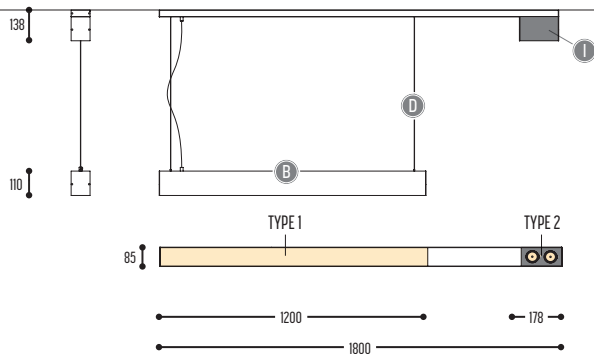

PE-Metal

SPAZE

design anthony boelaert for dark

reddot design award
winner 2017

SPAZE 1 S

1286-BB-13-01-K-J-234H-II(I)

SPAZE 1

1285-BB-13-K-J-234H-II(I)