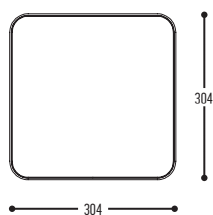

EDGAR

design made for dark

DESIGN PLUS
powered by: **light+building**

EDGAR ROUND S
947-BB-81000H-DD-I-K

EDGAR ROUND
945-BB-81000H-00-I-K

EDGAR ROUND BOX
946-BB-81000H-00-I-K

EDGAR SQUARE S
942-BB-80900H-DD-I-K