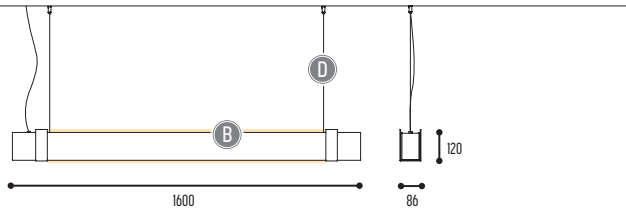

MR BEAM

design detail concept for dark

reddot design award
winner 2017

MR.BEAM 1

1600 mm 2301-BBB-1H-DD-II(I)-(J)-LL-K

2200 mm 2306-BBB-1H-DD-II(I)-(J)-LL-K
 2600 mm 2304-BBB-1H-DD-II(I)-(J)-LL-K
 3400 mm 2307-BBB-1H-DD-II(I)-(J)-LL-K