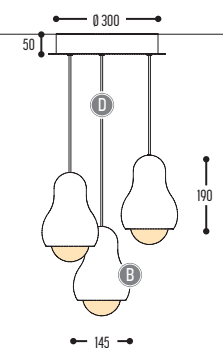

CAPTAIN CORK S
1020-67-001-DD

CAPTAIN CORK 45S
1021-67-001-DD

CAPTAIN CORK MAX S
1022-67-001-DD

CAPTAIN CORK CLUB3
1023-67-001-DD

CAPTAIN CORK CLUB5
1024-67-001-DD

ceiling base standard matt black
on request other colors possible