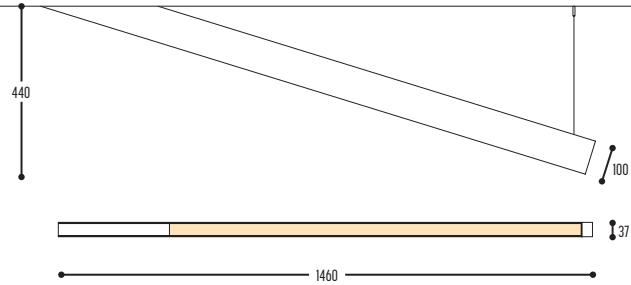

ANGLE BEAM

design anthony boelaert for dark

Prolease Nederland _ Bultor Architecten

ANGLE BEAM 1
1230-BB(B)-824003-0-K

ANGLE BEAM 2
1231-BB(B)-832003-0-K

BB(B)	COLORS	02	Black
		03	White
		101	Soft Pink
		103	Soft Blue
		104	Soft Green
		124	Kaki
		140	Old Pink
		141	Terracotta Red
		142	Oxide Red
		111	Brass Finish
		112	Gold Finish
		137	Bronze Finish
		RAL color on request	