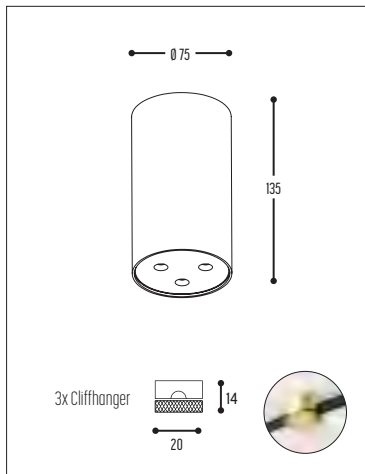

CEILING BASE - 3 POINT KIT

Ceiling base Black + 3x Cliffhanger Black **1897-02-02**
Ceiling base Black + 3x Cliffhanger Brass **1897-02-110**
Ceiling base White + 3x Cliffhanger White **1897-03-03**
Ceiling base White + 3x Cliffhanger Brass **1897-03-110**

CEILING BASE - 5 POINT KIT

Ceiling base Black + 3x Cliffhanger Black **1898-02-02**
Ceiling base Black + 3x Cliffhanger Brass **1898-02-110**
Ceiling base White + 3x Cliffhanger White **1898-03-03**
Ceiling base White + 3x Cliffhanger Brass **1898-03-110**

CEILING BASE CLUB 3

Black **1893-02**
White **1893-03**

CEILING BASE CLUB 5

Black **1894-02**
White **1894-03**