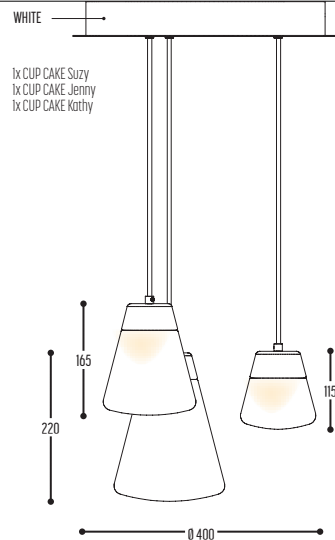

CUP CAKE CLUB 3

1070-BB(B)-804002-DD
1070-BB(B)-80600H-DD-K