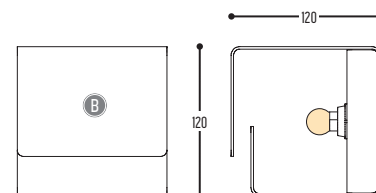

DING
851-BB(B)-071-00
851-BB(B)-80500H-00-K