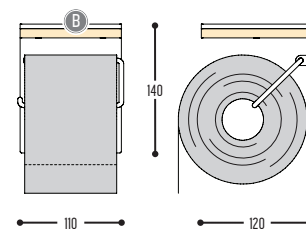

BB(B)	COLORS	02		Black
		03		White
		101		Soft Pink
		103		Soft Blue
		104		Soft Green
		124		Kaki
		140		Old Pink
		141		Terracotta Red
		142		Oxide Red
		112		Gold Finish
		137		Bronze Finish
			RAL color on request	
CCCCC	TYPE	300000	3000 K / 3 W incl. non-dim driver	
HH	COLOR TEMP.	WW	Warm white 3000K	

Alu - PMMA