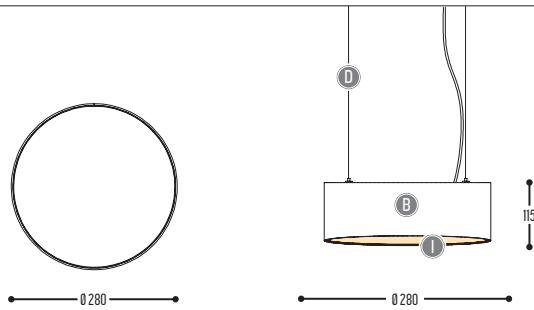

EDGAR

design made for dark

DESIGN PLUS
powered by: **light+building**

EDGAR ROUND S
947-BB-81000H-DD-I-K

EDGAR ROUND
945-BB-81000H-00-I-K

EDGAR ROUND BOX
946-BB-81000H-00-I-K

EDGAR SQUARE S
942-BB-80900H-DD-I-K