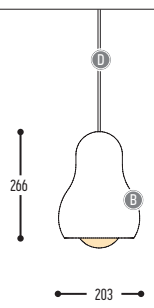

CAPTAIN CORK MAX S
1022-67-001-DD