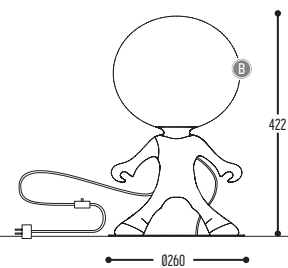

SPACEWALKER
583-03-600-00