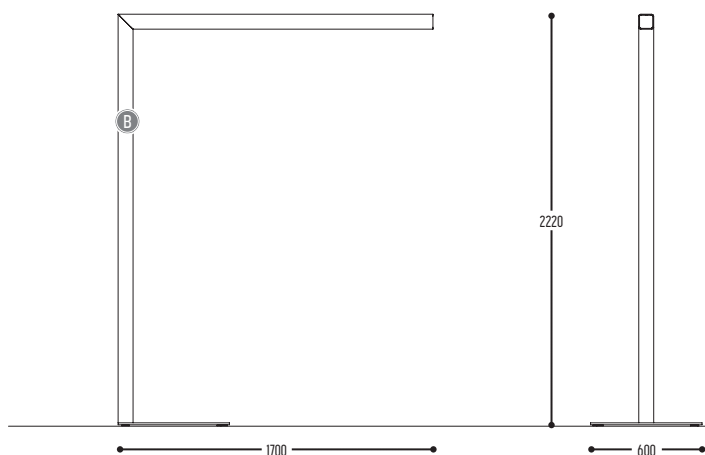

BB	COLORS	02	Black
		03	White
		10	Alu
		RAL color on request	
CC	CRI • LUMENOUTPUT	13	>90 CRI • 4900 Lm / 32,4 W / 3000 K
K	DRIVER	0	Non dimmable (intern)
		3	Dali (intern)
		10	Sensor ready
J	DIFFUSER	0	Opal