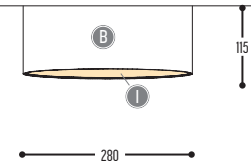

EDGAR

design made for dark

DESIGN PLUS
powered by: **light+building**

EDGAR ROUND S
947-BB-81000H-DD-I-K

EDGAR ROUND
945-BB-81000H-00-I-K

EDGAR ROUND BOX
946-BB-81000H-00-I-K

EDGAR SQUARE S
942-BB-80900H-DD-I-K