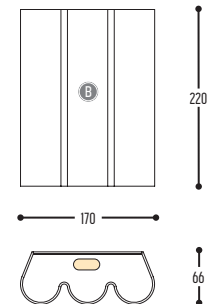

TWERKIT 3

- IP20 1091-BB(B)-071-00
- IP20 1091-BB(B)-80500H-00-K
- IP44 1096-BB(B)-80500H-00-K

BB(B)	COLORS	02		Black		
		03		White		
		101		Soft Pink		
		103		Soft Blue		
		104		Soft Green		
		124		Kaki		
		140		Old Pink		
		141		Terracotta Red		
		142		Oxide Red		
		111		Brass Finish		
		112		Gold Finish		
		137		Bronze Finish		
				RAL color on request		
		CCC	TYPE G9	071		LED QT14 (MAX 9 W)
EFF	LED	TWERKIT 2 JR	805	>85 CRI • 2x300 Lm / 350 mA / 3 W		
		TWERKIT 2 TWERKIT 3	805	>85 CRI • 2x550 Lm / 700 mA / 6 W		
H	COLOR TEMP.	2	2700 K			
		3	3000 K			
		4	4000 K			
K	DRIVER	1	No driver			
		0	Non dimmable (intern)			
		2	Dimmable 1-10 V (intern)			
		3	Dali (intern)			

Alu-Steel