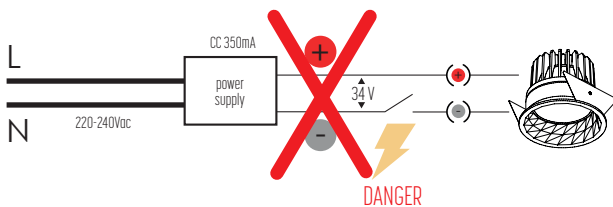

SWITCHED ON POWER SUPPLY CONNECTION WRONG

The LED fixture (f.e. ATSJ1) has a maximum input voltage. Connecting the fixture to a switched on powersupply can exceed the secondary side max. voltage and thus damage the LED fixtures.

f.e. Atsj specifications = 14W , driven @ 350mA cc, Vf 34V