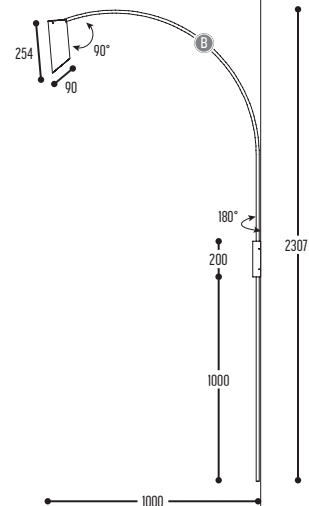

Composite - Alu

WALLSTER

design anthony boelaert for dark

WALLSTER ONE

1116-BB-065-00

1116-BB-91500H-K

WALLSTER TWO

1115-BB-065-00