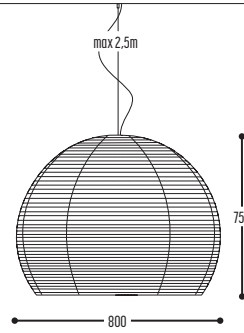

SANGHA 80

1010-4-BB(B)-001-DD-LL
1010-4-BB(B)-914002-DD-LL-K