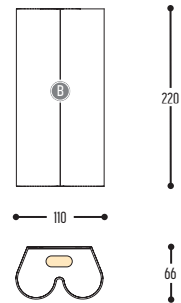

TWERKIT 2

- IP20 1090-BB(B)-071-00
- IP20 1090-BB(B)-80500H-00-K
- IP44 1095-BB(B)-80500H-00-K