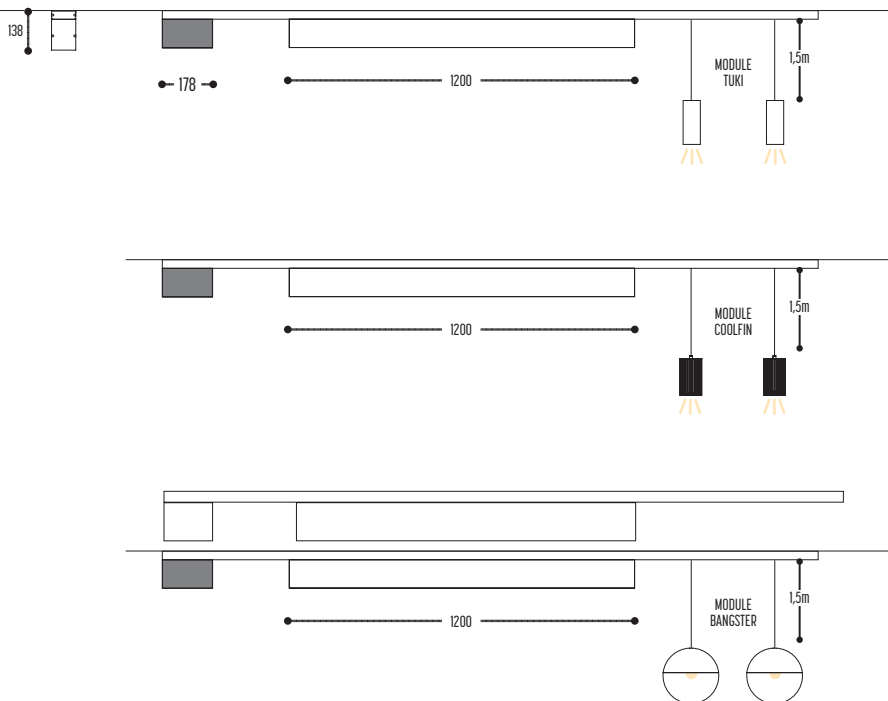

SPAZE 9
1509-BB-13-K-J-234H-II(I)-N

TYPE 1	BB	COLORS	02	Black	
			03	White	
	CC	LED	13	>90 CRI • 3910 Lm / 25,9 W / 3000 K	
	K	DRIVER	0	Non dimmable (intern)	
2			Dimmable 1-10 V (intern)		
3			Dali (intern)		
J	DIFFUSER	0	Opal		
		1	Prismatic		
TYPE 2	E	LED	2	>90 CRI • 2x 1000 Lm / 350 mA / 9 W	
	GG	REFLECTOR	34	34°	
			2	2700 K	
	H	COLOR. TEMP.	3	3000 K	
II(I)			COLORS	02	Black
	03	White			
	101	Soft Pink			
	103	Soft Blue			
	104	Soft Green			
	124	Kaki			
	140	Old Pink			
	141	Terracotta Red			
	142	Oxide Red			
	111	Brass Finish			
	112	Gold Finish			
	137	Bronze Finish			
				RAL color on request	
TYPE 3	N	MODULE TUKI	1	2x TUKI 60 S / Black 36° / 900 Lm	
		MODULE COOLFIN	2	2x COOLFIN S / Black 40° / 1300 Lm	
		MODULE BANGSTER	3	2x BANGSTER HOODY S - Ø200mm / Black / 600 Lm	
		4	2x BANGSTER HOODY S - Ø200mm / Brass / 600 Lm		

PC-Alu