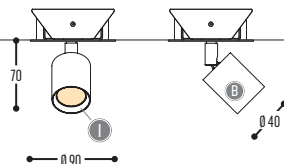

TIKI SET 1 / 90
2036-BB-906GGH-I-K