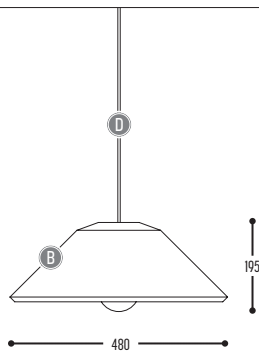

CAPITANO
1086-67-001-DD

BB	COLORS	67	Cork
CCC	TYPE E27	001	LED / Globe (MAX 15 W)
DD	SUSP. CABLE	01	1,5 m
		02	2,5 m

Cork