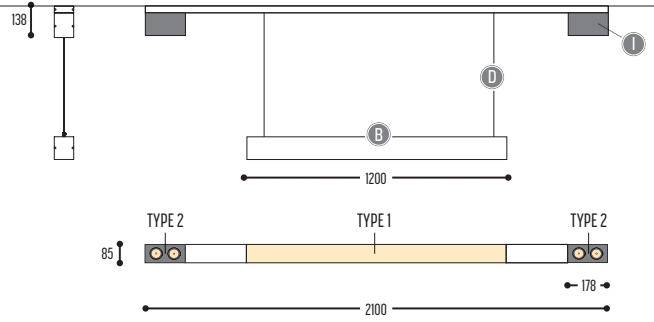

SPAZE 3 S

1296-BB-13-01-K-J-234H-II(I)