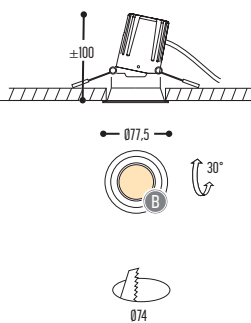

ATSJOEM MOVE

IP20 2123-BB-909GGH-K

ATSJOEM BOX

IP20 2124-BB-909GGH-K
IP44 2125-BB-909GGH-K