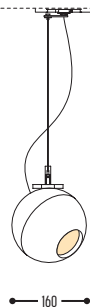

Lampbase is standard matt black for all spheres; matt white for white spheres.

12-25 TRACK S
462-BB(B)-CCC-DD

12-25 TRACK S LED
462-BB(B)-EFFGGH-DD-K

12-25 TRACK
461-BB(B)-CCC-00

12-25 TRACK LED
461-BB(B)-EFFGGH-00-K