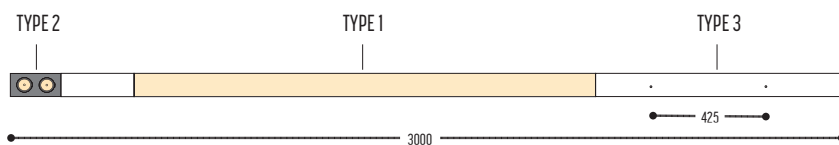

SPAZE 12
1512-BB-13-K-J-234H-II(I)-N(N)