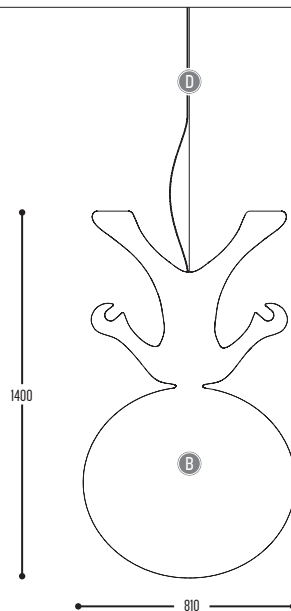

SPACEWALKER

580-03-CCC-DD
580-03-5103-DD-K
580-03-EFF-DD-K

BB	MATERIAL	03	White (translucent)
CCC	TYPE G5	339	T16 (39 W) Non Dim
		340	T16 (39 W) Dim 1-10 V
		341	T16 (39 W) ONE 4 ALL
EFF H	CRI • LUMENOUTPUT	510	>90 CRI • 8000 Lm / 480 mA / 75 W
	COLOR TEMP.	3	3000 K
DD	SUSP. CABLE	00	N.A.
		02	2,5 m
		03	5 m
K	DRIVER	0	Non dimmable (intern)
		2	Dimmable 1-10 V (intern)
		3	Dali (intern)
BB	MATERIAL	03	White (translucent)
EFF	CRI • LUMENOUTPUT	500	RGB
		505	RGBW
DD	SUSP. CABLE	00	N.A.
		02	2,5 m
		03	5 m
K	DRIVER	0	Standalone • remote control (intern)
		3	Dali (intern)
		9	DMX (intern)

PE-Metal