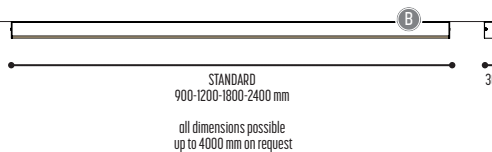

NINZA

[IP65] 1800-BB-FFGH-K-NN(N) SEALED+PLEXI

[IP67] 1803-BB-FFGH-K-NN(N) SEALED

BB	COLORS	02	Black
		03	White
		RAL color on request	
FF	LED	09	>80 CRI • 450 Lm/m / 9,6 W/m
		14	>90 CRI • 700 Lm/m / 14,4 W/m
		28	>90 CRI • 1450 Lm/m / 28,8 W/m
G	DIFFUSER	P	Plexi
H	COLOR TEMP.	2	2700 K
		3	3000 K
		4	4000 K
K	DRIVER	0	Non dimmable (extern)
		2	Dimmable 1-10 V (extern)
		3	Dali (extern)
		4	Phase cut (extern)
NN(N)	LENGTH	90	900 mm
		120	1200 mm
		180	1800 mm
		240	2400 mm
		all dimensions possible up to 4000 mm on request	

Alu-PC