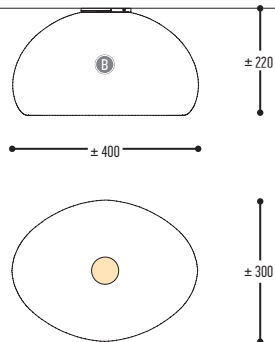

BB	COLORS	30		Silver
		31		Gold
CCC	TYPE E27	001		LED (MAX 12 W)
DD	SUSP. CABLE	01	1,5 m	
		02	2,5 m	
EE	SUSP. KIT	02		Black
		2		White

Glass - Steel