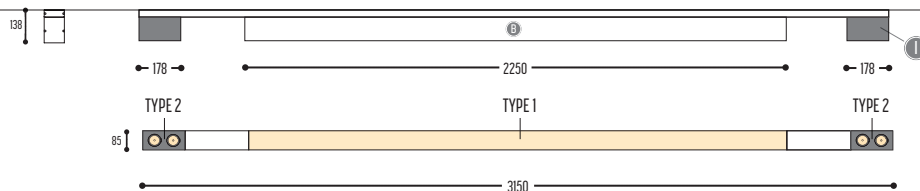

SPAZE 5
1294-BB-13-K-J-234H-II(I)

TYPE 1	BB	COLORS	02		Black	
			03		White	
	CC	LED	13	>90 CRI • 7821 Lm / 51,8 W / 3000 K		
	DD	SUSP. CABLE.	01	1,5 m		
K	DRIVER	0	Non dimmable (intern)			
		2	Dimmable 1-10 V (intern)			
		3	Dali (intern)			
J	DIFFUSER	0	Opal			
		1	Prismatic			
TYPE 2	E	LED	2	>90 CRI • 4x 1000 Lm / 350 mA / 9 W		
	GG	REFLECTOR	34	34°		
	H	COLOR. TEMP.	2	2700 K		
			3	3000 K		
II(I)	COLORS	02		Black		
		03		White		
		101		Soft Pink		
		103		Soft Blue		
		104		Soft Green		
		124		Kaki		
		140		Old Pink		
		141		Terracotta Red		
		142		Oxide Red		
		111		Brass Finish		
		112		Gold Finish		
		137		Bronze Finish		
						RAL color on request