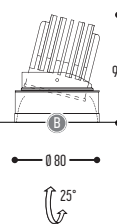

MAGNIFIQUE COUCOU
3003-BB-907GGH-K