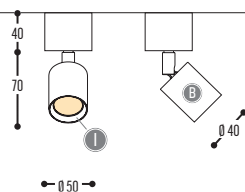

BB	COLORS	02	Black
		03	White
EFF	CRI • LUMENOUTPUT	906	>90 CRI • 600 Lm / 350 mA / 6,4 W
GG	REFLECTOR	22	22°
		34	34°
		54	54°
H	COLOR TEMP.	2	2700K
		3	3000K
		4	4000K
I	INSIDE COLOR	W	White
		B	Black
		G	Gold
K	DRIVER	1	No driver
		0	Non dimmable (extern) Except for TIKI BOX 1 (intern)
		2	Dimmable 1-10 V (extern)
		3	Dali (extern) Except for TIKI BOX 2 (intern)
		4	Phase cut (extern)

Alu