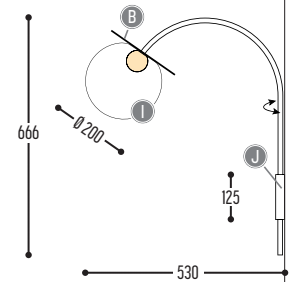

Alu - Glass

BANGSTER DISK WALL 1

2146-BB(B)-071200-II
2146-BB(B)-90420H-II-K

BANGSTER DISK WALL 2

2198-BB(B)-071200-II-JJ(J)
2198-BB(B)-90420H-II-JJ(J)-K

BB(B)	COLORS	02		Black	
		03		White	
		110		Brass	
					RAL color on request
CCC	TYPE G9	071		LED (MAX 6 W)	
EFF	CRI • LUMENOUTPUT	904	>90 CRI • 600 Lm / 350 mA / 6 W		
GG	GLOBE	20	Ø200		
H	COLOR TEMP.	0	N.A.		
		1	2200 K		
		2	2700 K		
		3	3000 K		
II	GLOBE color	00	Transparent		
		13	Glass White		
JJ(J)	COLORS	02		Black	
		03		White	
		110		Brass	
					RAL color on request
K	DRIVER	1	No driver		
		0	Non dimmable (extern)		
		2	Dimmable 1-10 V (extern)		
		3	Dali (extern)		
		4	Phase cut (extern)		