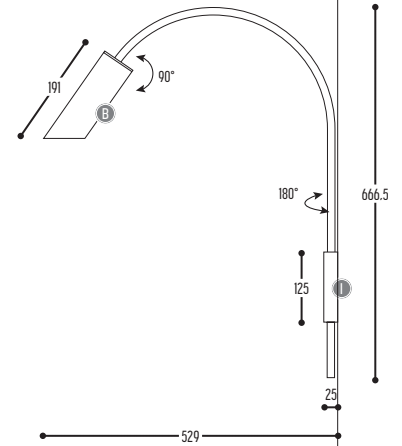

WALLSTER JR
1120-BB-90600H-II(I)-K

BB(B)	COLORS	02		Black
		03		White
EFF	CRI • LUMENOUTPUT	906	LED	>90 CRI • 600 Lm / 350 mA / 6,4 W
GG	REFLECTOR	00	N.A.	
H	COLOR TEMP.	2	2700 K	
		3	3000 K	
		4	4000 K	
II(I)	COLORS	02		Black
		03		White
		110		Brass
K	DRIVER	1	No driver	
		0	Non dimmable (intern)	
		2	Dimmable 1-10 V (extern)	
		3	Dali (extern)	

Metal-Alu