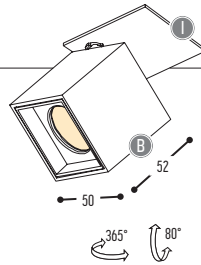

ZQUARE MOVE

928-BB(B)-906GGH-II(I)-K

BB(B)	COLORS	02		Black	
		03		White	
		101		Soft Pink	
		103		Soft Blue	
		104		Soft Green	
		124		Kaki	
		140		Old Pink	
		141		Terracotta Red	
		142		Oxide Red	
		111		Brass Finish	
		112		Gold Finish	
		137		Bronze Finish	
		RAL color on request			
EFF	CRI • LUMENOUTPUT	906	>90 CRI • 600 Lm / 350 mA / 6,4 W		
GG	REFLECTOR	22	22°		
		34	34°		
		54	54°		
H	COLOR TEMP.	2	2700 K		
		3	3000 K		
II(I)	COLOR PLATE	02		Black	
		03		White	
		110		Brass	
		RAL color on request			
K	DRIVER	1	No driver		
		0	Non dimmable (extern)		
		2	Dimmable 1-10 V (extern)		
		3	Dali (extern)		
		4	Phase cut (extern)		

Alu