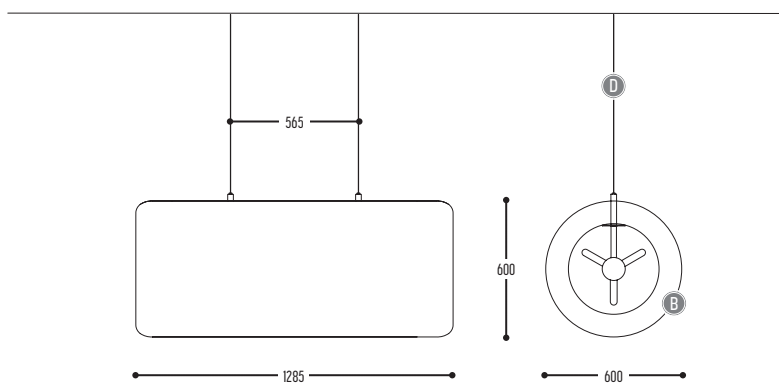

D2V2

160-03-CCC-DD
160-03-EFF(H)-DD-K

BB	MATERIAL	03	White (translucent)
CCC	TYPE G5	354	T16 (54 W) Non Dim
		355	T16 (54 W) Dim 1-10 V
		356	T16 (54 W) ONE 4 ALL
EFF	CRI • LUMENOUTPUT	510	>80 CRI • 24V / 175 W
H	COLOR TEMP.	3	3000 K
DD	SUSP. CABLE	02	2,5 m
		03	5 m
K	DRIVER	0	Non dimmable (intern)
		2	Dimmable 1-10 V (intern)
		3	Dali (intern)

BB	MATERIAL	03	White (translucent)
EFF	CRI • LUMENOUTPUT	500	RGB
		505	RGBW
DD	SUSP. CABLE	02	2,5 m
		03	5 m
K	DRIVER	0	Standalone + remote control
		3	Dali (intern)
		9	DMX (intern)

PE-Metal