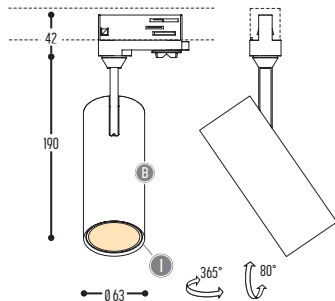

Alu

The Motel

TUKI 60 TRACK
1346-BB-907GGH-I-K

TRACK RAIL: to be ordered separately
Compatible with EUTRAC, GLOBAL & POWERGEAR

DALI - version

TRACK RAIL: to be ordered separately
Compatible with GLOBAL & POWERGEAR