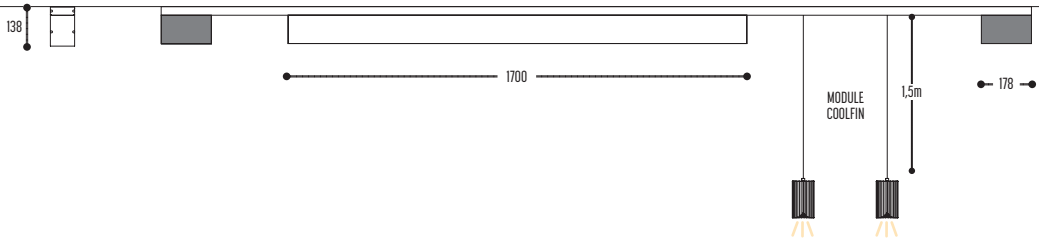

SPACE 11
1511-BB-13-K-J-234H-II(I)-N