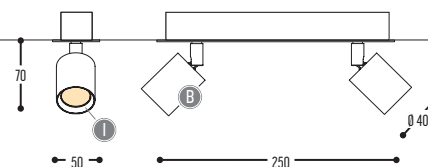

TIKI SET 2
2038-BB-906GGH-I-K

BB	COLORS	02	Black
		03	White
EFF	CRI • LUMENOUTPUT	906	>90 CRI • 600 Lm / 350 mA / 6,4 W
GG	REFLECTOR	22	22°
		34	34°
		54	54°
H	COLOR TEMP.	2	2700K
		3	3000K
		4	4000K
I	INSIDE COLOR	W	White
		B	Black
		G	Gold
K	DRIVER	1	No driver
		0	Non dimmable (extern) Except for TIKI BOX 1 (intern)
		2	Dimmable 1-10 V (extern)
		3	Dali (extern) Except for TIKI BOX 2 (intern)
		4	Phase cut (extern)

Alu