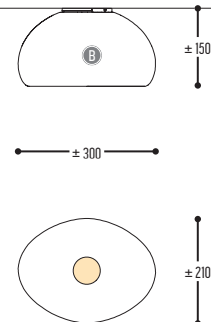

BB	COLORS	30		Silver
		31		Gold
CCC	TYPE E27	001		LED (MAX 12 W)
DD	SUSP. CABLE	01	1,5 m	
		02	2,5 m	
EE	SUSP. KIT	02		Black
		2		White

Glass - Steel