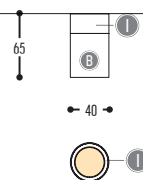

BB(B)	COLORS	02		Black	
		03		White	
		112		Gold Finish	
			RAL color on request		
EFF	CRI • LUMENOUTPUT	906	>90 CRI • 600 Lm / 350 mA / 6,4 W		
GG	REFLECTOR	22	22°		
		34	34°		
		54	54°		
H	COLOR TEMP.	2	2700K		
		3	3000K		
		4	4000K		
I	COLOR DETAIL	W		White	
		B		Black	
		G		Gold	
K	DRIVER	1	No driver		
		0	Non dimmable (intern)		
		2	Dimmable 1-10 V (extern)		
		3	Dali (extern)		
		4	Phase cut (extern)		

Alu