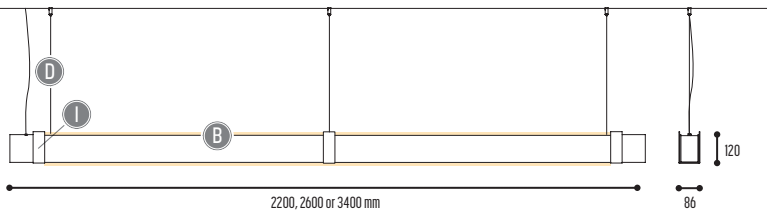

MR BEAM

design detail concept for dark

reddot design award
winner 2017

MR.BEAM 1

1600 mm 2301-BBB-1H-DD-II(I)-(J)-LL-K

2200 mm 2306-BBB-1H-DD-II(I)-(J)-LL-K
 2600 mm 2304-BBB-1H-DD-II(I)-(J)-LL-K
 3400 mm 2307-BBB-1H-DD-II(I)-(J)-LL-K