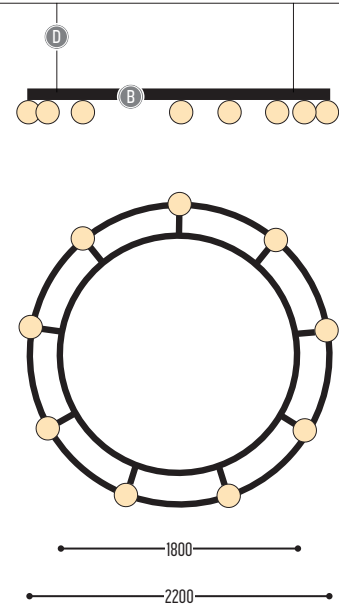

BALLZZZ TWO 2200
2007-BB-90600H-DD-K

BB	COLOR RING	02	Black
		03	White
		RAL color on request	
EFF	CRI • LUMENOUTPUT	906	>90 CRI • 600 Lm / 350 mA / 6,4 W (per ball)
GG	REFLECTOR	00	N.A.
H	COLOR TEMP.	2	2700 K
		3	3000 K
DD	SUSP. CABLE	01	1,5 m
		02	2,5 m
		03	5 m
K	DRIVER	0	Non dimmable (intern)
		2	Dimmable 1-10 V (intern)
		3	Dali (intern)

Alu - Glass