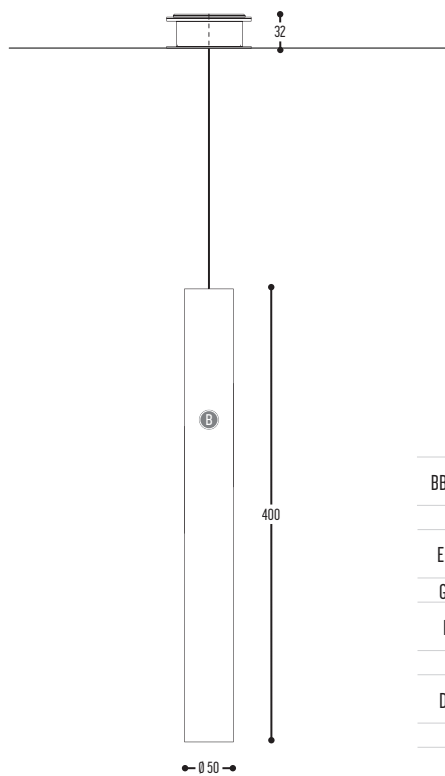

BB(B)	COLORS	02	Black
		03	White
EFF	CRI • LUMENOUTPUT	907	>90 CRI • 1x 780 Lm / 250 mA / 8,7 W
GG	REFLECTOR	47	47°
		2	2700K
H	COLOR TEMP.	3	3000K
DD	SUSP. CABLE	01	1,5 m
K	DRIVER	1	No driver
		0	Non dimmable (intern)
		2	Dimmable 1-10 V (extern)
		3	Dali (extern)
		4	Phase cut (extern)

Alu