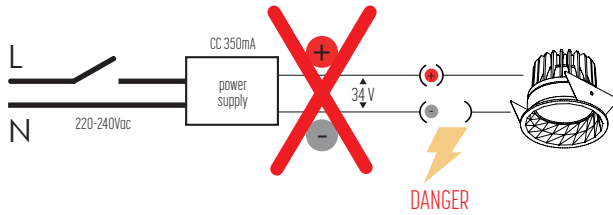

SWITCHED ON POWER SUPPLY CONNECTION WRONG

The LED fixture (f.e. ATSJ1) has a maximum input voltage. Connecting the fixture to a switched on powersupply can exceed the secondary side max. voltage and thus damage the LED fixtures.

f.e. Atsj specifications = 14W , driven @ 350mA cc, Vf 34V