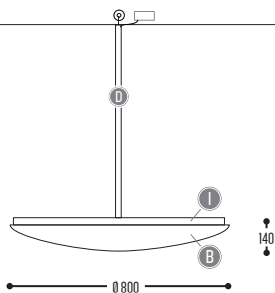

UPFO 80
2181-BB-86600H-DD-(III)-K