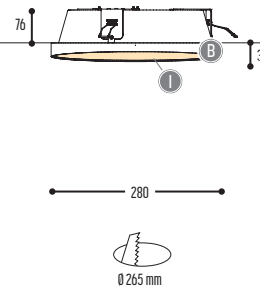

EDGAR

design made for dark

DESIGN PLUS
powered by: **light+building**

EDGAR ROUND S
947-BB-81000H-DD-I-K

EDGAR ROUND
945-BB-81000H-00-I-K

EDGAR ROUND BOX
946-BB-81000H-00-I-K

EDGAR SQUARE S
942-BB-80900H-DD-I-K