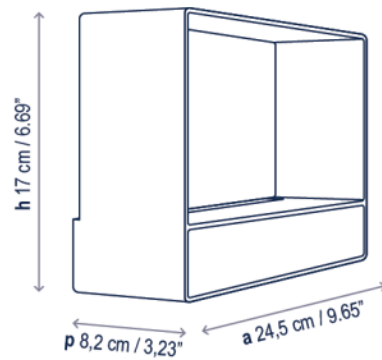

Kira A/01

Kira A/01 by Danos Slagados	
Aluminum, Polycarbonate	
Indoor	IP20
8,4 W LED / 1100 lm / CRI: 90 / 2700°K	
Customizable Consult	TRIAC / push button 3 dimming power