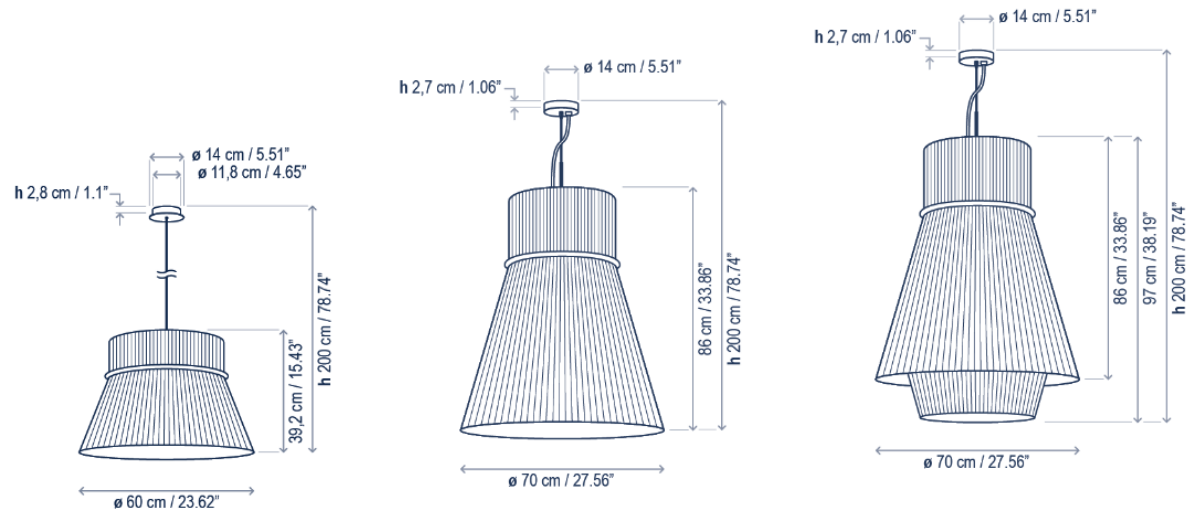

Folie

Folie by Christophe Mathieu

Steel, Ribbon Shade

Indoor

IP20

Folie S/60: 3 x 9 W LED E-27 A60

Folie S/70: 5 x 9 W LED E-27 A60

Folie S/70.2: 5 x 9 W LED E-27 A60

Customizable consult