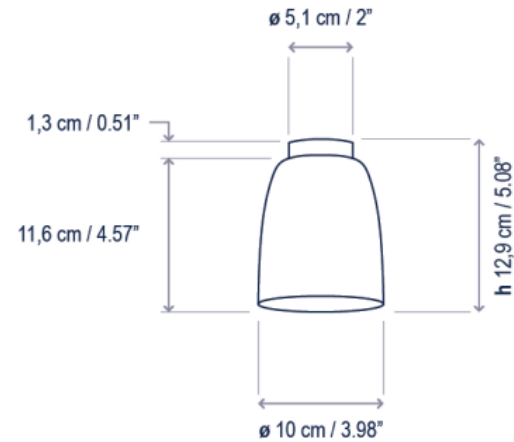

Nut PF/10 Outdoor

Nut PF/10 Outdoor by Manel Molina

Stainless Steel, Aluminum, Polycarbonate.

Outdoor

IP66

6,3 W LED / 950 lm / CRI: 90 / 2700°K

Customizable Consult

TRIAC