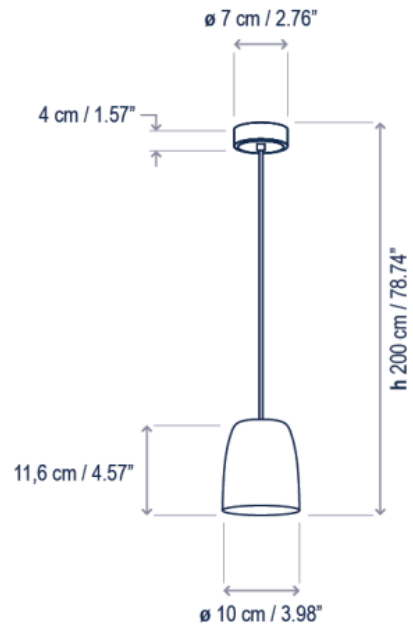

Nut S/10

Nut S/10 by Manel Molina

Stainless Steel, Aluminum, Polycarbonate.

Indoor

IP20

6,3 W LED / 950 lm / CRI: 90 / 2700°K

Customizable Consult

TRIAC