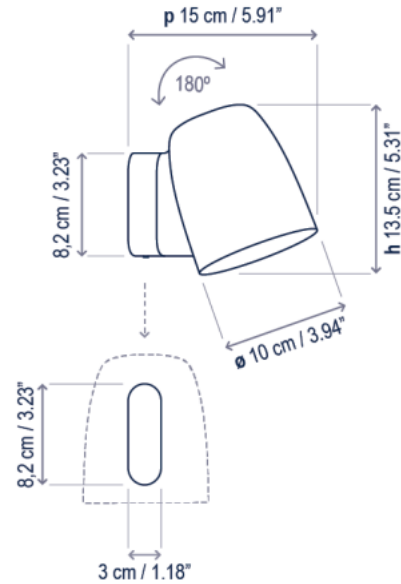

## Nut A/01 Outdoor by Manel Molina

Stainless Steel, Aluminum, Polycarbonate.

Outdoor

IP66

6,3 W LED / 950 lm / CRI: 90 / 2700°K

Customizable Consult

TRIAC / Dimmable push button