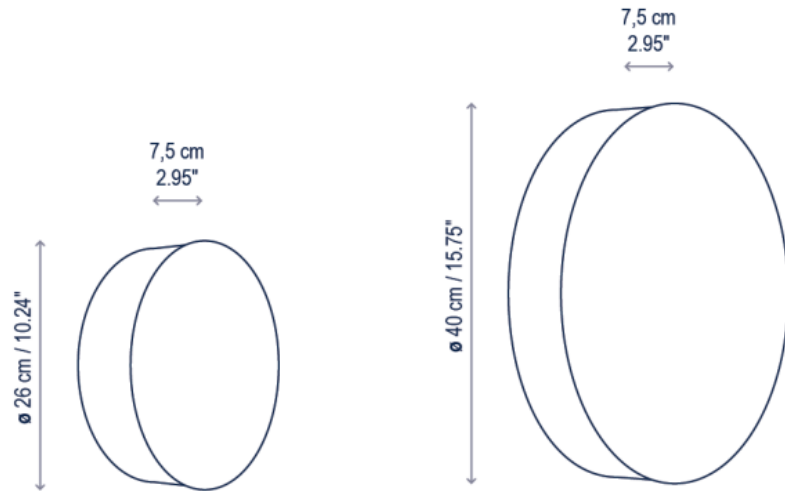

Helios

Helios by Gonzalo Milà

Aluminum, Iron, Cotton

Indoor

IP20

Helios A/01: 16,8 W LED / 2000 lm/ CRI: 90 / 2700°K

Helios A/02: 18 W LED / 2700 lm/ CRI: 90 / 2700°K

Customizable Finish

TRIAC