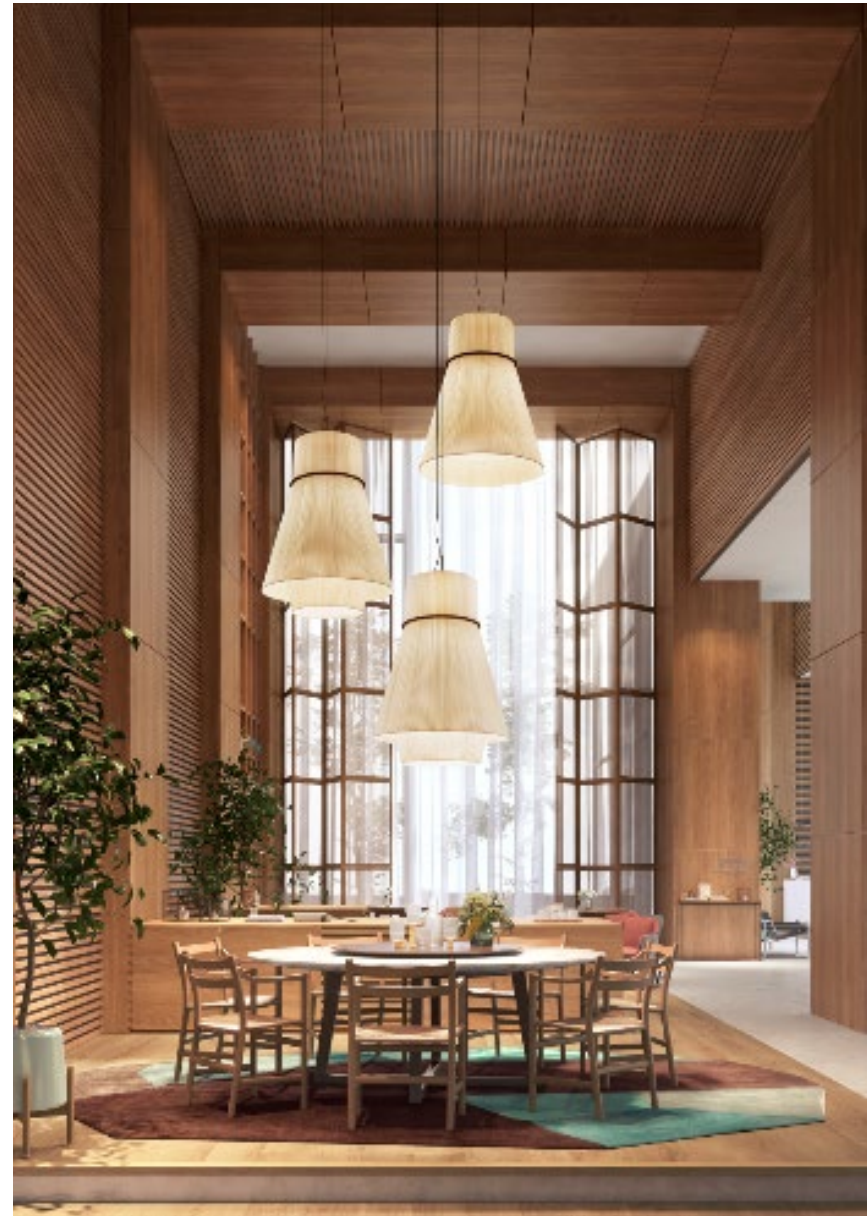

## Nut A/01 Outdoor by Manel Molina

Stainless Steel, Aluminum, Polycarbonate.

Outdoor

IP66

6,3 W LED / 950 lm / CRI: 90 / 2700°K

Customizable Consult

TRIAC / Dimmable push button

## Folie by Christophe Mathieu

Steel, Ribbon Shade

Indoor

IP20

Folie S/60: 3 x 9 W LED E-27 A60

Folie S/70: 5 x 9 W LED E-27 A60

Folie S/70.2: 5 x 9 W LED E-27 A60

Customizable consult