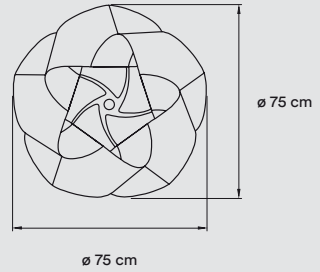

REF.

PRICE

SWRL SG BK	690 €
SWRL SG WH	690 €
SWRL SG NI	690 €

MATERIALS & COMPONENTS

Wood Veneer Shade

Metal Tripod & Canopy: ø 8 cm

Electrical Cable: 2,5 m drop

LIGHT SOURCE

Class I

220 - 250V

E27 Lamp Holder

Recommended Bulbs - Not Included
LED Globe DIM 12 W, 1015 lm*
Energy Class A

*Measurements obtained by theoretical calculations at LZP using ivory white shades & recommended bulbs.
Veneer Ref: 20 Ivory White.

FINISHES

WOOD VENEER

- 20 Ivory White
- 26 Red
- 21 Natural Cherry
- 28 Blue
- 22 Natural Beech
- 29 Grey
- 24 Yellow
- 33 Pale Rose
- 25 Orange
- 34 Sea Blue

PACKAGING

Box size: 79 × 79 × 42 cm

Box volume: 0,26 m3

Weight: Gross - 6,6 Kg | Net - 1,6 Kg

CANOPY, CABLE & TRIPOD

- BK-Matt Black / Black Cable & Black Tripod
- WH-Matt White / White Cable & White Tripod
- NI-Matt Nickel / Transparent Cable & Nickel Tripod