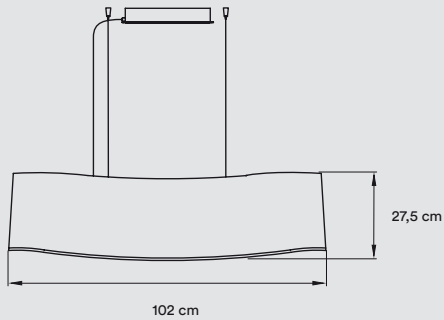

REF.

PRICE

NWAV S LED DIM0-10V	950 €
NWAV S LED DIMDALI	1.050 €
NWAV S LED DIMBT	1.150 €

LIGHT SOURCE

Class I

120 - 277V: Dimmable 0-10V or DALI

220-240V: Dimmable Bluetooth - BT

Driver:

Constant Current 440mA

LED Integrated:

Led module

Energy class A*

3.000K, CRI>90, 16W, 50-60Hz, 760 lm*

Available in 2.700K and 4.000K on request

*Measurements obtained by photometric laboratory tests using Blue exterior & Yellow interior.

Veneer Ref: 28 Blue & 24 Yellow

MATERIALS & COMPONENTS

Wood Veneer Shade

White Metal Structure

Nickel Metal Canopy: 34 x 11,5 x 5 cm

4 Steel Cables: 2,5 m drop

Transparent Electrical Cable: 2,5 m drop

FINISHES

WOOD VENEER COMBINATIONS

Exterior		Interior	
	21 Natural Cherry	with	20 Ivory White
	26 Red	with	24 Yellow
	28 Blue	with	24 Yellow

PACKAGING

Box size: 121 x 31 x 34 cm

Box volume: 0,13 m³

Weight: Gross - 6 Kg | Net - 2,8 Kg