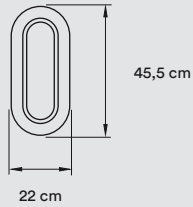

REF.

PRICE

LENS OV A BK LED DIM0-10V	558 €
LENS OV A IV LED DIM0-10V	558 €
LENS OV A NI LED DIM0-10V	603 €
LENS OV A GD LED DIM0-10V	603 €

LIGHT SOURCE

Class I

120 - 277V: Dimmable 0-10V

Driver:

Constant Voltage 24V

LED Integrated:

Led strip
Energy class A*

3.000K, CRI>90, 15W, 50-60Hz, 325 lm*
Available in 2.700K and 4.000K on request

*Measurements obtained by theoretical calculations at LZF using ivory white shades. Veneer Ref: 20 Ivory White.

PACKAGING

Box Size: 57 × 33 × 8 cm

Box Volume: 0,02 m³

Weight: Gross - 3 Kg | Net - 2,3 Kg

MATERIALS & COMPONENTS

Wood Veneer Shade

Central Mirror

Metal Ring

FINISHES

WOOD VENEER

20 Ivory White	29 Grey
21 Natural Cherry	33 Pale Rose
22 Natural Beech	34 Sea Blue
24 Yellow	

METAL

BK-Matt Black	NI-Matt Nickel
IV-Matt Ivory	GD-Gold