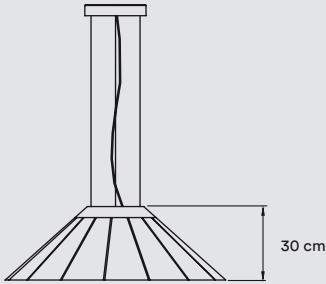

REF.

PRICE

BNGA SM LED DIM0-10V	2.330 €
BNGA SM LED DIMDALI	2.420 €
BNGA SM LED DIMBT	2.520 €

MATERIALS & COMPONENTS

Wood Veneer Shade

Matt Satin Acrylic Diffuser

Black Metal Structure & Canopy: ø 23 cm

3 Black Steel Cables: 2,5 m drop

Black Electrical Cable: 2,5 m drop

LIGHT SOURCE

Class I

120 - 277V: Dimmable 0-10V & DALI
220-240V: Dimmable Bluetooth - BT

Driver:

Constant Current 900mA

LED Integrated:

Led Module
Energy class A*

3.000K, CRI>90, 32W, 50-60Hz, 1461 lm*
Available in 2.700K and 4.000K on request

*Measurements obtained by photometric laboratory tests using ivory white shades. Veneer Ref: 20 Ivory White.

FINISHES

WOOD VENEER

- 20 Ivory White
- 26 Red
- 21 Natural Cherry
- 28 Blue
- 22 Natural Beech
- 29 Grey
- 24 Yellow
- 33 Pale Rose
- 25 Orange
- 34 Sea Blue

PACKAGING

Box Size: 110 x 107 x 50 cm - Wood crated for transport

Box Volume: 0,59 m³

Weight: Gross - 40 Kg | Net - 5,2 Kg