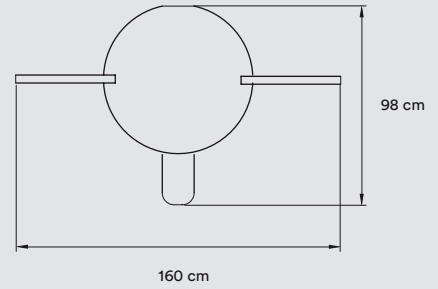

REF.

ELE LS LED

PRICE

26.930 €

LIGHT SOURCE

Class II

230V

Driver:

Constant Current 2500mA

LED Integrated:

Led module

Energy class A*

4000K, CRI>90, 90W, 50-60Hz

MATERIALS & COMPONENTS

Oak & Birch Wood

Wood Veneer Diffuser

Red cloth cord Electrical Cable with On/Off Switch: 200 cm

FINISHES

WOOD VENEER

20 Ivory White

PACKAGING

Box size: 100 × 125 × 205 cm - Wood crated for transport

Box volume: 2,56 m³

Weight: Gross - 122 Kg | Net - 67 Kg