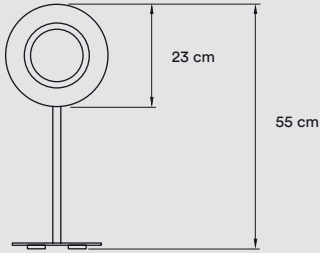

REF.

PRICE

LENS CR M BK LED	680 €
LENS CR M IV LED	680 €
LENS CR M NI LED	740 €
LENS CR M GD LED	765 €

MATERIALS & COMPONENTS

Wood Veneer Shade

Metal Ring, Stem & Base

Black Electrical Cable with Dimming Switch: 145 cm

Plug-in Driver

LIGHT SOURCE

Class II

230V: Dimmable

Driver:

Constant Voltage 24V

LED Integrated:

Led module

Energy class A*

3.000K, CRI>90, 10W, 50-60Hz, 172 lm*

*Measurements obtained by theoretical calculations at LZP using ivory white shades. Veneer Ref: 20 Ivory White.

FINISHES

WOOD VENEER

- 20 Ivory White
- 28 Blue
- 21 Natural Cherry
- 29 Grey
- 22 Natural Beech
- 33 Pale Rose

METAL

- BK-Matt Black
- NI-Matt Nickel
- IV-Matt Ivory
- GD-Gold

PACKAGING

Box Size: 69 x 33 x 8 cm

Box Volume: 0,02 m³

Weight: Gross - 5,3 Kg | Net - 2,3 Kg