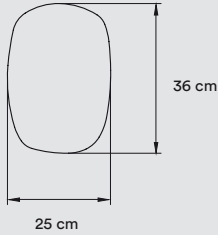

REF.

G5 A LED DIM0-10V

PRICE

490 €

LIGHT SOURCE

Class I

120 - 277V: Dimmable 0-10V

Driver:

Constant Current 500mA

LED Integrated:

Led module

Energy class A*

3.000K, CRI>90, 17W, 50-60Hz, 1093 lm*

Available in 2.700K and 4.000K on request

*Measurements obtained by photometric laboratory tests using ivory white shades. Veneer Ref: 20 Ivory White.

PACKAGING

Box Size: 42 x 30 x 27 cm

Box Volume: 0,03 m³

Weight: Gross - 2,3 Kg | Net - 1 Kg

MATERIALS & COMPONENTS

Wood Veneer Shade

Matt Satin Acrylic Frontal Diffuser

Metal Back Plate

FINISHES

WOOD VENEER

20 Ivory White	26 Red
21 Natural Cherry	28 Blue
22 Natural Beech	29 Grey
24 Yellow	33 Pale Rose
25 Orange	34 Sea Blue