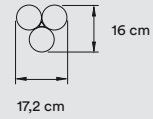

REF.	PRICE
BKNT TR S BK LED DIM0-10V	990 €
BKNT TR S BK LED DIMDALI	1.070 €
BKNT TR S BK LED DIMBT	1.190 €
BKNT TR S IV LED DIM0-10V	990 €
BKNT TR S IV LED DIMDALI	1.070 €
BKNT TR S IV LED DIMBT	1.190 €

REF.	PRICE
BKNT TR S NI LED DIM0-10V	1.090 €
BKNT TR S NI LED DIMDALI	1.270 €
BKNT TR S NI LED DIMBT	1.390 €
BKNT TR S GD LED DIM0-10V	1.190 €
BKNT TR S GD LED DIMDALI	1.270 €
BKNT TR S GD LED DIMBT	1.390 €

LIGHT SOURCE

Class I

120 - 277V: Dimmable 0-10V or DALI
220-240V: Dimmable Bluetooth - BT

Driver:

Constant Current 1400mA

LED Integrated:

Led module
Energy class A*

3.000K, CRI>90, 32W, 50-60Hz, 913,7 lm*
Available in 2.700K and 4.000K on request

*Measurements obtained by photometric laboratory tests using ivory white shades. Veneer Ref: 20 Ivory White.

PACKAGING

Box Size: 103 x 32 x 11 cm

Box Volume: 0,04 m³

Weight: Gross - 4,4 Kg | Net - 3 Kg

MATERIALS & COMPONENTS

3 Wood Veneer Shades

Metal Structure & Canopy

Electrical Cable: 2,5 m drop

FINISHES

WOOD VENEER

- 20 Ivory White
- 22 Natural Beech
- 21 Natural Cherry
- 29 Grey

METAL & CABLE

- BK-Matt Black & Black Cable
- IV-Matt Ivory & White Cable
- NI-Matt Nickel & Transparent Cable
- GD-Gold & Black Cable