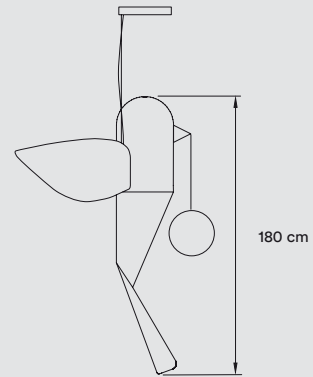

**FINISHES**

**WOOD VENEER**

 20 Ivory White

**PACKAGING**

Box size: 178 x 83 x 86 cm

Box volume: 1,27 m<sup>3</sup>

Weight: Gross - 90 Kg | Net - 25 Kg

**REF.**