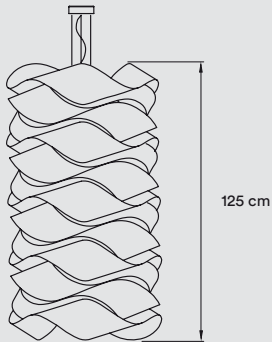

REF.

LK4 S

PRICE

2.430 €

LIGHT SOURCE

Class I

220 - 250V

E27 Lamp Holder

Recommended Bulbs - Not Included
4 LED Globe DIM 12 W, 2475 lm*
Energy Class A

*Measurements obtained by theoretical calculations at LZP using ivory white shades & recommended bulbs.
Veneer Ref: 20 Ivory White.

PACKAGING

Box size: 86 × 86 × 160 cm - Wood crated for transport

Box volume: 1,18 m³

Weight: Gross - 28 Kg | Net - 5,9 Kg

MATERIALS & COMPONENTS

Wood Veneer Shade

Black Metal Tripod

Nickel Metal Canopy: ø 12 cm

3 Steel Cable: 2,5 m drop

Transparent Electrical Cable: 2,5 m drop

FINISHES

WOOD VENEER

	20 Ivory White		26 Red
	21 Natural Cherry		28 Blue
	22 Natural Beech		29 Grey
	24 Yellow		33 Pale Rose
	25 Orange		34 Sea Blue