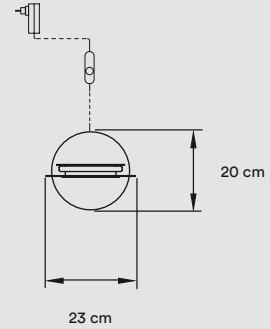

REF.

PRICE

LENS CR M BK LED	680 €
LENS CR M IV LED	680 €
LENS CR M NI LED	740 €
LENS CR M GD LED	765 €

MATERIALS & COMPONENTS

Wood Veneer Shade

Metal Ring, Stem & Base

Black Electrical Cable with Dimming Switch: 145 cm

Plug-in Driver

LIGHT SOURCE

Class II

230V: Dimmable

Driver:

Constant Voltage 24V

LED Integrated:

Led module

Energy class A*

3.000K, CRI>90, 10W, 50-60Hz, 172 lm*

*Measurements obtained by theoretical calculations at LZP using ivory white shades. Veneer Ref: 20 Ivory White.

FINISHES

WOOD VENEER

- 20 Ivory White
- 28 Blue
- 21 Natural Cherry
- 29 Grey
- 22 Natural Beech
- 33 Pale Rose

METAL

- BK-Matt Black
- NI-Matt Nickel
- IV-Matt Ivory
- GD-Gold

PACKAGING

Box Size: 69 x 33 x 8 cm

Box Volume: 0,02 m³

Weight: Gross - 5,3 Kg | Net - 2,3 Kg