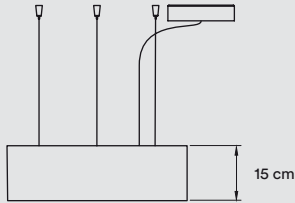

REF.	PRICE
GEA SSL LED DIM0-10V	800 €
GEA SSL LED DIMDALI	900 €
GEA SSL LED DIMBT	980 €

LIGHT SOURCE Class I

120 - 277V: Dimmable 0-10V or DALI
220-240V: Dimmable Bluetooth - BT

Driver:
Constant Current 700mA

LED Integrated:
Led module
Energy class A⁺

3.000K, CRI>90, 25W, 50-60Hz, 1866 lm*
Available in 2.700K and 4.000K on request

*Measurements obtained by photometric laboratory tests using ivory white shades. Veneer Ref: 20 Ivory White.

PACKAGING

Box Size: 61 × 61 × 34 cm

Box Volume: 0,13 m³

Weight: Gross - 8 Kg | Net - 4,1 Kg

MATERIALS & COMPONENTS

Wood Veneer Shade

Black or White Top Diffuser

- White Top Diffuser
- Black is available if you want no upward light diffusion
- Matt Satin Acrylic Bottom Diffuser

Nickel Metal Canopy:
ø 17 cm - DIM0-10V & BT
ø 23 cm - DALI

3 Steel Cables: 2,5 m drop

Transparent Electrical Cable: 2,5 m drop

FINISHES

WOOD VENEER

20 Ivory White	26 Red
21 Natural Cherry	28 Blue
22 Natural Beech	29 Grey
24 Yellow	33 Pale Rose
25 Orange	34 Sea Blue