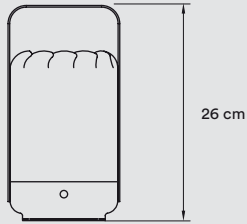

REF.

CHOU MN LED
CHOU MN LED (set 6 units)

PRICE

350 €
2.000 €

LIGHT SOURCE

Class III

Dimmable

LED Integrated:
SMD 1 W
Energy class A+

4000 K, CRI 80, 4 W, 50000 h, 315 lm*

*Measurements obtained by theoretical calculations at LZF using ivory white shades. Veneer Ref: 20 Ivory White.

PACKAGING

Box size:

1 Unit
Box Size: 20 × 20 × 43 cm

Box Volume: 0,02 m³

Weight: Gross - 1,5 Kg | Net - 0,62 Kg

6 Unit Set
Box Size: 54 × 36 × 36 cm

Box Volume: 0,08 m³

Weight: Gross - 7 Kg | Net - 3,7 Kg

MATERIALS & COMPONENTS

Wood Veneer Shade

Matt Satin Acylic Diffuser

Black Metal Base & Handle

Plug-in Driver

Rechargeable Battery:
2,7-4,2V 5800mAh - INR18650 29E
8 Hours Autonomy at 90% Power

IN CHARGE: USB Type C

On / Off Pulse Dimmer

FINISHES

WOOD VENEER

- 20 Ivory White
- 29 Grey
- 22 Natural Beech
- 33 Pale Rose
- 26 Red
- 34 Sea Blue
- *On Request: 24 Yellow