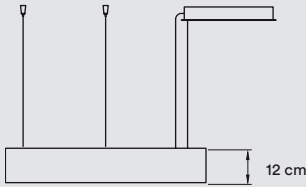

REF.

PRICE

CUAD SM LED DIM0-10V	1.860 €
CUAD SM LED DIMDALI	1.990 €
CUAD SM LED DIMBT	1.990 €

LIGHT SOURCE

Class I

120 - 277V: Dimmable 0-10V or DALI
220-240V: Dimmable Bluetooth - BT

Driver:

Constant Current 1400mA

LED Integrated:

Led module
Energy class A⁺

3.000K, CRI>90, 50W, 50-60Hz, 3687 lm*
Available in 2.700K and 4.000K on request

*Measurements obtained by photometric laboratory tests using ivory white shades. Veneer Ref: 20 Ivory White.

PACKAGING

Box Size: 88 × 88 × 34 cm

Box Volume: 0,26 m³

Weight: Gross - 15 Kg | Net - 7,5 Kg

MATERIALS & COMPONENTS

Wood Veneer Shade

White Top Diffuser

Black is available if you want no upward light diffusion

Matt Satin Acrylic Bottom Diffuser

Nickel Metal Canopy: 34 × 11 × 5 cm

4 Steel Cables: 2,5 m drop

Transparent Electrical Cable: 2,5 m drop

FINISHES

WOOD VENEER

20 Ivory White	26 Red
21 Natural Cherry	28 Blue
22 Natural Beech	29 Grey
24 Yellow	33 Pale Rose
25 Orange	34 Sea Blue