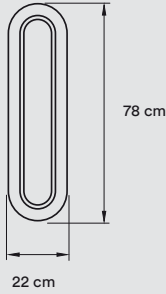

REF.

PRICE

LENS SOV A BK LED DIM0-10V	720 €
LENS SOV A IV LED DIM0-10V	720 €
LENS SOV A NI LED DIM0-10V	770 €
LENS SOV A GD LED DIM0-10V	770 €

MATERIALS & COMPONENTS

Wood Veneer Shade

Central Mirror

Metal Ring

LIGHT SOURCE

Class I

120 - 277V: Dimmable 0-10V

Driver:

Constant Voltage 24V

LED Integrated:

Led strip
Energy class A*

3.000K, CRI>90, 24W, 50-60Hz, 573 lm*
Available in 2.700K and 4.000K on request

*Measurements obtained by theoretical calculations at LZP using ivory white shades. Veneer Ref: 20 Ivory White.

FINISHES

WOOD VENEER

- 20 Ivory White
- 29 Grey
- 21 Natural Cherry
- 33 Pale Rose
- 22 Natural Beech
- 34 Sea Blue
- 24 Yellow

METAL

- BK-Matt Black
- NI-Matt Nickel
- IV-Matt Ivory
- GD-Gold

PACKAGING

Box Size: 87 x 33 x 8 cm

Box Volume: 0,02 m³

Weight: Gross - 5,2 Kg | Net - 4 Kg