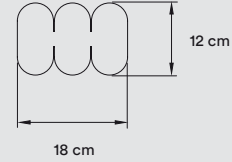

REF.

TOMO M 18 LED

PRICE

390 €

LIGHT SOURCE

Class II

230V: Dimmable

Driver:

Constant Voltage 24V

LED Integrated:

Led strip

Energy class A⁺

3.000K, CRI>90, 12W, 50-60Hz, 204 lm*

Available in 2.700K and 4.000K on request

*Measurements obtained by theoretical calculations at LZf using ivory white shades. Veneer Ref: 20 Ivory White.

PACKAGING

Box Size: 24 × 24 × 42 cm

Box Volume: 0,02 m³

Weight: Gross - 2,1 Kg | Net - 1 Kg

MATERIALS & COMPONENTS

Wood Veneer Shade

Black Metal Base

Matt Satin Acrylic Upper Diffuser

Black Electrical Cable with Dimming Switch: 145 cm

Plug-in Driver

FINISHES

WOOD VENEER

	20 Ivory White		24 Yellow
	21 Natural Cherry		33 Pale Rose
	22 Natural Beech		34 Sea Blue