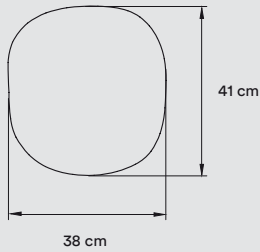

REF.

G6 A

PRICE

310 €

LIGHT SOURCE

Class I

220 - 250V

GX53 Lamp Holder

Recommended Bulbs - Not Included
LED Slim lamp 7 W, 325 lm*

*Measurements obtained by theoretical calculations at LZF using ivory white shades & recommended bulbs.
Veneer Ref: 20 Ivory White.

PACKAGING

Box Size: 51 x 51 x 32 cm

Box Volume: 0,08 m³

Weight: Gross - 3,9 Kg | Net - 1,5 Kg

MATERIALS & COMPONENTS

Wood Veneer Shade

Matt Satin Acrylic Frontal Diffuser

Metal Back Plate

FINISHES

WOOD VENEER

	20 Ivory White		26 Red
	21 Natural Cherry		28 Blue
	22 Natural Beech		29 Grey
	24 Yellow		33 Pale Rose
	25 Orange		34 Sea Blue