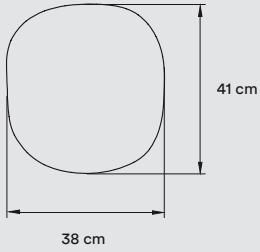

REF.

G6 A LED DIM0-10V

PRICE

590 €

MATERIALS & COMPONENTS

Wood Veneer Shade

Matt Satin Acrylic Frontal Diffuser

Metal Back Plate

LIGHT SOURCE

Class I

120 - 277V: Dimmable 0-10V

Driver:

Constant Current 500mA

LED Integrated:

Led module

Energy class A+

3.000K, CRI>90, 20W, 50-60Hz, 1457 lm*

Available in 2.700K and 4.000K on request

*Measurements obtained by photometric laboratory tests using ivory white shades. Veneer Ref: 20 Ivory White.

FINISHES

WOOD VENEER

- 20 Ivory White
- 26 Red
- 21 Natural Cherry
- 28 Blue
- 22 Natural Beech
- 29 Grey
- 24 Yellow
- 33 Pale Rose
- 25 Orange
- 34 Sea Blue

PACKAGING

Box Size: 51 x 51 x 32 cm

Box Volume: 0,08 m³

Weight: Gross - 3,9 Kg | Net - 1,5 Kg