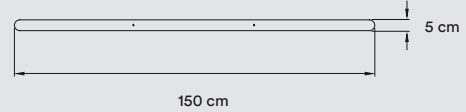

**METAL CANOPY**

 BK-Matt Black	 NI-Matt Nickel
 WH-Matt White	

**REF.****PRICE**

I-LN S 150 BK LED DIM0-10V	930 €
I-LN S 150 BK LED DIMDALI	1.030 €
I-LN S 150 BK LED DIMBT	1.310 €
I-LN S 150 WH LED DIM0-10V	930 €
I-LN S 150 WH LED DIMDALI	1.030 €
I-LN S 150 WH LED DIMBT	1.310 €
I-LN S 150 NI LED DIM0-10V	1.250 €
I-LN S 150 NI LED DIMDALI	1.360 €
I-LN S 150 NI LED DIMBT	1.630 €