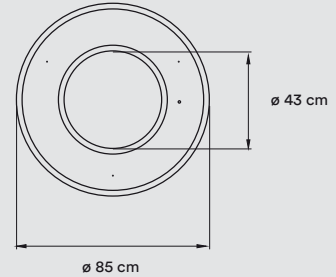

REF.

PRICE

SAT SM LED DIM0-10V	1.730 €
SAT SM LED DIMDALI	1.830 €
SAT SM LED DIMDALI or DIMBT	1.930 €

LIGHT SOURCE

Class I

120 - 277V: Dimmable 0-10V or DALI

220-240V: Dimmable Bluetooth - BT

Driver:

Constant Current 1400mA

LED Integrated:

Led module

Energy class A*

3.000K, CRI>90, 57W, 50-60Hz, 4593 lm*

Available in 2.700K and 4.000K on request

*Measurements obtained by photometric laboratory tests using ivory white shades. Veneer Ref: 20 Ivory White.

PACKAGING

Box Size: 110 x 110 x 36 cm

Box Volume: 0,44 m³

Weight | Gross: 16,6 Kg | Net - 7,9 Kg

MATERIALS & COMPONENTS

Wood Veneer Shade

- White Top Diffuser

Black is available if you want no upward light diffusion

- Matt Satin Acrylic Bottom Diffuser

Nickel Metal Canopy:

ø 17 cm - DIM0-10V & BT

ø 23 cm - DALI

3 Steel Cables: 2,5 m drop

Transparent Electrical Cable: 2,5 m drop

FINISHES

WOOD VENEER

	20 Ivory White		26 Red
	21 Natural Cherry		28 Blue
	22 Natural Beech		29 Grey
	24 Yellow		33 Pale Rose
	25 Orange		34 Sea Blue