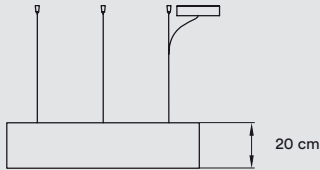

REF.

PRICE

SAT SM LED DIM0-10V	1.730 €
SAT SM LED DIMDALI	1.830 €
SAT SM LED DIMDALI or DIMBT	1.930 €

LIGHT SOURCE

Class I

120 - 277V: Dimmable 0-10V or DALI

220-240V: Dimmable Bluetooth - BT

Driver:

Constant Current 1400mA

LED Integrated:

Led module

Energy class A*

3.000K, CRI>90, 57W, 50-60Hz, 4593 lm*

Available in 2.700K and 4.000K on request

*Measurements obtained by photometric laboratory tests using ivory white shades. Veneer Ref: 20 Ivory White.

PACKAGING

Box Size: 110 x 110 x 36 cm

Box Volume: 0,44 m³

Weight | Gross: 16,6 Kg | Net - 7,9 Kg

MATERIALS & COMPONENTS

Wood Veneer Shade

- White Top Diffuser

Black is available if you want no upward light diffusion

- Matt Satin Acrylic Bottom Diffuser

Nickel Metal Canopy:

ø 17 cm - DIM0-10V & BT

ø 23 cm - DALI

3 Steel Cables: 2,5 m drop

Transparent Electrical Cable: 2,5 m drop

FINISHES

WOOD VENEER

	20 Ivory White		26 Red
	21 Natural Cherry		28 Blue
	22 Natural Beech		29 Grey
	24 Yellow		33 Pale Rose
	25 Orange		34 Sea Blue