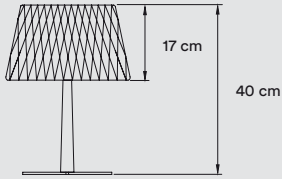

REF.

PRICE

LOLA MP BK	630 €
LOLA MP IV	630 €
LOLA MP NI	750 €
LOLA MP GD	770 €

LIGHT SOURCE

Class II

220-250V: Dimmable

E27 Lamp Holder

Recommended Bulb - Not Included
LED Globe DIM 12 W, 720 lm*
Energy Class A

*Measurements obtained by theoretical calculations at LZP using ivory white shades & recommended bulbs.
Veneer Ref: 20 Ivory White.

PACKAGING

Box Size: 41 × 41 × 32 cm

Box Volume: 0,05 m³

Weight: Gross - 3,6 Kg | Net - 1,6 Kg

MATERIALS & COMPONENTS

Woven Wood Veneer Shade

Transparent Acrylic Frame

Metal Foot

Black Electrical Cable with Dimming Switch: 145 cm

FINISHES

WOOD VENEER

- 20 Ivory White
- 22 Natural Beech

METAL

- BK-Matt Black
- NI-Matt Nickel
- IV-Matt Ivory
- GD-Gold