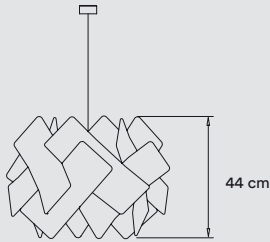

REF.	PRICE
SC SG BK	490 €
SC SG WH	490 €
SC SG NI	490 €

MATERIALS & COMPONENTS

Wood Veneer Shade

Metal Tripod & Canopy: ø 8 cm

Electrical Cable: 2,5 m drop

LIGHT SOURCE Class I

220 - 250V

E27 Lamp Holder

Recommended Bulb - Not Included
LED Globe DIM 12 W, 900 lm*
Energy Class A

*Measurements obtained by theoretical calculations at LZF using ivory white shades & recommended bulbs.
Veneer Ref: 20 Ivory White.

FINISHES

WOOD VENEER

- 20 Ivory White
- 26 Red
- 21 Natural Cherry
- 28 Blue
- 22 Natural Beech
- 29 Grey
- 24 Yellow
- 33 Pale Rose
- 25 Orange
- 34 Sea Blue

PACKAGING

Box Size: 66 x 66 x 62 cm

Box Volume: 0,27 m³

Weight: Gross - 5,3 Kg | Net - 1,2 Kg

CANOPY, CABLE & TRIPOD

- BK-Matt Black / Black Cable & Black Tripod
- WH-Matt White / White Cable & White Tripod
- NI-Matt Nickel / Transparent Cable & Nickel Tripod