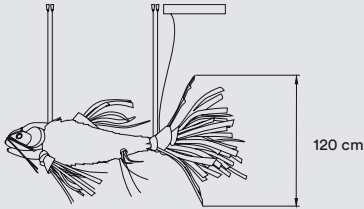

REF.

PRICE

KOGOI LS LED DIM0-10V	41.890 €
KOGOI LS LED DIMDALI	42.280 €
KOGOI LS LED DIMBT	42.390 €

LIGHT SOURCE

Class I

120 - 277V: Dimmable 0-10V or DALI
220 - 240V: Bluetooth Dimming

Driver:
Constant Current 3000mA

LED Integrated:
Led module
Energy class A*

4000/5000K, CRI>90, 90W, 50-60Hz

PACKAGING

Box sizes:

Body
Box 1: 163 × 58 × 70 cm | 0,66 m³ | 53 Kg

Head + Tail
Box 2: 129 × 76 × 137 cm | 1,34 m³ | 75 Kg

Weight: Gross - 128 Kg | Net - 23 Kg

MATERIALS & COMPONENTS

Oak & Birch Wood

Wood Veneer Diffuser

Nickel Metal Canopy:
34 × 11,5 × 5 cm - DIM0-10V
56 × 16 × 6 cm - BT & DALI

4 Steel Cables: 5 m drop

Transparent Electrical Cable 5 m drop

FINISHES

WOOD VENEER

20 Ivory White

22 Natural Beech