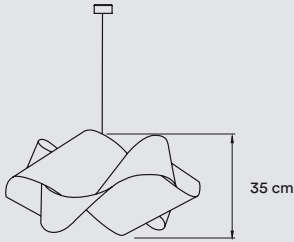

REF.

PRICE

SWRL SG BK	690 €
SWRL SG WH	690 €
SWRL SG NI	690 €

MATERIALS & COMPONENTS

Wood Veneer Shade

Metal Tripod & Canopy: ø 8 cm

Electrical Cable: 2,5 m drop

LIGHT SOURCE

Class I

220 - 250V

E27 Lamp Holder

Recommended Bulbs - Not Included
LED Globe DIM 12 W, 1015 lm*
Energy Class A

*Measurements obtained by theoretical calculations at LZP using ivory white shades & recommended bulbs.
Veneer Ref: 20 Ivory White.

FINISHES

WOOD VENEER

- 20 Ivory White
- 26 Red
- 21 Natural Cherry
- 28 Blue
- 22 Natural Beech
- 29 Grey
- 24 Yellow
- 33 Pale Rose
- 25 Orange
- 34 Sea Blue

PACKAGING

Box size: 79 × 79 × 42 cm

Box volume: 0,26 m3

Weight: Gross - 6,6 Kg | Net - 1,6 Kg

CANOPY, CABLE & TRIPOD

- BK-Matt Black / Black Cable & Black Tripod
- WH-Matt White / White Cable & White Tripod
- NI-Matt Nickel / Transparent Cable & Nickel Tripod