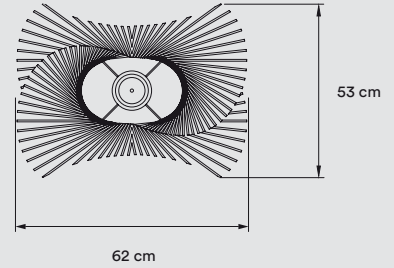

REF.

MMIK S

PRICE

790 €

LIGHT SOURCE

Class I

220 - 250V

E27 Lamp Holder

Recommended Bulbs - Not Included
LED Mini Globe DIM 7 W, 385 lm*
Energy Class A*

*Measurements obtained by theoretical calculations at LZF using ivory white shades & recommended bulbs.
Veneer Ref: 20 Ivory White.

PACKAGING

Box size: 66 × 66 × 62 cm

Box volume: 0,27 m³

Weight: Gross - 5,7 Kg | Net - 2,1 Kg

MATERIALS & COMPONENTS

Wood Veneer Shade

Metal Structure in Chrome

Nickel Metal Canopy: ø 12 cm

3 Steel Cable: 2,5 m drop

Transparent Electrical Cable: 2,5 m drop

FINISHES

WOOD VENEER

	20 Ivory White		26 Red
	21 Natural Cherry		28 Blue
	22 Natural Beech		29 Grey
	24 Yellow		33 Pale Rose
	25 Orange		34 Sea Blue