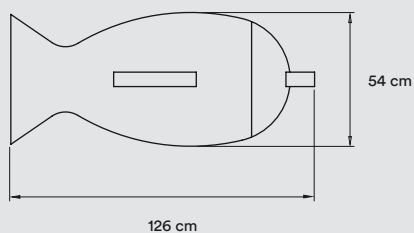

REF.

FSH LS LED

PRICE

16.100 €

LIGHT SOURCE

Class II

230V

Driver:

Constant Current 2500mA

LED Integrated:

Led module

Energy class A*

4000K, CRI>90, 90W, 50-60Hz

PACKAGING

Box size: 78 × 155 × 135 cm - Wood crated for transport

Box volume: 1,62 m³

Weight: Gross - 85 Kg | Net - 38 Kg

MATERIALS & COMPONENTS

Oak & Birch Wood

Wood Veneer Diffuser

Red cloth cord Electrical Cable with On/Off Switch: 200 cm

FINISHES

WOOD VENEER

20 Ivory White