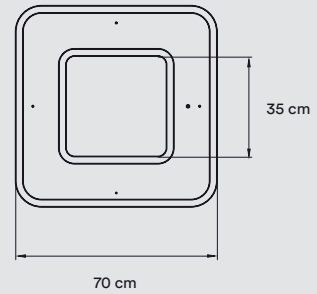

REF.

PRICE

CUAD SM LED DIM0-10V	1.860 €
CUAD SM LED DIMDALI	1.990 €
CUAD SM LED DIMBT	1.990 €

LIGHT SOURCE

Class I

120 - 277V: Dimmable 0-10V or DALI
220-240V: Dimmable Bluetooth - BT

Driver:

Constant Current 1400mA

LED Integrated:

Led module
Energy class A⁺

3.000K, CRI>90, 50W, 50-60Hz, 3687 lm*
Available in 2.700K and 4.000K on request

*Measurements obtained by photometric laboratory tests using ivory white shades. Veneer Ref: 20 Ivory White.

PACKAGING

Box Size: 88 × 88 × 34 cm

Box Volume: 0,26 m³

Weight: Gross - 15 Kg | Net - 7,5 Kg

MATERIALS & COMPONENTS

Wood Veneer Shade

White Top Diffuser

Black is available if you want no upward light diffusion

Matt Satin Acrylic Bottom Diffuser

Nickel Metal Canopy: 34 × 11 × 5 cm

4 Steel Cables: 2,5 m drop

Transparent Electrical Cable: 2,5 m drop

FINISHES

WOOD VENEER

20 Ivory White	26 Red
21 Natural Cherry	28 Blue
22 Natural Beech	29 Grey
24 Yellow	33 Pale Rose
25 Orange	34 Sea Blue