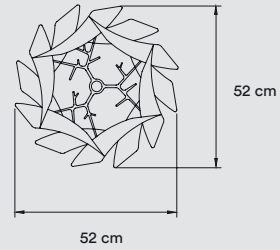

REF.	PRICE
SC SG BK	490 €
SC SG WH	490 €
SC SG NI	490 €

MATERIALS & COMPONENTS

Wood Veneer Shade

Metal Tripod & Canopy: ø 8 cm

Electrical Cable: 2,5 m drop

LIGHT SOURCE Class I

220 - 250V

E27 Lamp Holder

Recommended Bulb - Not Included
LED Globe DIM 12 W, 900 lm*
Energy Class A

*Measurements obtained by theoretical calculations at LZF using ivory white shades & recommended bulbs.
Veneer Ref: 20 Ivory White.

FINISHES

WOOD VENEER

- 20 Ivory White
- 26 Red
- 21 Natural Cherry
- 28 Blue
- 22 Natural Beech
- 29 Grey
- 24 Yellow
- 33 Pale Rose
- 25 Orange
- 34 Sea Blue

PACKAGING

Box Size: 66 x 66 x 62 cm

Box Volume: 0,27 m³

Weight: Gross - 5,3 Kg | Net - 1,2 Kg

CANOPY, CABLE & TRIPOD

- BK-Matt Black / Black Cable & Black Tripod
- WH-Matt White / White Cable & White Tripod
- NI-Matt Nickel / Transparent Cable & Nickel Tripod