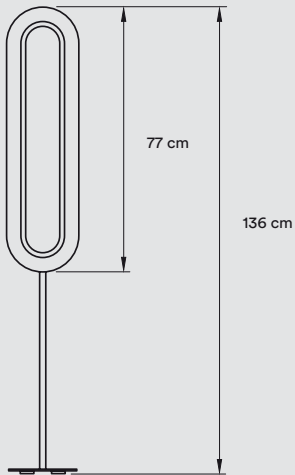

**METAL**

- BK-Matt Black
- NI-Matt Nickel
- IV-Matt Ivory
- GD-Gold

**PACKAGING**

Box Size: 135 × 33 × 8 cm

Box Volume: 0,04 m<sup>3</sup>

Weight: Gross - 7,4 Kg | Net - 3,3 Kg

**REF.****PRICE**

LENS SOV P BK LED	1.035 €
LENS SOV P IV LED	1.035 €
LENS SOV P NI LED	1.195 €
LENS SOV P GD LED	1.195 €