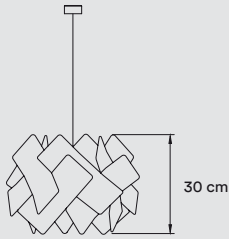

REF.

PRICE

SC SP BK	370 €
SC SP WH	370 €
SC SP NI	370 €

LIGHT SOURCE

Class I

220 - 250V

E27 Lamp Holder

Recommended Bulb - Not Included
LED Globe DIM 12 W, 900 lm*
Energy Class A

*Measurements obtained by theoretical calculations at LZP using ivory white shades & recommended bulbs.
Veneer Ref: 20 Ivory White.

PACKAGING

Box Size: 41 x 41 x 48 cm

Box Volume: 0,08 m³

Weight: Gross - 3 Kg | Net - 1 Kg

MATERIALS & COMPONENTS

Wood Veneer Shade

Metal Tripod & Canopy: ø 8 cm

Electrical Cable: 2,5 m drop

FINISHES

WOOD VENEER

20 Ivory White	26 Red
21 Natural Cherry	28 Blue
22 Natural Beech	29 Grey
24 Yellow	33 Pale Rose
25 Orange	34 Sea Blue

CANOPY, CABLE & TRIPOD

- BK-Matt Black / Black Cable & Black Tripod
- WH-Matt White / White Cable & White Tripod
- NI-Matt Nickel / Transparent Cable & Nickel Tripod