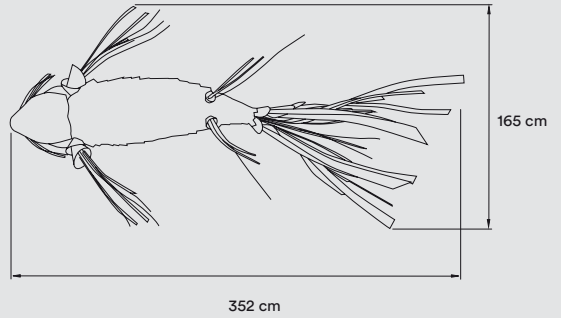

4 Steel Cables: 5 m drop

Transparent Electrical Cable 5 m drop

**FINISHES**

**WOOD VENEER**

 20 Ivory White

 22 Natural Beech

**REF.**

**PRICE**