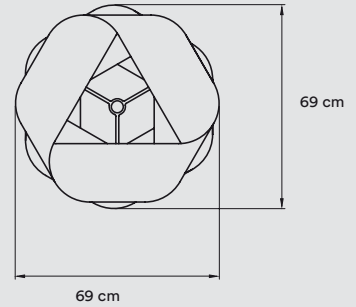

REF.

LK P

PRICE

1.120 €

LIGHT SOURCE

Class II

220 - 250V: Dimmable

E27 Lamp Holder

Recommended Bulb - Not Included
LED Globe DIM 12 W, 960 lm*
Energy Class A

*Measurements obtained by theoretical calculations at LZP using ivory white shades & recommended bulbs.
Vener Ref: 20 Ivory White.

PACKAGING

Box size:

Foot

Box 1: 159 × 52 × 52 cm | 0,43 m³ | 7,4 Kg

Shade

Box 2: 79 × 79 × 42 cm | 0,26 m³ | 5,8 Kg

Weight: Gross - 12,9 Kg | Net - 3,4 Kg

MATERIALS & COMPONENTS

Wood Veneer Shade

Matt Nickel Metal Foot

Black Metal Tripod

Transparent Electrical Cable with Dimming Switch: 185 cm

FINISHES

WOOD VENEER

	20 Ivory White		26 Red
	21 Natural Cherry		28 Blue
	22 Natural Beech		29 Grey
	24 Yellow		33 Pale Rose
	25 Orange		34 Sea Blue