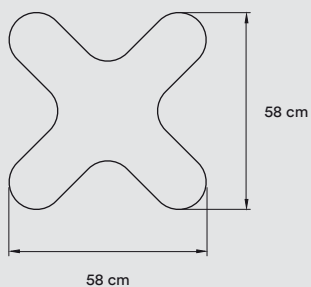

REF.

PRICE

X A LED DIM0-10V	1.1150 €
X A LED DIMDALI	1.250 €
X A LED DIMBT	1.350 €

MATERIALS & COMPONENTS

Wood Veneer Shade

Matt Satin Acylic Frontal Diffuser

Metal Back Plate

LIGHT SOURCE

Class I

120 - 277V: Dimmable 0-10V or DALI

220-240V: Dimmable Bluetooth - BT

Driver:

Constant Current 900mA

LED Integrated:

Led module

Energy class A*

3.000K, CRI>90, 32W, 50-60Hz, 2219 lm*

Available in 2.700K and 4.000K on request

*Measurements obtained by photometric laboratory tests using ivory white shades. Veneer Ref: 20 Ivory White.

FINISHES

WOOD VENEER

	20 Ivory White		26 Red
	21 Natural Cherry		28 Blue
	22 Natural Beech		29 Grey
	24 Yellow		33 Pale Rose
	25 Orange		34 Sea Blue

PACKAGING

Box Size: 79 x 79 x 42 cm

Box Volume: 0,26 m³

Weight: Gross - 13 Kg | Net - 4,8 Kg