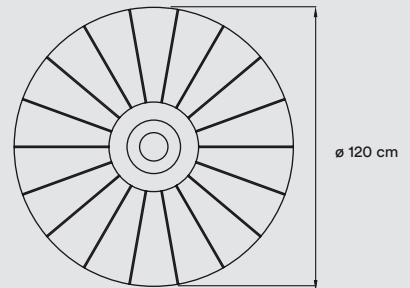

REF.

PRICE

BNGA SG LED DIM0-10V	2.460 €
BNGA SG LED DIMDALI	2.540 €
BNGA SG LED DIMBT	2.650 €

LIGHT SOURCE

Class I

120 - 277V: Dimmable 0-10V & DALI
220-240V: Dimmable Bluetooth - BT

Driver:
Constant Current 1400mA

LED Integrated:
Led Module
Energy class A*

3.000K, CRI>90, 52W, 50-60Hz, 2547 lm*
Available in 2.700K and 4.000K on request

*Measurements obtained by photometric laboratory tests using ivory white shades. Veneer Ref: 20 Ivory White.

PACKAGING

Box Size: 139 × 38 × 148 cm - Wood crated for transport

Box Volume: 0,78 m³

Weight: Gross - 47,9 Kg | Net - 6,9 Kg

MATERIALS & COMPONENTS

Wood Veneer Shade

Matt Satin Acrylic Diffuser

Black Metal Structure & Canopy: ø 23 cm

3 Black Steel Cables: 2,5 m drop

Black Electrical Cable: 2,5 m drop

FINISHES

WOOD VENEER

20 Ivory White	26 Red
21 Natural Cherry	28 Blue
22 Natural Beech	29 Grey
24 Yellow	33 Pale Rose
25 Orange	34 Sea Blue