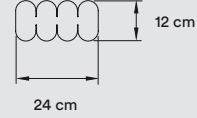

REF.

TOMO S 24 LED DIM0-10V
TOMO S 24 LED DIMBT

PRICE

630 €
820 €

LIGHT SOURCE

Class I

120 - 277V: Dimmable 0-10V

220-240V: Dimmable Bluetooth - BT

Driver:

Constant Voltage 24V

LED Integrated:

Led strip

Energy class A*

3.000K, CRI>90, 14W, 50-60Hz, 272 lm*

Available in 2.700K and 4.000K on request

*Measurements obtained by theoretical calculations at LZF using ivory white shades. Veneer Ref: 20 Ivory White.

PACKAGING

Box Size: 42 x 30 x 27 cm

Box Volume: 0,03 m³

Weight: Gross - 4 Kg | Net - 2,8 Kg

MATERIALS & COMPONENTS

Wood Veneer Shade

Matt Satin Acrylic Bottom Diffuser

Black Metal Structure

Black Metal Canopy: 35 x 4 x 6,6 cm

2 Electrified Black Steel Cables: 2,5 m drop

FINISHES

WOOD VENEER

20 Ivory White

24 Yellow

21 Natural Cherry

33 Pale Rose

22 Natural Beech

34 Sea Blue