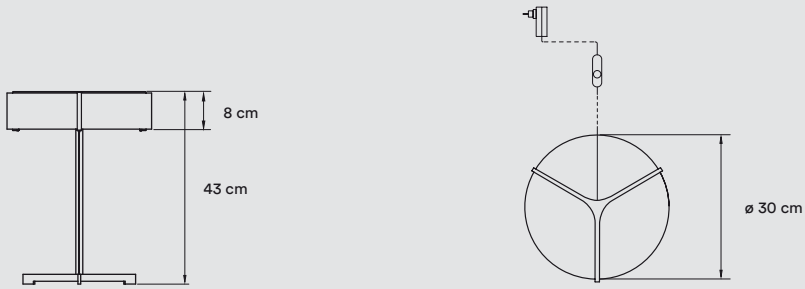

REF.	PRICE
THES M BK LED	990 €
THES M IV LED	990 €
THES M NI LED	1.090 €
THES M GD LED	1.1190 €

MATERIALS & COMPONENTS

Wood Veneer Shade

Metal Tripod, Stem & Structure

Black Electrical cable with Dimming Switch: 145 cm

Plug-in Driver

LIGHT SOURCE

Class II

230V: Dimmable

Driver:

Constant Voltage 24V

LED Integrated:

Led module

Energy class A*

3.000K, CRI>90, 9W, 50-60Hz, 361 lm*

Available in 2.700K and 4.000K on request

*Measurements obtained by theoretical calculations at LZF using ivory white shades. Veneer Ref: 20 Ivory White.

FINISHES

WOOD VENEER

- 20 Ivory White
- 22 Natural Beech
- 21 Natural Cherry
- 29 Grey

METAL

- BK-Matt Black
- NI-Matt Nickel
- IV-Matt Ivory
- GD-Gold

PACKAGING

Box Size: 41 x 41 x 48 cm

Box Volume: 0,08 m³

Weight: Gross - 3,5 Kg | Net - 1,2 Kg