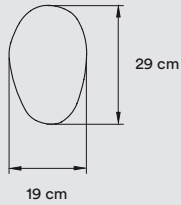

REF.

G2 A

PRICE

210 €

LIGHT SOURCE

Class I

220 - 250V

GX53 Lamp Holder

Recommended Bulbs - Not Included
LED Slim lamp 7 W, 325 lm*

*Measurements obtained by theoretical calculations at LZF using ivory white shades & recommended bulbs.
Veneer Ref: 20 Ivory White.

PACKAGING

Box Size: 24 x 24 x 42 cm

Box Volume: 0,02 m³

Weight: Gross - 1,2 Kg | Net - 0,6 Kg

MATERIALS & COMPONENTS

Wood Veneer Shade

Matt Satin Acrylic Frontal Diffuser

Metal Back Plate

FINISHES

WOOD VENEER

20 Ivory White	26 Red
21 Natural Cherry	28 Blue
22 Natural Beech	29 Grey
24 Yellow	33 Pale Rose
25 Orange	34 Sea Blue