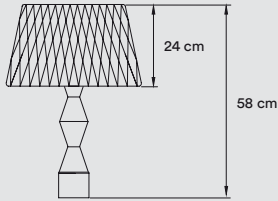

REF.

LOLA LX MM

PRICE

1.280 €

MATERIALS & COMPONENTS

Woven Wood Veneer Shade

Transparent Acrylic Frame

Marble Base

Black Electrical Cable with Dimming Switch: 145 cm

LIGHT SOURCE

Class II

220-250V: Dimmable

E27 Lamp Holder

Recommended Bulb - Not Included
LED Globe DIM 12 W, 720 lm*
Energy Class A

*Measurements obtained by theoretical calculations at LZF using ivory white shades & recommended bulbs.
Veneer Ref: 20 Ivory White.

FINISHES

WOOD VENEER

20 Ivory White

22 Natural Beech

MARBLE BASE

Black "Marquina" Marble

PACKAGING

Box size:

Foot
Box 1: 102 x 27 x 23 cm | 0,06 m³ | 6 Kg

Shade
Box 2: 51 x 51 x 43 cm | 0,11 m³ | 3 Kg

Weight: Gross - 9 Kg | Net - 5,3 Kg