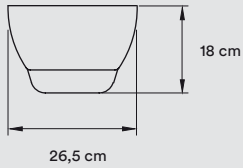

REF.

PLEG A LED DIM0-10V

PRICE

350 €

LIGHT SOURCE

Class I

120 - 277V: Dimmable 0-10V

Driver:

Constant Current 500mA

LED Integrated:

Led module

Energy class A⁺

3.000K, CRI>90, 8,5W, 50-60Hz, 306 lm*
Available in 2.700K and 4.000K on request

PACKAGING

Box Size: 24 x 24 x 42 cm

Box Volume: 0,02 m³

Weight: Gross - 1,5 Kg | Net - 0,9 Kg

MATERIALS & COMPONENTS

Wood Veneer Shade

Matt Satin Acrylic Side Diffuser

Metal Back Plate

FINISHES

WOOD VENEER

	20 Ivory White		26 Red
	21 Natural Cherry		28 Blue
	22 Natural Beech		29 Grey
	24 Yellow		33 Pale Rose
	25 Orange		34 Sea Blue