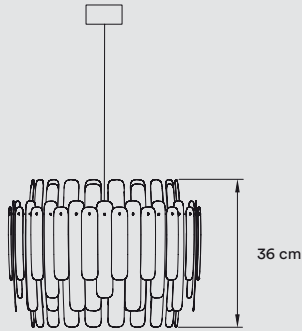

REF.

PRICE

MARU S 50 BK	450 €
MARU S 50 WH	450 €
MARU S 50 NI	450 €

LIGHT SOURCE

Class I

220 - 250V

E27 Lamp Holder

Recommended Bulb - Not Included
LED Globe DIM 12 W, 960 lm*
Energy Class A*

*Measurements obtained by theoretical calculations at LZF using ivory white shades & recommended bulbs.
Veneer Ref: 20 Ivory White.

PACKAGING

Box size: 55 x 52 x 8 cm

Box volume: 0,02 m³

Weight: Gross - 2,7 Kg | Net - 1,1 Kg

MATERIALS & COMPONENTS

Wood Veneer Shade

Nickel Metal Tripod

Metal Canopy: ø 8 cm

Electrical Cable: 2,5 m drop

This lamp requires self assembly

FINISHES

- 20 Ivory White
- 26 Red
- 21 Natural Cherry
- 28 Blue
- 22 Natural Beech
- 29 Grey
- 24 Yellow
- 33 Pale Rose
- 25 Orange
- 34 Sea Blue

METAL CANOPY & CABLE

- BK-Matt Black & Black Cable
- WH-Matt White & White Cable
- NI-Matt Nickel & Transparent Cable