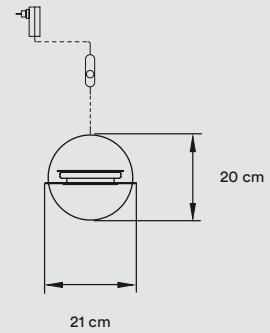

**METAL**

- BK-Matt Black
- NI-Matt Nickel
- IV-Matt Ivory
- GD-Gold

**PACKAGING**

Box Size: 69 x 33 x 8 cm

Box Volume: 0,02 m³

Weight: Gross - 5,3 Kg | Net - 2,3 Kg

**REF.****PRICE**

LENS OV M BK LED	795 €
LENS OV M IV LED	795 €
LENS OV M NI LED	975 €
LENS OV M GD LED	975 €