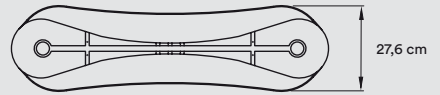

REF.

PRICE

NWAV S

620 €

LIGHT SOURCE

Class I

220 - 250V

E27 Lamp Holder

Recommended Bulbs - Not Included
LED Globe DIM 2 x 12 W, 1350 lm*
Energy Class A*

*Measurements obtained by theoretical calculations at LZF using Blue exterior & Yellow interior & recommended bulbs.
Veneer Ref: 28 Blue & 24 Yellow

PACKAGING

Box size: 121 x 31 x 34 cm

Box volume: 0,13 m³

Weight: Gross - 5 Kg | Net - 1,9 Kg

MATERIALS & COMPONENTS

Wood Veneer Shade

White Metal Structure

Nickel Metal Canopy: ø 8 cm

4 Steel Cables: 2,5 m drop

Transparent Electrical Cable: 2,5 m drop

FINISHES

WOOD VENEER COMBINATIONS

Exterior		with	Interior	
	21 Natural Cherry			20 Ivory White
	26 Red	with		24 Yellow
	28 Blue	with		24 Yellow