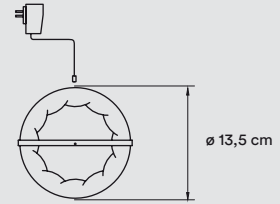

REF.

CHOU MN LED
CHOU MN LED (set 6 units)

PRICE

350 €
2.000 €

LIGHT SOURCE

Class III

Dimmable

LED Integrated:
SMD 1 W
Energy class A+

4000 K, CRI 80, 4 W, 50000 h, 315 lm*

*Measurements obtained by theoretical calculations at LZF using ivory white shades. Veneer Ref: 20 Ivory White.

PACKAGING

Box size:

1 Unit
Box Size: 20 × 20 × 43 cm

Box Volume: 0,02 m³

Weight: Gross - 1,5 Kg | Net - 0,62 Kg

6 Unit Set
Box Size: 54 × 36 × 36 cm

Box Volume: 0,08 m³

Weight: Gross - 7 Kg | Net - 3,7 Kg

MATERIALS & COMPONENTS

Wood Veneer Shade

Matt Satin Acylic Diffuser

Black Metal Base & Handle

Plug-in Driver

Rechargeable Battery:
2,7-4,2V 5800mAh - INR18650 29E
8 Hours Autonomy at 90% Power

IN CHARGE: USB Type C

On / Off Pulse Dimmer

FINISHES

WOOD VENEER

- 20 Ivory White
- 29 Grey
- 22 Natural Beech
- 33 Pale Rose
- 26 Red
- 34 Sea Blue
- *On Request: 24 Yellow