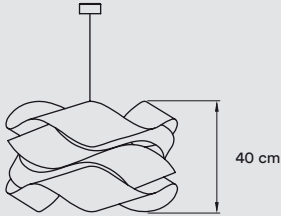

REF.

PRICE

LK SG BK	690 €
LK SG WH	690 €
LK SG NI	690 €

LIGHT SOURCE

Class I

220 - 250V

E27 Lamp Holder

Recommended Bulb - Not Included
LED Globe DIM 12 W, 1015 lm*
Energy Class A

*Measurements obtained by theoretical calculations at LZF using ivory white shades & recommended bulbs.
Veneer Ref: 20 Ivory White.

PACKAGING

Box Size: 79 x 79 x 42 cm

Box Volume: 0,26 m³

Weight: Gross - 6,6 Kg | Net - 1,6 Kg

MATERIALS & COMPONENTS

Wood Veneer Shade

Metal Tripod & Canopy: ø 8 cm

Electrical Cable: 2,5 m drop

FINISHES

WOOD VENEER

20 Ivory White	26 Red
21 Natural Cherry	28 Blue
22 Natural Beech	29 Grey
24 Yellow	33 Pale Rose
25 Orange	34 Sea Blue

CANOPY, CABLE & TRIPOD

BK-Matt Black / Black Cable & Black Tripod
WH-Matt White / White Cable & White Tripod
NI-Matt Nickel / Transparent Cable & Nickel Tripod