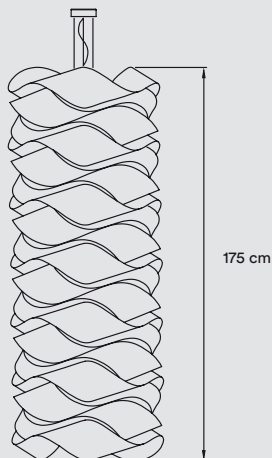

REF.

LK6 S

PRICE

2.780 €

LIGHT SOURCE

Class I

220 - 250V

E27 Lamp Holder

Recommended Bulbs - Not Included
6 LED Globe DIM 12 W, 3715 lm*
Energy Class A

*Measurements obtained by theoretical calculations at LZF using ivory white shades & recommended bulbs.
Veneer Ref: 20 Ivory White.

PACKAGING

Box size: 88 × 88 × 210 cm - Wood crated for transport

Box volume: 1,63 m³

Weight: Gross - 32,3 Kg | Net - 8,3 Kg

MATERIALS & COMPONENTS

Wood Veneer Shade

Black Metal Tripod

Nickel Metal Canopy: ø 12 cm

3 Steel Cable: 2,5 m drop

Transparent Electrical Cable: 2,5 m drop

FINISHES

WOOD VENEER

	20 Ivory White		26 Red
	21 Natural Cherry		28 Blue
	22 Natural Beech		29 Grey
	24 Yellow		33 Pale Rose
	25 Orange		34 Sea Blue