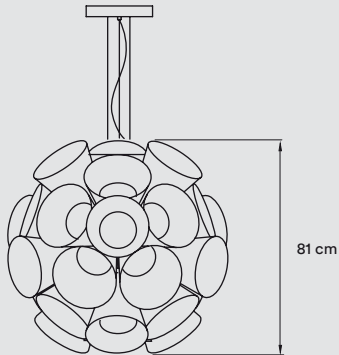

REF.

DDLN S LED DIM0-10V
DDLN S LED DIMDALI
DDLN S LED DIMBT

PRICE

5.010 €
5.190 €
5.290 €

LIGHT SOURCE

Class I

120 - 277V: Dimmable 0-10V & DALI
220-240V: Dimmable Bluetooth - BT

Driver:

Constant Current 2000mA

LED Integrated:

Led cob
Energy class A*

3.000K, CRI>90, 120W, 50-60Hz, 3451 lm*
Available in 2.700K and 4.000K on request

*Measurements obtained by photometric laboratory tests using ivory white shades. Veneer Ref: 20 Ivory White.

PACKAGING

Box Size: 67 × 67 × 95 cm

Box Volume: 0,43 m³

Weight: Gross - 23 Kg | Net - 13,2 Kg

MATERIALS & COMPONENTS

31 Wood Veneer Shade
Shade mount required

Matt Satin Acrylic Diffusers

Metallic Central Structure

Nickel Metal Canopy: ø 28 cm

3 Steel Cables: 2 m drop

Transparent Electrical Cable: 2 m drop

FINISHES

WOOD VENEER

	20 Ivory White		26 Red
	21 Natural Cherry		28 Blue
	22 Natural Beech		29 Grey
	24 Yellow		33 Pale Rose
	25 Orange		34 Sea Blue