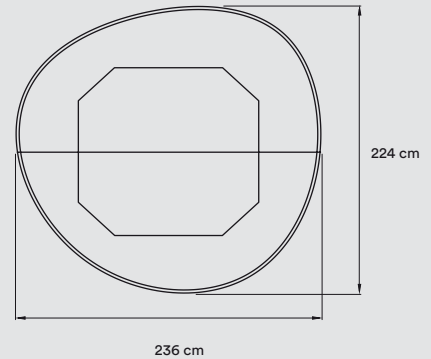

REF.

CLBO 15 TOT4 LED DIM GB
CLBO 15 TOT4 LED DIM WB

PRICE

24.890 €
23.560 €

LIGHT SOURCE

Class I

220-250V

3 Circuits: 3 Independent Dimmable Circuits. Dimming & Control of the Central Shade, Periferal Shades & Soptlights.

Circuit 1

4 Spotlights GU10 - LED DIM 4 x 3,7 W

Circuit 2

1 TOT4 S LED **Driver:** Constant Current 900mA

LED Integrated:
Led module

Circuit 3

3 ATA SP 3 x Bulbs E27 - LED Globe DIM 16 W
2 MMIK S 2 x Bulbs E27 - LED Mini Globe DIM 7 W
1 POD SP 1 x Bulb E27 - LED Spherical DIM 11 W
1 POD SM 1 x Bulb E27 - LED Spherical DIM 11 W
1 POPY SP 1 x Bulb E27 - LED Spherical DIM 11 W
4 RDROP SM 4 x Bulbs G9 - LED DIM 3 W
2 RDROP SG 2 x Bulbs G9 - LED DIM 3 W

Energy class A+ - Bulbs included

MATERIALS & COMPONENTS

15 Wood Veneer Shades
Shade mount required

White Laquered Wood Canopy

6 Ceramic Birds in Gold - GB or White Glaze - WB

Electrical & Steel Cables: The measurements have been calculated for a ceiling height of 350 - 400 cm. If your ceiling is higher let us know so we can adjust your cable lengths.

FINISHES

WOOD VENEER

20 Ivory White

22 Natural Beech

PACKAGING

For freight, please consult our offices

Total Volume: 8,4 m³

Total Weight: Gross - 405 Kg | Net - 143,1 Kg