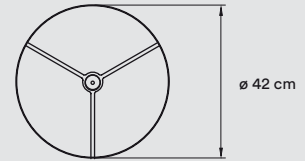

REF.

GEA SP

PRICE

370 €

LIGHT SOURCE

Class I

220 - 250V

E27 Lamp Holder

Recommended Bulb - Not Included
LED Globe DIM 12 W, 730 lm*
Energy Class A

*Measurements obtained by theoretical calculations at LZP using ivory white shades & recommended bulbs.
Veneer Ref: 20 Ivory White.

PACKAGING

Box Size: 51 × 51 × 32 cm

Box Volume: 0,08 m³

Weight: Gross - 4,2 Kg | Net - 1,9 Kg

MATERIALS & COMPONENTS

Wood Veneer Shade

Matt Satin Acrylic Diffuser

Chrome Metal Tripod

Nickel Metal Canopy: ø 8 cm

Transparent Electrical Cable: 2,5 m drop

FINISHES

WOOD VENEER

	20 Ivory White		26 Red
	21 Natural Cherry		28 Blue
	22 Natural Beech		29 Grey
	24 Yellow		33 Pale Rose
	25 Orange		34 Sea Blue