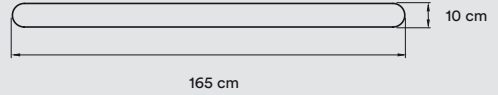

REF.

PRICE

I ASL LED DIM0-10V	1.270 €
I ASL LED DIMDALI	1.350 €
I ASL LED DIMBT	1.540 €

MATERIALS & COMPONENTS

Wood Veneer Shade

Matt Satin Acylic Bottom & Upper Diffuser

Metal Back Plate

LIGHT SOURCE

Class I

120 - 277V: Dimmable 0-10V or DALI

220-240V: Dimmable Bluetooth - BT

Driver:

Constant Current 900mA

LED Integrated:

Led module

Energy class A*

3.000K, CRI>90, 60W, 50-60Hz, 2017 lm*

Available in 2.700K and 4.000K on request

*Measurements obtained by theoretical calculations at LZF using ivory white shades. Veneer Ref: 20 Ivory White.

FINISHES

WOOD VENEER

- 20 Ivory White
- 26 Red
- 21 Natural Cherry
- 28 Blue
- 22 Natural Beech
- 29 Grey
- 24 Yellow
- 33 Pale Rose
- 25 Orange
- 34 Sea Blue

PACKAGING

Box Size: 182 x 37 x 25 cm

Box Volume: 0,17 m³

Weight: Gross - 11,4 Kg | Net - 3,8 Kg