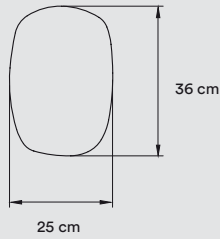

REF.

G5 A

PRICE

260 €

LIGHT SOURCE

Class I

220 - 250V

GX53 Lamp Holder

Recommended Bulbs - Not Included
LED Slim lamp 7 W, 325 lm*

*Measurements obtained by theoretical calculations at LZF using ivory white shades & recommended bulbs.
Veneer Ref: 20 Ivory White.

PACKAGING

Box Size: 42 × 30 × 27 cm

Box Volume: 0,03 m³

Weight: Gross - 1,9 Kg | Net - 0,9 Kg

MATERIALS & COMPONENTS

Wood Veneer Shade

Matt Satin Acrylic Frontal Diffuser

Metal Back Plate

FINISHES

WOOD VENEER

20 Ivory White	26 Red
21 Natural Cherry	28 Blue
22 Natural Beech	29 Grey
24 Yellow	33 Pale Rose
25 Orange	34 Sea Blue