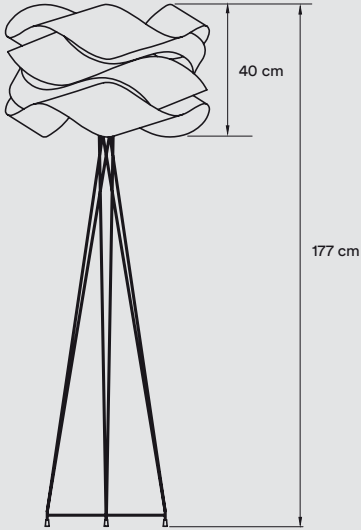

REF.

LK P

PRICE

1.120 €

LIGHT SOURCE

Class II

220 - 250V: Dimmable

E27 Lamp Holder

Recommended Bulb - Not Included
LED Globe DIM 12 W, 960 lm*
Energy Class A

*Measurements obtained by theoretical calculations at LZP using ivory white shades & recommended bulbs.
Vener Ref: 20 Ivory White.

PACKAGING

Box size:

Foot

Box 1: 159 × 52 × 52 cm | 0,43 m³ | 7,4 Kg

Shade

Box 2: 79 × 79 × 42 cm | 0,26 m³ | 5,8 Kg

Weight: Gross - 12,9 Kg | Net - 3,4 Kg

MATERIALS & COMPONENTS

Wood Veneer Shade

Matt Nickel Metal Foot

Black Metal Tripod

Transparent Electrical Cable with Dimming Switch: 185 cm

FINISHES

WOOD VENEER

	20 Ivory White		26 Red
	21 Natural Cherry		28 Blue
	22 Natural Beech		29 Grey
	24 Yellow		33 Pale Rose
	25 Orange		34 Sea Blue