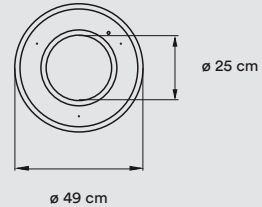

REF.

PRICE

SAT SP LED DIM0-10V	930 €
SAT SP LED DIMDALI	1.040 €
SAT SP LED DIMBT	1.090 €

MATERIALS & COMPONENTS

Wood Veneer Shade

- White Top Diffuser
- Black is available if you want no upward light diffusion
- Matt Satin Acrylic Bottom Diffuser

LIGHT SOURCE

Class I

120 - 277V: Dimmable 0-10V or DALI
220-240V: Dimmable Bluetooth - BT

Nickel Metal Canopy:
ø 17 cm - DIM0-10V & BT
ø 23 cm - DALI

Driver:
Constant Current 700mA

3 Steel Cables: 2,5 m drop

Transparent Electrical Cable: 2,5 m drop

LED Integrated:
Led module
Energy class A*

3.000K, CRI>90, 25W, 50-60Hz, 1866 lm*
Available in 2.700K and 4.000K on request

*Measurements obtained by photometric laboratory tests using ivory white shades. Veneer Ref: 20 Ivory White.

FINISHES

WOOD VENEER

20 Ivory White	26 Red
21 Natural Cherry	28 Blue
22 Natural Beech	29 Grey
24 Yellow	33 Pale Rose
25 Orange	34 Sea Blue

PACKAGING

Box Size: 61 x 61 x 34 cm

Box Volume: 0,13 m³

Weight: Gross - 7,3 Kg | Net - 3,1 Kg