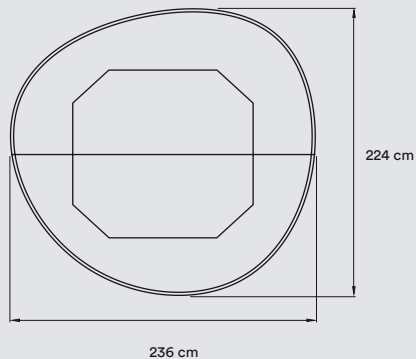

REF.

PRICE

CLBO 15 TOT3 LED DIM GB	23.670 €
CLBO 15 TOT3 LED DIM WB	23.560 €

LIGHT SOURCE

Class I

220-250V

3 Circuits: 3 Independent Dimmable Circuits. Dimming & Control of the Central Shade, Periferal Shades & Soptlights.

Circuit 1

4 Spotlights GU10 - LED DIM 4 x 3,7 W

Circuit 2

1 TOT3 S LED **Driver:** Constant Current 900mA

LED Integrated:
Led module

Circuit 3

3 ATA SP	3 x Bulbs E27 - LED Globe DIM 16 W
2 MMIK S	2 x Bulbs E27 - LED Mini Globe DIM 7 W
1 POD SP	1 x Bulb E27 - LED Spherical DIM 11 W
1 POD SM	1 x Bulb E27 - LED Spherical DIM 11 W
1 POPY SP	1 x Bulb E27 - LED Spherical DIM 11 W
4 RDROP SM	4 x Bulbs G9 - LED DIM 3 W
2 RDROP SG	2 x Bulbs G9 - LED DIM 3 W

Energy class A+ - Bulbs included

MATERIALS & COMPONENTS

15 Wood Veneer Shades
Shade mount required

White Laquered Wood Canopy

6 Ceramic Birds in Gold - GB or White Glaze - WB

Electrical & Steel Cables: The measurements have been calculated for a ceiling height of 350 - 400cm. If your ceiling is higher let us know so we can adjust your cable lengths.

FINISHES

WOOD VENEER

20 Ivory White

22 Natural Beech

PACKAGING

For freight, please consult our offices

Total Volume: 8,4 m³

Total Weight: Gross - 394 Kg | Net - 141,9 Kg