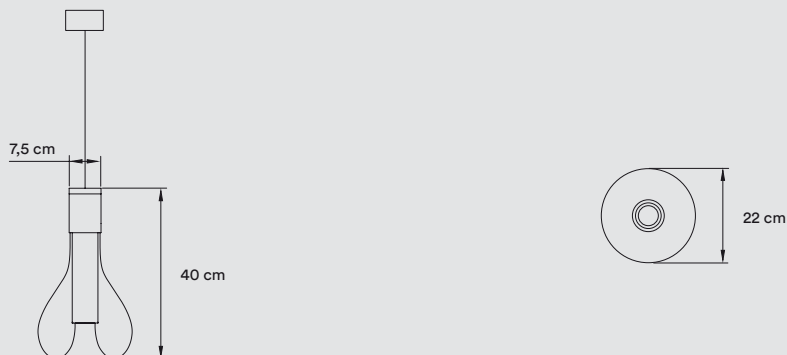

REF.

PRICE

ERIS S AL	930 €
ERIS S BK	960 €

LIGHT SOURCE

Class I

220-250V

GU10 Lamp Holder

Recommended Bulb - Included
LED DIM 3,7 W, 178 lm*
Energy Class A*

*Measurements obtained by theoretical calculations at LZF using ivory white shades. Veneer Ref: 20 Ivory White.

PACKAGING

Box size: 54 × 36 × 36 cm

Box volume: 0,07 m³

Weight: Gross - 4 Kg | Net - 2 Kg

MATERIALS & COMPONENTS

Wood Veneer Shade

Hand Blown Glass: Borosilicate*

Metal Structure

Black Metal Canopy: ø 8 cm

Black Electrical Cable: 2,5 m drop

*Borosilicate glass is highly resistant to thermal shock

FINISHES

WOOD VENEER

20 Ivory White	22 Natural Beech
21 Natural Cherry	33 Pale Rose

ESTRUCTURE

AL-Aluminium	BK-Matt Black