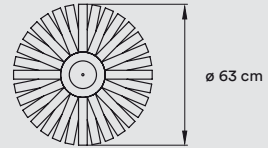

REF.

POPPY SP

PRICE

790 €

LIGHT SOURCE

Class I

220 - 250V

E27 Lamp Holder

Recommended Bulbs - Not Included
LED Spherical DIM 11 W, 500 lm*
Energy Class A*

*Measurements obtained by theoretical calculations at LZF using ivory white shades & recommended bulbs.
Veneer Ref: 20 Ivory White.

PACKAGING

Box size: 66 x 66 x 62 cm

Box volume: 0,27 m³

Weight: Gross - 6,9 Kg | Net - 2,6 Kg

MATERIALS & COMPONENTS

Wood Veneer Shade

Nickel Metal Canopy: ø 12 cm

3 Steel Cable: 2,5 m drop

Transparent Electrical Cable: 2,5 m drop

FINISHES

WOOD VENEER

- 20 Ivory White
- 26 Red
- 21 Natural Cherry
- 28 Blue
- 22 Natural Beech
- 29 Grey
- 24 Yellow
- 33 Pale Rose
- 25 Orange
- 34 Sea Blue