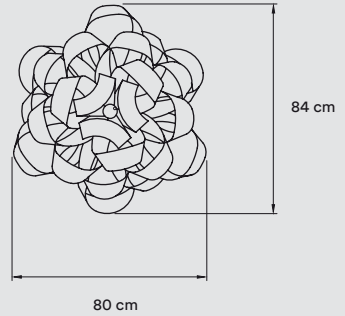

REF.

PRICE

ATA SB LED DIM0-10V	1.610 €
ATA SB LED DIMDALI	1.740 €
ATA SB LED DIMBT	1.740 €

MATERIALS & COMPONENTS

Wood Veneer Shade

Nickel Metal Canopy:
ø 17 cm - DIM0-10V & BT
ø 23 cm - DALI

Steel Cable: 2,5 m drop

Transparent Electrical Cable: 2,5 m drop

LIGHT SOURCE

Class I

120 - 277V: Dimmable 0-10V or DALI
220-240V: Dimmable Bluetooth - BT

Driver:
Constant Current 700mA

LED Integrated:
Led Module
Energy class A*

3.000K, CRI>90, 30W, 50-60Hz, 2274 lm*
Available in 2.700K and 4.000K on request

*Measurements obtained by theoretical calculations at LZP using ivory white shades. Veneer Ref: 20 Ivory White.

FINISHES

WOOD VENEER

- 20 Ivory White
- 25 Orange
- 22 Natural Beech
- 33 Pale Rose
- 24 Yellow

PACKAGING

Box Size: 76 x 76 x 77 cm - Internally reinforced

Box Volume: 0,44 m³

Weight: Gross - 9,7 Kg | Net - 4,3 Kg