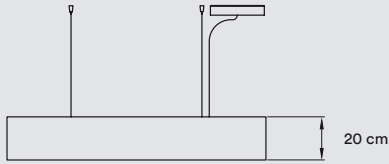

REF.

PRICE

SAT SG LED DIM0-10V	2.850 €
SAT SG LED DIMDALI	2.930 €
SAT SG LED DIMBT	3.030 €

MATERIALS & COMPONENTS

Wood Veneer Shade

- White Top Diffuser
  Black is available if you want no upward light diffusion
- Matt Satin Acrylic Bottom Diffuser

LIGHT SOURCE

Class I

120 - 277V: Dimmable 0-10V or DALI
220-240V: Dimmable Bluetooth - BT

Nickel Metal Canopy: ø 23 cm

4 Steel Cables: 2,5 m drop

Drivers:

- Constant Current 1400mA
- Constant Current 700mA

Transparent Electrical Cable: 2,5 m drop

LED Integrated:

Led module
Energy class A⁺

3.000K, CRI>90, 85W, 50-60Hz, 6890 lm*
Available in 2.700K and 4.000K on request

*Measurements obtained by photometric laboratory tests using ivory white shades. Veneer Ref: 20 Ivory White.

FINISHES

WOOD VENEER

20 Ivory White	26 Red
21 Natural Cherry	28 Blue
22 Natural Beech	29 Grey
24 Yellow	33 Pale Rose
25 Orange	34 Sea Blue

PACKAGING

Box Size: 139 x 139 x 37 cm - Wood crated for transport

Box Volume: 0,71 m³

Weight | Gross: 55,3 Kg | Net - 15,3 Kg