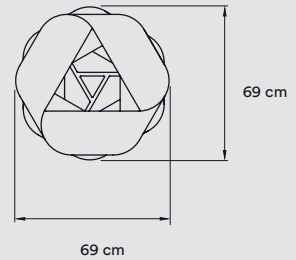

REF.

LK3 S

PRICE

1.860 €

LIGHT SOURCE

Class I

220 - 250V

E27 Lamp Holder

Recommended Bulbs - Not Included
3 LED Globe DIM 12 W, 1860 lm*
Energy Class A

*Measurements obtained by theoretical calculations at LZF using ivory white shades & recommended bulbs.
Veneer Ref: 20 Ivory White.

PACKAGING

Box size: 86 × 86 × 160 cm - Wood crated for transport

Box volume: 1,18 m³

Weight: Gross - 26,8 Kg | Net - 4,7 Kg

MATERIALS & COMPONENTS

Wood Veneer Shade

Black Metal Tripod

Nickel Canopy: ø 12 cm

3 Steel Cable: 2,5 m drop

Transparent Electrical Cable: 2,5 m drop

FINISHES

WOOD VENEER

	20 Ivory White		26 Red
	21 Natural Cherry		28 Blue
	22 Natural Beech		29 Grey
	24 Yellow		33 Pale Rose
	25 Orange		34 Sea Blue