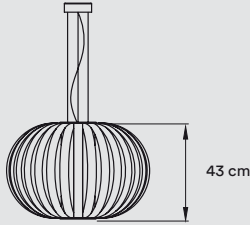

REF.

POPPY SP

PRICE

790 €

LIGHT SOURCE

Class I

220 - 250V

E27 Lamp Holder

Recommended Bulbs - Not Included
LED Spherical DIM 11 W, 500 lm*
Energy Class A*

*Measurements obtained by theoretical calculations at LZF using ivory white shades & recommended bulbs.
Veneer Ref: 20 Ivory White.

PACKAGING

Box size: 66 x 66 x 62 cm

Box volume: 0,27 m³

Weight: Gross - 6,9 Kg | Net - 2,6 Kg

MATERIALS & COMPONENTS

Wood Veneer Shade

Nickel Metal Canopy: ø 12 cm

3 Steel Cable: 2,5 m drop

Transparent Electrical Cable: 2,5 m drop

FINISHES

WOOD VENEER

- 20 Ivory White
- 26 Red
- 21 Natural Cherry
- 28 Blue
- 22 Natural Beech
- 29 Grey
- 24 Yellow
- 33 Pale Rose
- 25 Orange
- 34 Sea Blue