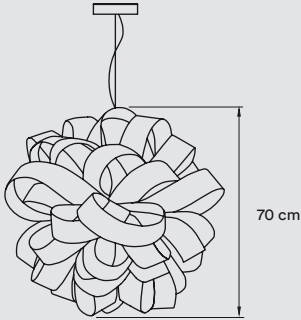

REF.

PRICE

ATA SB LED DIM0-10V	1.610 €
ATA SB LED DIMDALI	1.740 €
ATA SB LED DIMBT	1.740 €

MATERIALS & COMPONENTS

Wood Veneer Shade

Nickel Metal Canopy:
ø 17 cm - DIM0-10V & BT
ø 23 cm - DALI

Steel Cable: 2,5 m drop

Transparent Electrical Cable: 2,5 m drop

LIGHT SOURCE

Class I

120 - 277V: Dimmable 0-10V or DALI
220-240V: Dimmable Bluetooth - BT

Driver:
Constant Current 700mA

LED Integrated:
Led Module
Energy class A*

3.000K, CRI>90, 30W, 50-60Hz, 2274 lm*
Available in 2.700K and 4.000K on request

*Measurements obtained by theoretical calculations at LZP using ivory white shades. Veneer Ref: 20 Ivory White.

FINISHES

WOOD VENEER

- 20 Ivory White
- 25 Orange
- 22 Natural Beech
- 33 Pale Rose
- 24 Yellow

PACKAGING

Box Size: 76 x 76 x 77 cm - Internally reinforced

Box Volume: 0,44 m³

Weight: Gross - 9,7 Kg | Net - 4,3 Kg