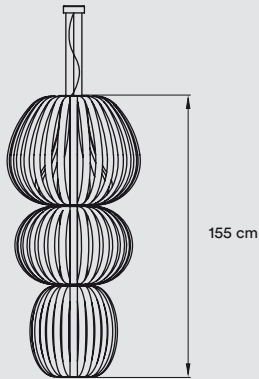

REF.

TOT3 S LED DIM0-10V
TOT3 S LED DIMDALI
TOT3 S LED DIMBT

PRICE

3.620 €
3.730 €
3.730 €

MATERIALS & COMPONENTS

3 Wood Veneer Shade

Nickel Metal Canopy: $\varnothing$ 12 cm

3 Steel Cables: 2,5 m drop

Transparent Electrical Cable: 2,5 m drop

LIGHT SOURCE

Class I

120 - 277V: Dimmable 0-10V or DALI

220-240V: Dimmable Bluetooth - BT

Driver:

Constant Current 900mA

LED Integrated:

Led module
Energy class A*

3.000K, CRI>90, 60W, 50-60Hz, 1795 lm*
Available in 2.700K and 4.000K on request

*Measurements obtained by theoretical calculations at LZF using ivory white shades. Veneer Ref: 20 Ivory White.

FINISHES

WOOD VENEER

	20 Ivory White		26 Red
	21 Natural Cherry		28 Blue
	22 Natural Beech		29 Grey
	24 Yellow		33 Pale Rose
	25 Orange		34 Sea Blue

PACKAGING

Box Size:

Shades

Box 1: 76 × 76 × 69 cm | 0,40 m³ | 7,1 Kg

Box 2: 66 × 66 × 52 cm | 0,23 m³ | 5,9 Kg

Box 3: 51 × 51 × 62 cm | 0,16 m³ | 4 Kg

Electrical kit

Box 4: 182 × 37 × 25 cm | 0,17 m³ | 9,5 Kg

Weight: Total Gross - 26,5 Kg | Total Net - 15 Kg