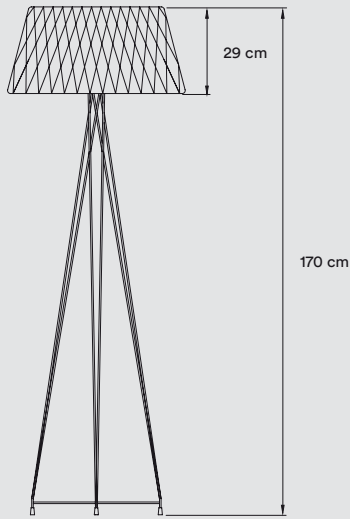

REF.

PRICE

LOLA P BK	1.550 €
LOLA P IV	1.550 €
LOLA P NI	1.780 €
LOLA P GD	1.880 €

LIGHT SOURCE

Class II

220 - 250V: Dimmable

E27 Lamp Holder

Recommended Bulb - Not Included
LED Globe DIM 12 W, 845 lm*
Energy Class A

*Measurements obtained by theoretical calculations at LZP using ivory white shades & recommended bulbs.
Veneer Ref: 20 Ivory White.

PACKAGING

Box size:

Foot

Box 1: 159 × 52 × 52 cm | 0,43 m³ | 7,4 Kg

Shade

Box 2: 66 × 66 × 42 cm | 0,18 m³ | 5,5 Kg

Weight: Gross - 13 Kg | Net - 4,1 Kg

MATERIALS & COMPONENTS

Woven Wood Veneer Shade
Shade mount required

Transparent Acrylic Frame

Metal Foot

Electrical Cable with dimming switch: 185 cm
IV - BK - NI - Black
GD - Gold

FINISHES

WOOD VENEER

- 20 Ivory White
- 22 Natural Beech

METAL

- BK-Matt Black
- NI-Matt Nickel
- IV-Matt Ivory
- GD-Gold