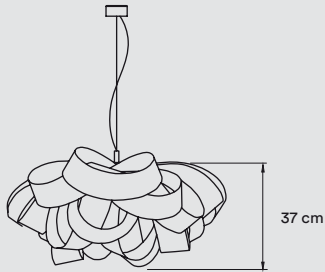

REF.

ATA SP

PRICE

620 €

LIGHT SOURCE

Class I

220 - 250V

E27 Lamp Holder

Recommended Bulb - Not Included
LED Globe DIM 12 W, 620 lm*
Energy Class A

*Measurements obtained by theoretical calculations at LZP using ivory white shades & recommended bulbs.
Veneer Ref: 20 Ivory White.

PACKAGING

Box Size: 76 x 76 x 49 cm

Box Volume: 0,28 m³

Weight: Gross - 7,1 Kg | Net - 2,1 Kg

MATERIALS & COMPONENTS

Wood Veneer Shade

Nickel Metal Canopy: ø 8 cm

Steel Cable: 2,5 m drop

Transparent Electrical Cable: 2,5 m drop

FINISHES

WOOD VENEER

	20 Ivory White		26 Red
	21 Natural Cherry		28 Blue
	22 Natural Beech		29 Grey
	24 Yellow		33 Pale Rose
	25 Orange		34 Sea Blue