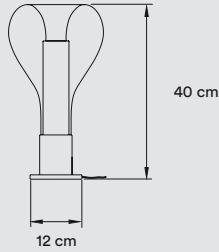

REF.

PRICE

ERIS M AL	970 €
ERIS M BK	930 €

LIGHT SOURCE

Class II

220-250V: Dimmable

GU10 Lamp Holder

Recommended Bulb - Included
LED DIM 3,7 W, 178 lm*
Energy Class A*

*Measurements obtained by theoretical calculations at LZP using ivory white shades. Veneer Ref: 20 Ivory White.

PACKAGING

Box Size: 54 x 36 x 36 cm

Box Volume: 0,07 m³

Weight: Gross - 5 Kg | Net - 2 Kg

MATERIALS & COMPONENTS

Wood Veneer Shade

Hand Blown Glass: Borosilicate*

Metal Base

Black Electrical Cable with Dimming Switch: 145 cm

*Borosilicate glass is highly resistant to thermal shock

FINISHES

WOOD VENEER

- 20 Ivory White
- 22 Natural Beech
- 21 Natural Cherry
- 33 Pale Rose

ESTRUCTURE

- AL-Aluminium
- BK-Matt Black