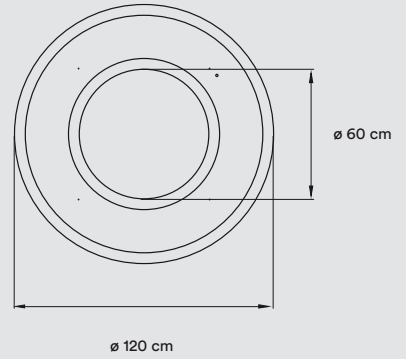

REF.

PRICE

SAT SG LED DIM0-10V	2.850 €
SAT SG LED DIMDALI	2.930 €
SAT SG LED DIMBT	3.030 €

MATERIALS & COMPONENTS

Wood Veneer Shade

- White Top Diffuser
  Black is available if you want no upward light diffusion
- Matt Satin Acrylic Bottom Diffuser

LIGHT SOURCE

Class I

120 - 277V: Dimmable 0-10V or DALI
220-240V: Dimmable Bluetooth - BT

Nickel Metal Canopy: ø 23 cm

4 Steel Cables: 2,5 m drop

Drivers:

- Constant Current 1400mA
- Constant Current 700mA

Transparent Electrical Cable: 2,5 m drop

LED Integrated:

Led module
Energy class A⁺

3.000K, CRI>90, 85W, 50-60Hz, 6890 lm*
Available in 2.700K and 4.000K on request

*Measurements obtained by photometric laboratory tests using ivory white shades. Veneer Ref: 20 Ivory White.

FINISHES

WOOD VENEER

20 Ivory White	26 Red
21 Natural Cherry	28 Blue
22 Natural Beech	29 Grey
24 Yellow	33 Pale Rose
25 Orange	34 Sea Blue

PACKAGING

Box Size: 139 x 139 x 37 cm - Wood crated for transport

Box Volume: 0,71 m³

Weight | Gross: 55,3 Kg | Net - 15,3 Kg