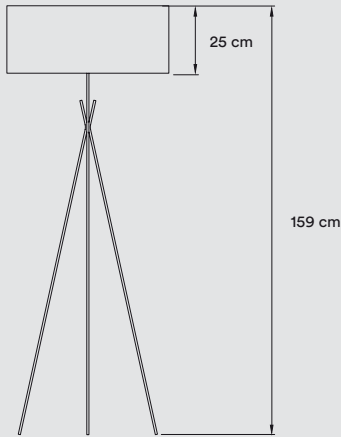

REF.

COS PG

PRICE

1.170 €

LIGHT SOURCE

Class II

220 - 250V: Dimmable

E27 Lamp Holder

Recommended Bulbs - Not Included
3 LED Spherical DIM 11 W, 2400 lm*
Energy Class A

*Measurements obtained by theoretical calculations at LZF using ivory white shades & recommended bulbs.
Veneer Ref: 20 Ivory White.

PACKAGING

Box size:

Tripod Stand
Box 1: 159 × 52 × 52 cm | 0,43 m³ | 7,2 Kg

Shade
Box 2: 79 × 79 × 42 cm | 0,26 m³ | 7,1 Kg

Weight: Gross - 14,3 Kg | Net - 4,6 Kg

MATERIALS & COMPONENTS

Wood Veneer Shade
Shade mount required

Matt Satin Acrylic Upper Diffuser

Matt Nickel Metal Tripod & Base

Transparent Electrical Cable with Dimming Switch: 185 cm

FINISHES

WOOD VENEER

- 20 Ivory White
- 26 Red
- 21 Natural Cherry
- 28 Blue
- 22 Natural Beech
- 29 Grey
- 24 Yellow
- 33 Pale Rose
- 25 Orange
- 34 Sea Blue