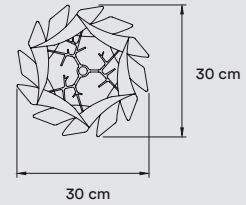

REF.

PRICE

SC SP BK	370 €
SC SP WH	370 €
SC SP NI	370 €

LIGHT SOURCE

Class I

220 - 250V

E27 Lamp Holder

Recommended Bulb - Not Included
LED Globe DIM 12 W, 900 lm*
Energy Class A

*Measurements obtained by theoretical calculations at LZP using ivory white shades & recommended bulbs.
Veneer Ref: 20 Ivory White.

PACKAGING

Box Size: 41 x 41 x 48 cm

Box Volume: 0,08 m³

Weight: Gross - 3 Kg | Net - 1 Kg

MATERIALS & COMPONENTS

Wood Veneer Shade

Metal Tripod & Canopy: ø 8 cm

Electrical Cable: 2,5 m drop

FINISHES

WOOD VENEER

20 Ivory White	26 Red
21 Natural Cherry	28 Blue
22 Natural Beech	29 Grey
24 Yellow	33 Pale Rose
25 Orange	34 Sea Blue

CANOPY, CABLE & TRIPOD

- BK-Matt Black / Black Cable & Black Tripod
- WH-Matt White / White Cable & White Tripod
- NI-Matt Nickel / Transparent Cable & Nickel Tripod