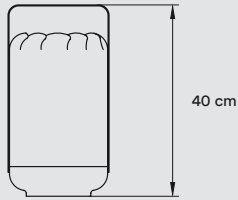

REF.

CHOU MPA

PRICE

450 €

LIGHT SOURCE

Class II

220 - 250V: Dimmable

E27 Lamp Holder

Recommended Bulb - Not Included
LED Spherical DIM 11 W, 600 lm*
Energy Class A*

*Measurements obtained by theoretical calculations at LZP using ivory white shades & recommended bulbs.
Veneer Ref: 20 Ivory White.

PACKAGING

Box Size: 31 x 31 x 57 cm

Box Volume: 0,05 m³

Weight: Gross - 2,4 Kg | Net - 1,2 Kg

MATERIALS & COMPONENTS

Wood Veneer Shade

Black Metal Base & Handle

Black Electrical Cable with Dimming Switch: 130 cm

FINISHES

WOOD VENEER

20 Ivory White	26 Red
21 Natural Cherry	28 Blue
22 Natural Beech	29 Grey
24 Yellow	33 Pale Rose
25 Orange	34 Sea Blue