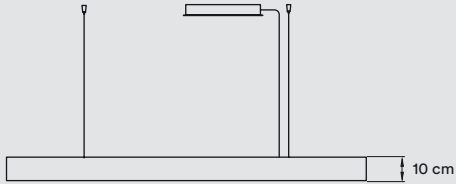

REF.	PRICE
I SSL 150 LED DIM0-10V	1.240 €
I SSL 150 LED DIMDALI	1.300 €
I SSL 150 LED DIMBT	1.370 €

LIGHT SOURCE Class I

120 - 277V: Dimmable 0-10V or DALI
220-240V: Dimmable Bluetooth - BT

Driver:
Constant Current 1400mA

LED Integrated:
Led module
Energy class A*

3.000K, CRI>90, 25W, 50-60Hz, 1632 lm*
Available in 2.700K and 4.000K on request

*Measurements obtained by photometric laboratory tests using ivory white shades. Veneer Ref: 20 Ivory White.

PACKAGING

Box Size: 182 x 37 x 25 cm

Box Volume: 0,17 m³

Weight: Gross - 11,6 Kg | Net - 4,1 Kg

MATERIALS & COMPONENTS

Wood Veneer Shade

Black or White Top Diffuser

- White Top Diffuser
- Black is available if you want no upward light diffusion
- Matt Satin Acrylic Bottom Diffuser

Nickel Metal Canopy: 34 x 11,5 x 5 cm

2 Steel Cables: 2,5 m drop

Transparent Electrical Cable: 2,5 m drop

FINISHES

WOOD VENEER

20 Ivory White	26 Red
21 Natural Cherry	28 Blue
22 Natural Beech	29 Grey
24 Yellow	33 Pale Rose
25 Orange	34 Sea Blue