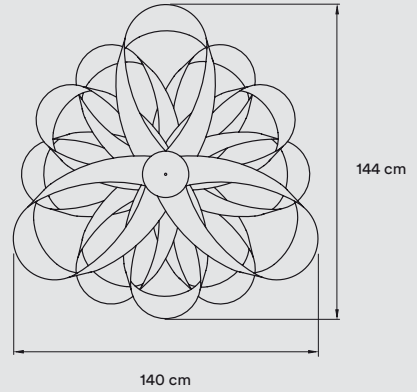

REF.

PRICE

ATA SG LED DIM	1.810 €
ATA SG LED DIMDALI	1.910 €
ATA SG LED DIMBT	2.000 €

MATERIALS & COMPONENTS

Wood Veneer Shade

Nickel Metal Canopy:
ø 17 cm - DIM0-10V & BT
ø 23 cm - DALI

LIGHT SOURCE

Class I

120 - 277V: Dimmable 0-10V or DALI
220-240V: Dimmable Bluetooth - BT

Steel Cable: 2,5 m drop

Transparent Electrical Cable: 2,5 m drop

Driver:

Constant Current 1400mA

LED Integrated:

Led Module
Energy class A*

3.000K, CRI>90, 52W, 50-60Hz, 2860 lm*
Available in 2.700K and 4.000K on request

*Measurements obtained by theoretical calculations at LZF using ivory white shades. Veneer Ref: 20 Ivory White.

FINISHES

WOOD VENEER

- 20 Ivory White
- 26 Red
- 21 Natural Cherry
- 28 Blue
- 22 Natural Beech
- 29 Grey
- 24 Yellow
- 33 Pale Rose
- 25 Orange
- 34 Sea Blue

PACKAGING

Box Size: 118 x 114 x 106 cm - Wood crated for transport

Box Volume: 1,43 m³

Weight: Gross -50 Kg | Net - 7 Kg