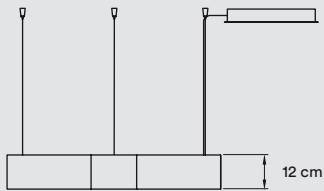

REF.

PRICE

X SM LED DIM0-10V	1.860 €
X SM LED DIMDALI	1.880 €
X SM LED DIMBT	1.980 €

LIGHT SOURCE

Class I

120 - 277V: Dimmable 0-10V or DALI

220-240V: Dimmable Bluetooth - BT

Driver:

Constant Current 1400mA

LED Integrated:

Led module

Energy class A*

3.000K, CRI90, 35W, 50-60Hz, 2832 lm*

Available in 2.700K and 4.000K on request

*Measurements obtained by photometric laboratory tests using ivory white shades. Veneer Ref: 20 Ivory White.

PACKAGING

Box Size: 79 × 79 × 42 cm

Box Volume: 0,26 m³

Weight: Gross - 13 Kg | Net - 5,2 Kg

MATERIALS & COMPONENTS

Wood Veneer Shade

Black or White Top Diffuser

- White Acrylic Top Diffuser

Black is available if you want no upward light diffusion

- Matt Satin Acrylic Bottom Diffuser

Nickel Metal Canopy: 34 × 11,5 × 5 cm

4 Steel Cables: 2,5 m drop

Transparent Electrical Cable: 2,5 m drop

FINISHES

WOOD VENEER

	20 Ivory White		26 Red
	21 Natural Cherry		28 Blue
	22 Natural Beech		29 Grey
	24 Yellow		33 Pale Rose
	25 Orange		34 Sea Blue