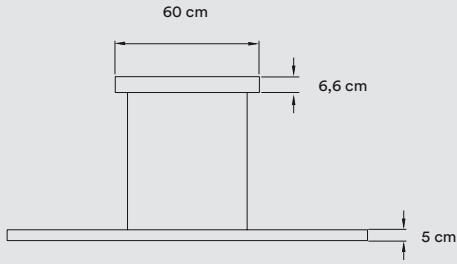

REF.

PRICE

I-LN S 150 BK LED DIM0-10V	930 €
I-LN S 150 BK LED DIMDALI	1.030 €
I-LN S 150 BK LED DIMBT	1.310 €
I-LN S 150 WH LED DIM0-10V	930 €
I-LN S 150 WH LED DIMDALI	1.030 €
I-LN S 150 WH LED DIMBT	1.310 €
I-LN S 150 NI LED DIM0-10V	1.250 €
I-LN S 150 NI LED DIMDALI	1.360 €
I-LN S 150 NI LED DIMBT	1.630 €

MATERIALS & COMPONENTS

Wood Veneer Shade

Matt Satin Acrylic Bottom Diffuser

Black Lacquered Metal Upper Cover Plate

Metal Canopy: 60 × 4 × 6,6 cm

2 Black Electrified Cables: 2,5 m drop

LIGHT SOURCE

Class I

120 - 277V: Dimmable 0-10V or DALI

220-240V: Dimmable Bluetooth - BT

Driver:

Constant Voltage 24V

LED Integrated:

Led strip

Energy class A*

3.000K, CRI>90, 40W, 50-60Hz, 1457 lm*

Available in 2.700K and 4.000K on request

*Measurements obtained by photometric laboratory tests using ivory white shades. Veneer Ref: 20 Ivory White.

PACKAGING

Box size: 174 × 22 × 24 cm

Box volume: 0,09 m³

Weight: Gross - 8 Kg | Net - 4,6 Kg

FINISHES

WOOD VENEER

20 Ivory White	26 Red
21 Natural Cherry	28 Blue
22 Natural Beech	29 Grey
24 Yellow	33 Pale Rose
25 Orange	34 Sea Blue

METAL CANOPY

BK-Matt Black	NI-Matt Nickel
WH-Matt White