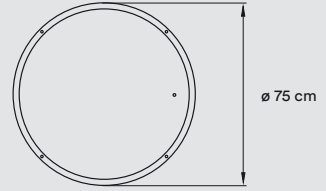

REF.

PRICE

SPRO SM 21 LED DIM0-10V	1.890 €
SPRO SM 21 LED DIMDALI	1.990 €
SPRO SM 21 LED DIMBT	2.090 €

LIGHT SOURCE

Class I

120 - 277V: Dimmable 0-10V or DALI
220-240V: Dimmable Bluetooth - BT

Driver:

Constant Current 1400mA

LED Integrated:

Led module
Energy class A*

3.000K, CRI>90, 48W, 50-60Hz, 1082 lm*
Available in 2.700K and 4.000K on request

*Measurements obtained by photometric laboratory tests using matt white outer shell and ivory white shades.
Veneer Ref: 20 Ivory White

PACKAGING

Box Size: 88 × 88 × 34 cm

Box Volume: 0,27 m³

Weight: Gross - 15,5 Kg | Net - 10,1 Kg

MATERIALS & COMPONENTS

Opaque Wood Shell

Wood Veneer Spirals

- White Acrylic Top Diffuser
- Black is available if you want no upward light diffusion
- Transparent Acrylic Bottom Diffuser

Black Metal Canopy:
ø 17 cm - DIM0-10V & BT
ø 23 cm - DALI

4 Black Steel Cables: 2,5 m drop

Black Electrical Cable: 2,5 m drop

FINISHES

WOOD SHELL

- 21 Natural Cherry

WOOD VENEER SPIRALS

- 21 Natural Cherry