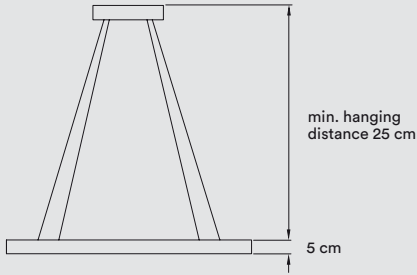

**PACKAGING**

Box Size: 73 × 73 × 9 cm

Box Volume: 0,05 m<sup>3</sup>

Weight | Gross: 5,4 Kg | Net - 4 Kg

**REF.**

**PRICE**

O-LN S 80 BK LED DIM0-10V	1.250 €
O-LN S 80 BK LED DIMDALI	1.390 €
O-LN S 80 BK LED DIMBT	1.490 €
O-LN S 80 WH LED DIM0-10V	1.250 €
O-LN S 80 WH LED DIMDALI	1.390 €
O-LN S 80 WH LED DIMBT	1.490 €
O-LN S 80 NI LED DIM0-10V	1.290 €
O-LN S 80 NI LED DIMDALI	1.430 €
O-LN S 80 NI LED DIMBT	1.530 €