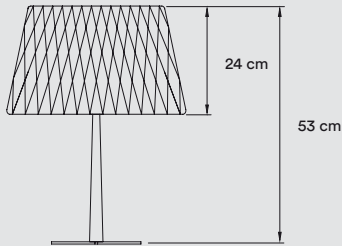

Black Electrical Cable with Dimming Switch: 145 cm

**FINISHES**

**WOOD VENEER**

-  20 Ivory White
-  22 Natural Beech

**METAL**

-  BK-Matt Black
-  NI-Matt Nickel
-  IV-Matt Ivory
-  GD-Gold

**REF.****PRICE**