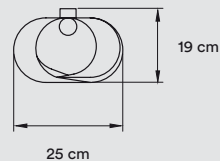

REF.

ORB A

PRICE

250 €

LIGHT SOURCE

Class I

220 - 250V

E27 Lamp Holder

Recommended Bulb - Not Included
LED Spherical DIM 11 W, 600 lm*
Energy Class A*

*Measurements obtained by theoretical calculations at LZF using ivory white shades & recommended bulbs.
Veneer Ref: 20 Ivory White.

PACKAGING

Box Size: 42 x 30 x 27 cm

Box Volume: 0,03 m³

Weight: Gross - 1,8 Kg | Net - 0,6 Kg

MATERIALS & COMPONENTS

Wood Veneer Shade

Metal Back Plate

FINISHES

WOOD VENEER

20 Ivory White	26 Red
21 Natural Cherry	28 Blue
22 Natural Beech	29 Grey
24 Yellow	33 Pale Rose
25 Orange	34 Sea Blue