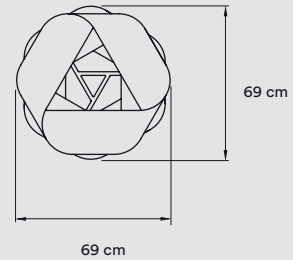

REF.

LK4 S

PRICE

2.430 €

LIGHT SOURCE

Class I

220 - 250V

E27 Lamp Holder

Recommended Bulbs - Not Included
4 LED Globe DIM 12 W, 2475 lm*
Energy Class A

*Measurements obtained by theoretical calculations at LZP using ivory white shades & recommended bulbs.
Veneer Ref: 20 Ivory White.

PACKAGING

Box size: 86 × 86 × 160 cm - Wood crated for transport

Box volume: 1,18 m³

Weight: Gross - 28 Kg | Net - 5,9 Kg

MATERIALS & COMPONENTS

Wood Veneer Shade

Black Metal Tripod

Nickel Metal Canopy: ø 12 cm

3 Steel Cable: 2,5 m drop

Transparent Electrical Cable: 2,5 m drop

FINISHES

WOOD VENEER

	20 Ivory White		26 Red
	21 Natural Cherry		28 Blue
	22 Natural Beech		29 Grey
	24 Yellow		33 Pale Rose
	25 Orange		34 Sea Blue