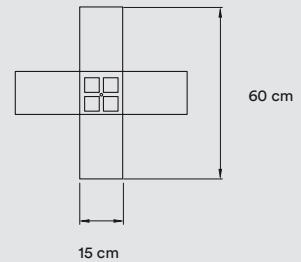

REF.

PRICE

CAR SM LED DIMO-10V	1.330 €
CAR SM LED DIMDALI	1.440 €
CAR SM LED DIMBT	1.530 €

LIGHT SOURCE

Class I

120 - 277V: Dimmable 0-10V or DALI

220-240V: Dimmable Bluetooth - BT

Driver:

Constant Current 1100mA

LED Integrated:

Led module

Energy class A*

3.000K, CRI>90, 32W, 50-60H, 1758 lm*

Available in 2.700K and 4.000K on request

*Measurements obtained by theoretical calculations at LZF using ivory white shades. Veneer Ref: 20 Ivory White.

PACKAGING

Box Size: 74 x 71 x 76 cm

Box Volume: 0,40 m³

Weight: Gross - 28,7 Kg | Net - 4,8 Kg

MATERIALS & COMPONENTS

Wood Veneer Shade

Matt Satin Acrylic Diffuser

Brushed Nickel Metal Trims & Canopy:

ø 17 cm - DIMO-10V & BT

ø 23 cm - DALI

Steel Cable: 2,5 m drop

Transparent Electrical Cable: 2,5 m drop

FINISHES

WOOD VENEER

	20 Ivory White		26 Red
	21 Natural Cherry		28 Blue
	22 Natural Beech		29 Grey
	24 Yellow		33 Pale Rose
	25 Orange		34 Sea Blue