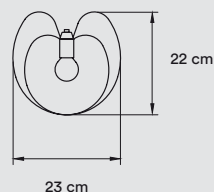

REF.

AIR A

PRICE

220 €

LIGHT SOURCE

Class I

220 - 250V

E14 Lamp Holder

Recommended Bulb - Not Included
LED Mini Globe DIM 5,5 W, 329 lm*
Energy Class A

*Measurements obtained by theoretical calculations at LZF using ivory white shades & recommended bulbs.
Veneer Ref: 20 Ivory White.

PACKAGING

Box Size: 42 x 30 x 27 cm

Box Volume: 0,03 m³

Weight: Gross - 1,3 Kg | Net - 0,3 Kg

MATERIALS & COMPONENTS

Wood Veneer Shade

Metal Back Plate

FINISHES

WOOD VENEER

	20 Ivory White		26 Red
	21 Natural Cherry		28 Blue
	22 Natural Beech		29 Grey
	24 Yellow		33 Pale Rose
	25 Orange		34 Sea Blue