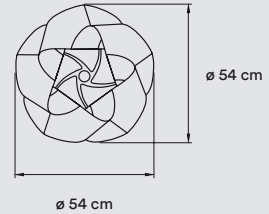

REF.

PRICE

SWRL SP BK	490 €
SWRL SP WH	490 €
SWRL SP NI	490 €

LIGHT SOURCE

Class I

220 - 250V

E27 Lamp Holder

Recommended Bulbs - Not Included
LED Globe DIM 12 W, 960 lm*
Energy Class A

*Measurements obtained by theoretical calculations at LZP using ivory white shades & recommended bulbs.
Veneer Ref: 20 Ivory White.

PACKAGING

Box size: 61 × 61 × 34 cm

Box volume: 0,13 m³

Weight: Gross - 4,4 Kg | Net - 1,3 Kg

MATERIALS & COMPONENTS

Wood Veneer Shade

Metal Tripod & Canopy: ø 8 cm

Electrical Cable: 2,5 m drop

FINISHES

WOOD VENEER

20 Ivory White	26 Red
21 Natural Cherry	28 Blue
22 Natural Beech	29 Grey
24 Yellow	33 Pale Rose
25 Orange	34 Sea Blue

CANOPY, CABLE & TRIPOD

BK-Matt Black / Black Cable & Black Tripod
WH-Matt White / White Cable & White Tripod
NI-Matt Nickel / Transparent Cable & Nickel Tripod