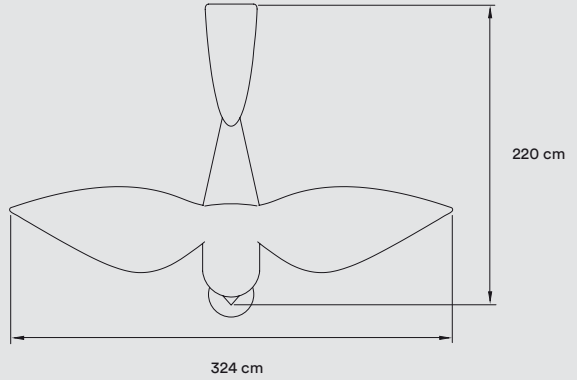

REF.

PRICE

BIRD LS H LED DIM0-10V	46.920 €
BIRD LS H LED DALI	47.510 €
BIRD LS H LED DIMBT	47.450 €

LIGHT SOURCE

Class I

120 - 277V: Dimmable 0-10V or DALI
220 - 240V: Bluetooth Dimming

Driver:
Constant Current 2100mA

LED Integrated:
Led module
Energy class A*

4.000K, CRI>90, 90W, 50-60Hz

E27 Lamp Holder

Recommended Bulb - Not Included
LED Globe DIM 16 W
Energy class A*

MATERIALS & COMPONENTS

Oak & Birch Wood

Wood Veneer Diffuser

Frosted Glass Ball

Nickel Metal Canopy
34 x 11,5 x 5 cm - DIM0-10V
56 x 16 x 6 cm - BT & DALI

3 Steel Cables: 5 m drop

Transparent Electrical Cables: 5 m drop

FINISHES

WOOD VENEER

20 Ivory White

PACKAGING

Box size: 178 x 83 x 86 cm

Box volume: 1,27 m³

Weight: Gross - 90 Kg | Net - 25 Kg