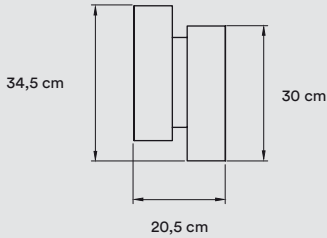

REF.

PRICE

BKNT DU A BK LED DIM0-10V	500 €
BKNT DU A IV LED DIM0-10V	500 €
BKNT DU A NI LED DIM0-10V	530 €
BKNT DU A GD LED DIM0-10V	530 €

LIGHT SOURCE

Class I

120 - 277V: Dimmable 0-10V

Driver:

Constant Current 250mA

LED Integrated:

Led module
Energy class A*

3.000K, CRI>90, 10W, 50-60Hz, 342 lm*
Available in 2.700K and 4.000K on request

*Measurements obtained by photometric laboratory tests using ivory white shades. Veneer Ref: 20 Ivory White.

PACKAGING

Box Size: 37 × 33 × 8 cm

Box Volume: 0,01 m³

Weight: Gross - 2,3 Kg | Net - 1,3 Kg

MATERIALS & COMPONENTS

2 Wood Veneer Shades

Metal Back Plate

FINISHES

WOOD VENEER

20 Ivory White	22 Natural Beech
21 Natural Cherry	29 Grey

METAL

BK-Matt Black	NI-Matt Nickel
IV-Matt Ivory	GD-Gold