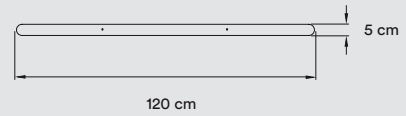

REF.

I-LN S 120 BK LED DIMO-10V	880 €
I-LN S 120 BK LED DIMDALI	980 €
I-LN S 120 BK LED DIMBT	1.250 €
I-LN S 120 WH LED DIMO-10V	880 €
I-LN S 120 WH LED DIMDALI	980 €
I-LN S 120 WH LED DIMBT	1.250 €
I-LN S 120 NI LED DIMO-10V	1.200 €
I-LN S 120 NI LED DIMDALI	1.300 €
I-LN S 120 NI LED DIMBT	1.580 €

PRICE

MATERIALS & COMPONENTS

Wood Veneer Shade

Matt Satin Acrylic Bottom Diffuser

Lacquered Metal Upper Cover Plate

Metal Canopy: 60 × 4 × 6,6 cm

2 Black Electrified Cables: 2,5 m drop

LIGHT SOURCE

Class I

120 - 277V: Dimmable 0-10V or DALI

220-240V: Dimmable Bluetooth - BT

Driver:

Constant Voltage 24V

LED Integrated:

Led strip

Energy class A*

3.000K, CRI>90, 30W, 50-60Hz, 1165 lm*

Available in 2.700K and 4.000K on request

*Measurements obtained by photometric laboratory tests using ivory white shades. Veneer Ref: 20 Ivory White.

PACKAGING

Box size: 138 × 21 × 24 cm

Box volume: 0,07 m³

Weight: Gross - 7,5 Kg | Net - 4,4 Kg

FINISHES

WOOD VENEER

20 Ivory White	26 Red
21 Natural Cherry	28 Blue
22 Natural Beech	29 Grey
24 Yellow	33 Pale Rose
25 Orange	34 Sea Blue

METAL CANOPY

BK-Matt Black	NI-Matt Nickel
WH-Matt White