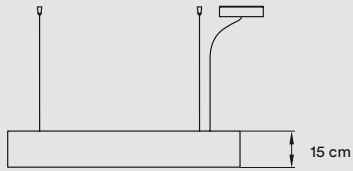

REF.

PRICE

SPRO SG BK LED DIM0-10V	2.900 €
SPRO SG WH LED DIM0-10V	2.900 €
SPRO SG BK LED DIMDALI	3.060 €
SPRO SG WH LED DIMDALI	3.060 €
SPRO SG BK LED DIMBT	3.130 €
SPRO SG WH LED DIMBT	3.130 €

LIGHT SOURCE

Class I

120 - 277V: Dimmable 0-10V or DALI

220-240V: Dimmable Bluetooth - BT

Drivers:

- Constant Current 1400mA
- Constant Current 700mA

LED Integrated:

Led module
Energy class A*

3.000K, CRI>90, 85W, 50-60Hz, 2093 lm*
Available in 2.700K and 4.000K on request

*Measurements obtained by photometric laboratory tests
using matt white outer shell and ivory white shades.

Veneer Ref: 20 Ivory White

PACKAGING

Box Size: 110 x 110 x 36 cm

Box Volume: 0,44 m³

Weight: Gross - 24,8 Kg | Net - 17 Kg

MATERIALS & COMPONENTS

Acrylic Outer Shell

Wood Veneer Spirals

- White Acrylic Top Diffuser
  Black is available if you want no upward light diffusion
- Transparent Acrylic Bottom Diffuser

Metal Canopy: ø 23 cm

4 Black Steel Cables: 2,5 m drop

Electrical Cable: 2,5 m drop

FINISHES

ACRYLIC SHELL

● BK- Matt Black   ● WH- Matt White

WOOD VENEER SPIRALS

● 20 Ivory White	● 26 Red
● 21 Natural Cherry	● 28 Blue
● 22 Natural Beech	● 29 Grey
● 24 Yellow	● 33 Pale Rose
● 25 Orange	● 34 Sea Blue

METAL CANOPY

● BK-Matt Black & Black Cable
● WH-Matt White & White Cable