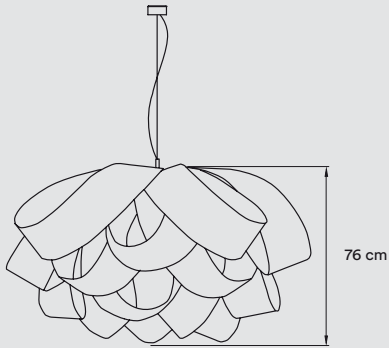

REF.

ATA SG

PRICE

1.500 €

LIGHT SOURCE

Class I

220 - 250V

E27 Lamp Holder

Recommended Bulbs - Not Included
LED Globe DIM 12 W, 1860 lm*
Energy Class A

*Measurements obtained by theoretical calculations at LZP using ivory white shades & recommended bulbs.
Veneer Ref: 20 Ivory White.

PACKAGING

Box Size: 118 × 114 × 106 cm - Wood crated for transport

Box Volume: 1,43 m³

Weight: Gross -49,5 Kg | Net - 6,5 Kg

MATERIALS & COMPONENTS

Wood Veneer Shade

Nickel Metal Canopy: ø 8 cm

Steel Cable: 2,5 m drop

Transparent Electrical Cable: 2,5 m drop

FINISHES

WOOD VENEER

	20 Ivory White		26 Red
	21 Natural Cherry		28 Blue
	22 Natural Beech		29 Grey
	24 Yellow		33 Pale Rose
	25 Orange		34 Sea Blue