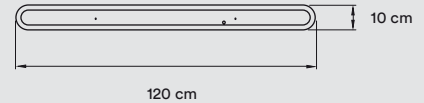

REF.

PRICE

I SSL 120 LED DIM0-10V	1.000 €
I SSL 120 LED DIMDALI	1.100 €
I SSL 120 LED DIMBT	1.220 €

LIGHT SOURCE

Class I

120 - 277V: Dimmable 0-10V or DALI

220-240V: Dimmable Bluetooth - BT

Driver:

Constant Current 1400mA

LED Integrated:

Led module

Energy class A*

3.000K, CRI>90, 25W, 50-60Hz, 1556 lm*

Available in 2.700K and 4.000K on request

*Measurements obtained by theoretical calculations at LZF using ivory white shades. Veneer Ref: 20 Ivory White.

PACKAGING

Box Size: 31 x 31 x 152 cm

Box Volume: 0,15 m³

Weight: Gross - 7,5 Kg | Net - 3,5 Kg

MATERIALS & COMPONENTS

Wood Veneer Shade

Black or White Top Diffuser

- White Top Diffuser

Black is available if you want no upward light diffusion

- Matt Satin Acrylic Bottom Diffuser

Nickel Metal Canopy: 34 x 11,5 x 5 cm

2 Steel Cables: 2,5 m drop

Transparent Electrical Cable: 2,5 m drop

FINISHES

WOOD VENEER

	20 Ivory White		26 Red
	21 Natural Cherry		28 Blue
	22 Natural Beech		29 Grey
	24 Yellow		33 Pale Rose
	25 Orange		34 Sea Blue