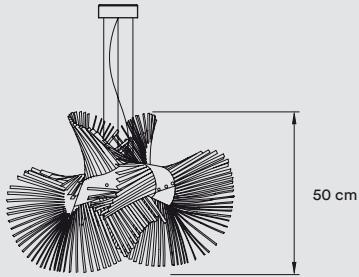

REF.

MMIK S

PRICE

790 €

LIGHT SOURCE

Class I

220 - 250V

E27 Lamp Holder

Recommended Bulbs - Not Included
LED Mini Globe DIM 7 W, 385 lm*
Energy Class A*

*Measurements obtained by theoretical calculations at LZF using ivory white shades & recommended bulbs.
Veneer Ref: 20 Ivory White.

PACKAGING

Box size: 66 × 66 × 62 cm

Box volume: 0,27 m³

Weight: Gross - 5,7 Kg | Net - 2,1 Kg

MATERIALS & COMPONENTS

Wood Veneer Shade

Metal Structure in Chrome

Nickel Metal Canopy: ø 12 cm

3 Steel Cable: 2,5 m drop

Transparent Electrical Cable: 2,5 m drop

FINISHES

WOOD VENEER

	20 Ivory White		26 Red
	21 Natural Cherry		28 Blue
	22 Natural Beech		29 Grey
	24 Yellow		33 Pale Rose
	25 Orange		34 Sea Blue