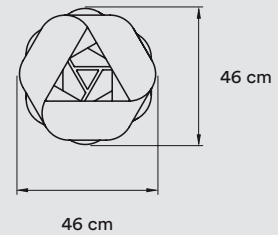

REF.

PRICE

LK SP BK	430 €
LK SP WH	430 €
LK SP NI	430 €

LIGHT SOURCE

Class I

220 - 250V

E27 Lamp Holder

Recommended Bulbs - Not Included
LED Globe DIM 12 W, 960 lm*
Energy Class A

*Measurements obtained by theoretical calculations at LZP using ivory white shades & recommended bulbs.
Veneer Ref: 20 Ivory White.

PACKAGING

Box Size: 51 × 51 × 32 cm

Box Volume: 0,08 m³

Weight: Gross - 3,5 Kg | Net - 1 Kg

MATERIALS & COMPONENTS

Wood Veneer Shade

Metal Tripod & Canopy: ø 8 cm

Electrical Cable: 2,5 m drop

FINISHES

WOOD VENEER

	20 Ivory White		26 Red
	21 Natural Cherry		28 Blue
	22 Natural Beech		29 Grey
	24 Yellow		33 Pale Rose
	25 Orange		34 Sea Blue

CANOPY, CABLE & TRIPOD

	BK-Matt Black / Black Cable & Black Tripod
	WH-Matt White / White Cable & White Tripod
	NI-Matt Nickel / Transparent Cable & Nickel Tripod