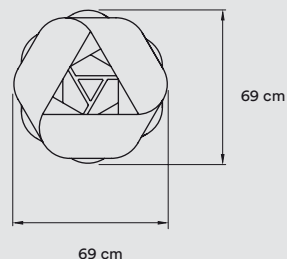

REF.

LK6 S

PRICE

2.780 €

LIGHT SOURCE

Class I

220 - 250V

E27 Lamp Holder

Recommended Bulbs - Not Included
6 LED Globe DIM 12 W, 3715 lm*
Energy Class A

*Measurements obtained by theoretical calculations at LZF using ivory white shades & recommended bulbs.
Veneer Ref: 20 Ivory White.

PACKAGING

Box size: 88 × 88 × 210 cm - Wood crated for transport

Box volume: 1,63 m³

Weight: Gross - 32,3 Kg | Net - 8,3 Kg

MATERIALS & COMPONENTS

Wood Veneer Shade

Black Metal Tripod

Nickel Metal Canopy: ø 12 cm

3 Steel Cable: 2,5 m drop

Transparent Electrical Cable: 2,5 m drop

FINISHES

WOOD VENEER

	20 Ivory White		26 Red
	21 Natural Cherry		28 Blue
	22 Natural Beech		29 Grey
	24 Yellow		33 Pale Rose
	25 Orange		34 Sea Blue