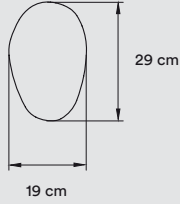

REF.

PRICE

G2 A LED DIM0-10V

430 €

LIGHT SOURCE

Class I

120 - 277V: Dimmable 0-10V

Driver:

Constant Current 250mA

LED Integrated:

Led module

Energy class A*

3.000K, CRI>90, 12W, 50-60Hz, 690 lm*

Available in 2.700K and 4.000K on request

*Measurements obtained by photometric laboratory tests using ivory white shades. Veneer Ref: 20 Ivory White.

PACKAGING

Box Size: 24 x 24 x 42 cm

Box Volume: 0,02 m³

Weight: Gross - 1,7 Kg | Net - 0,6 Kg

MATERIALS & COMPONENTS

Wood Veneer Shade

Matt Satin Acrylic Frontal Diffuser

Metal Back Plate

FINISHES

WOOD VENEER

20 Ivory White	26 Red
21 Natural Cherry	28 Blue
22 Natural Beech	29 Grey
24 Yellow	33 Pale Rose
25 Orange	34 Sea Blue