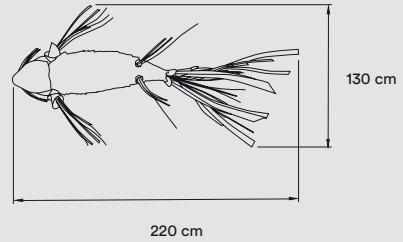

REF.

PRICE

KOGOI LS LED DIM0-10V	41.890 €
KOGOI LS LED DIMDALI	42.280 €
KOGOI LS LED DIMBT	42.390 €

LIGHT SOURCE

Class I

120 - 277V: Dimmable 0-10V or DALI
220 - 240V: Bluetooth Dimming

Driver:
Constant Current 3000mA

LED Integrated:
Led module
Energy class A*

4000/5000K, CRI>90, 90W, 50-60Hz

PACKAGING

Box sizes:

Body
Box 1: 163 × 58 × 70 cm | 0,66 m³ | 53 Kg

Head + Tail
Box 2: 129 × 76 × 137 cm | 1,34 m³ | 75 Kg

Weight: Gross - 128 Kg | Net - 23 Kg

MATERIALS & COMPONENTS

Oak & Birch Wood

Wood Veneer Diffuser

Nickel Metal Canopy:
34 × 11,5 × 5 cm - DIM0-10V
56 × 16 × 6 cm - BT & DALI

4 Steel Cables: 5 m drop

Transparent Electrical Cable 5 m drop

FINISHES

WOOD VENEER

20 Ivory White

22 Natural Beech