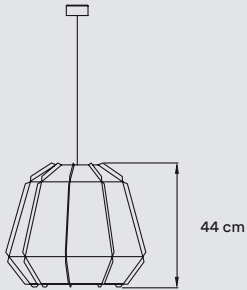

REF.

STCH BMK S

PRICE

820 €

LIGHT SOURCE

Class I

220 - 250V

E27 Lamp Holder

Recommended Bulbs - Not Included
LED Globe DIM 12 W, 845 lm*
Energy Class A

*Measurements obtained by theoretical calculations at LZP using ivory white shades & recommended bulbs.
Veneer Ref: 20 Ivory White.

PACKAGING

Box Size: 66 × 66 × 62 cm

Box Volume: 0,27 m³

Weight: Gross - 5,8 Kg | Net - 1,5 Kg

MATERIALS & COMPONENTS

Wood Veneer Shade

Nickel Metal Canopy: ø 8 cm

Transparent Electrical Cable: 2,5 m drop

FINISHES

WOOD VENEER

	20 Ivory White		28 Blue
	24 Yellow		29 Grey
	25 Orange		33 Pale Rose
	26 Red		34 Sea Blue