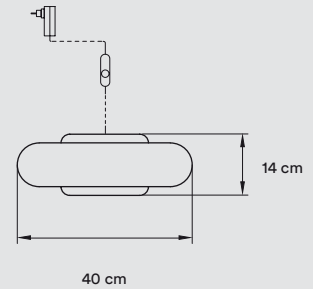

REF.

I M LED

PRICE

590 €

LIGHT SOURCE

Class II

230V: Dimmable

Driver:

Constant Voltage 24V

LED Integrated:

Led module

Energy class A*

3.000K, CRI>90, 18W, 50-60Hz, 524 lm*

Available in 2.700K and 4.000K on request

*Measurements obtained by theoretical calculations at LZF using ivory white shades. Veneer Ref: 20 Ivory White.

PACKAGING

Box Size: 51 × 51 × 32 cm

Box Volume: 0,08 m³

Weight: Gross - 4 Kg | Net - 1,7 Kg

MATERIALS & COMPONENTS

Wood Veneer Shade

Matt Satin Acylic Bottom & Upper Diffuser

Touch on/off Dimming Rod

Black Electrical Cable: 145 cm

Plug-in Driver

FINISHES

WOOD VENEER

	20 Ivory White		26 Red
	21 Natural Cherry		28 Blue
	22 Natural Beech		29 Grey
	24 Yellow		33 Pale Rose
	25 Orange		34 Sea Blue