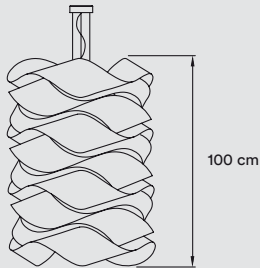

REF.

LK3 S

PRICE

1.860 €

LIGHT SOURCE

Class I

220 - 250V

E27 Lamp Holder

Recommended Bulbs - Not Included
3 LED Globe DIM 12 W, 1860 lm*
Energy Class A

*Measurements obtained by theoretical calculations at LZF using ivory white shades & recommended bulbs.
Veneer Ref: 20 Ivory White.

PACKAGING

Box size: 86 × 86 × 160 cm - Wood crated for transport

Box volume: 1,18 m³

Weight: Gross - 26,8 Kg | Net - 4,7 Kg

MATERIALS & COMPONENTS

Wood Veneer Shade

Black Metal Tripod

Nickel Canopy: ø 12 cm

3 Steel Cable: 2,5 m drop

Transparent Electrical Cable: 2,5 m drop

FINISHES

WOOD VENEER

	20 Ivory White		26 Red
	21 Natural Cherry		28 Blue
	22 Natural Beech		29 Grey
	24 Yellow		33 Pale Rose
	25 Orange		34 Sea Blue