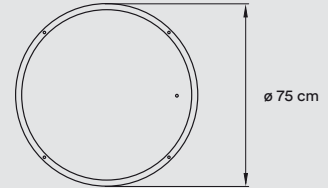

**PACKAGING**

Box Size: 139 x 139 x 37 cm - Wood crated for transport

Box Volume: 0,71 m<sup>3</sup>

Weight | Gross: 55,3 Kg | Net - 15,3 Kg

**REF.****PRICE**

SPRO SM BK LED DIM0-10V	1.890 €
SPRO SM WH LED DIM0-10V	1.890 €
SPRO SM BK LED DIMDALI	1.990 €
SPRO SM WH LED DIMDALI	1.990 €
SPRO SM BK LED DIMBT	2.090 €
SPRO SM WH LED DIMBT	2.090 €