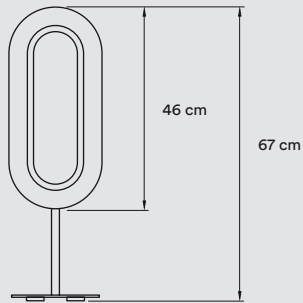

**METAL**

- BK-Matt Black
- NI-Matt Nickel
- IV-Matt Ivory
- GD-Gold

**PACKAGING**

Box Size: 69 x 33 x 8 cm

Box Volume: 0,02 m³

Weight: Gross - 5,3 Kg | Net - 2,3 Kg

**REF.****PRICE**

LENS OV M BK LED	795 €
LENS OV M IV LED	795 €
LENS OV M NI LED	975 €
LENS OV M GD LED	975 €