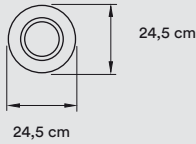

REF.

PRICE

LENS CR A BK LED DIM0-10V	459 €
LENS CR A IV LED DIM0-10V	459 €
LENS CR A NI LED DIM0-10V	504 €
LENS CR A GD LED DIM0-10V	504 €

MATERIALS & COMPONENTS

Wood Veneer Shade

Central Mirror

Metal Ring

LIGHT SOURCE

Class I

120 - 277V: Dimmable 0-10V

Driver:

Constant Voltage 24V

LED Integrated:

Led strip

Energy class A*

3.000K, CRI>90, 10W, 50-60Hz, 172 lm*

Available in 2.700K and 4.000K on request

*Measurements obtained by theoretical calculations at LZF using ivory white shades. Veneer Ref: 20 Ivory White.

FINISHES

WOOD VENEER

- 20 Ivory White
- 29 Grey
- 21 Natural Cherry
- 33 Pale Rose
- 22 Natural Beech
- 34 Sea Blue
- 24 Yellow

METAL

- BK-Matt Black
- NI-Matt Nickel
- IV-Matt Ivory
- GD-Gold

PACKAGING

Box Size: 37 x 33 x 8 cm

Box Volume: 0,01 m³

Weight: Gross - 4 Kg | Net - 1,2 Kg