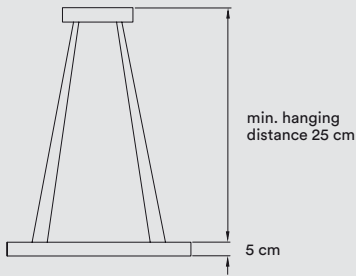

REF.

PRICE

O-LN S 60 BK LED DIM0-10V	990 €
O-LN S 60 BK LED DIMDALI	1.090 €
O-LN S 60 BK LED DIMBT	1.190 €
O-LN S 60 WH LED DIM0-10V	990 €
O-LN S 60 WH LED DIMDALI	1.060 €
O-LN S 60 WH LED DIMBT	1.160 €
O-LN S 60 NI LED DIM0-10V	1.020 €
O-LN S 60 NI LED DIMDALI	1.090 €
O-LN S 60 NI LED DIMBT	1.190 €

MATERIALS & COMPONENTS

Wood Veneer Shade

Matt Satin Acrylic Bottom Diffuser

Lacquered Metal Upper Cover Plate

Metal Canopy: ø 23 cm

2 Black Electrified Cables: 2,5 m drop

2 Black Steel Cables: 2,5 m drop

LIGHT SOURCE

Class I

120 - 277V: Dimmable 0-10V or DALI

220-240V: Dimmable Bluetooth - BT

Driver:

Constant Voltage 24V

LED Integrated:

Led strip

Energy class A*

3.000K, CRI>90, 42W, 50-60Hz, 1852 lm*
Available in 2.700K and 4.000K on request

*Measurements obtained by photometric laboratory tests using ivory white shades. Veneer Ref: 20 Ivory White.

FINISHES

WOOD VENEER

	20 Ivory White		26 Red
	21 Natural Cherry		28 Blue
	22 Natural Beech		29 Grey
	24 Yellow		33 Pale Rose
	25 Orange		34 Sea Blue

METAL CANOPY

	BK-Matt Black		NI-Matt Nickel
	WH-Matt White		

PACKAGING

Box Size: 73 × 73 × 9 cm

Box Volume: 0,05 m³

Weight | Gross: 5,4 Kg | Net - 4 Kg