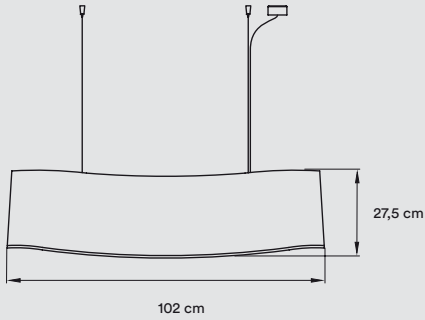

REF.

PRICE

NWAV S

620 €

LIGHT SOURCE

Class I

220 - 250V

E27 Lamp Holder

Recommended Bulbs - Not Included
LED Globe DIM 2 x 12 W, 1350 lm*
Energy Class A*

*Measurements obtained by theoretical calculations at LZF using Blue exterior & Yellow interior & recommended bulbs.
Veneer Ref: 28 Blue & 24 Yellow

PACKAGING

Box size: 121 x 31 x 34 cm

Box volume: 0,13 m³

Weight: Gross - 5 Kg | Net - 1,9 Kg

MATERIALS & COMPONENTS

Wood Veneer Shade

White Metal Structure

Nickel Metal Canopy: ø 8 cm

4 Steel Cables: 2,5 m drop

Transparent Electrical Cable: 2,5 m drop

FINISHES

WOOD VENEER COMBINATIONS

Exterior		with	Interior	
	21 Natural Cherry			20 Ivory White
	26 Red	with		24 Yellow
	28 Blue	with		24 Yellow