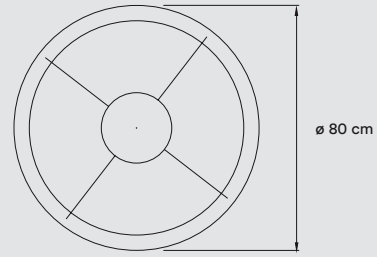

**PACKAGING**

Box Size: 73 × 73 × 9 cm

Box Volume: 0,05 m<sup>3</sup>

Weight | Gross: 5,4 Kg | Net - 4 Kg

**REF.**

**PRICE**

O-LN S 80 BK LED DIM0-10V	1.250 €
O-LN S 80 BK LED DIMDALI	1.390 €
O-LN S 80 BK LED DIMBT	1.490 €
O-LN S 80 WH LED DIM0-10V	1.250 €
O-LN S 80 WH LED DIMDALI	1.390 €
O-LN S 80 WH LED DIMBT	1.490 €
O-LN S 80 NI LED DIM0-10V	1.290 €
O-LN S 80 NI LED DIMDALI	1.430 €
O-LN S 80 NI LED DIMBT	1.530 €