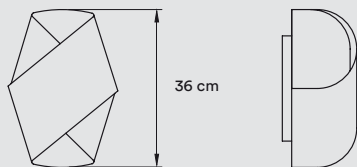

REF.

ORB A

PRICE

250 €

LIGHT SOURCE

Class I

220 - 250V

E27 Lamp Holder

Recommended Bulb - Not Included
LED Spherical DIM 11 W, 600 lm*
Energy Class A*

*Measurements obtained by theoretical calculations at LZF using ivory white shades & recommended bulbs.
Veneer Ref: 20 Ivory White.

PACKAGING

Box Size: 42 x 30 x 27 cm

Box Volume: 0,03 m³

Weight: Gross - 1,8 Kg | Net - 0,6 Kg

MATERIALS & COMPONENTS

Wood Veneer Shade

Metal Back Plate

FINISHES

WOOD VENEER

20 Ivory White	26 Red
21 Natural Cherry	28 Blue
22 Natural Beech	29 Grey
24 Yellow	33 Pale Rose
25 Orange	34 Sea Blue