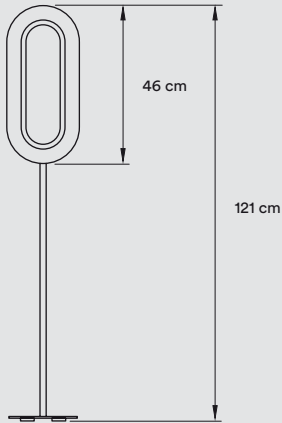

REF.

PRICE

LENS OV P BK LED	895 €
LENS OV P IV LED	895 €
LENS OV P NI LED	1.045 €
LENS OV P GD LED	1.090 €

MATERIALS & COMPONENTS

Wood Veneer Shade

Metal Ring, Stem & Base

Black Electrical Cable with Dimming Switch: 185 cm

LIGHT SOURCE

Class II

230V: Dimmable

Driver:

Constant Voltage 24V

LED Integrated:

Led module

Energy class A⁺

3000 K, CRI>90, 15W, 50-60Hz, 325 lm*

*Measurements obtained by theoretical calculations at LZP using ivory white shades. Veneer Ref: 20 Ivory White.

FINISHES

WOOD VENEER

- 20 Ivory White
- 28 Blue
- 21 Natural Cherry
- 29 Grey
- 22 Natural Beech
- 33 Pale Rose

METAL

- BK-Matt Black
- NI-Matt Nickel
- IV-Matt Ivory
- GD-Gold

PACKAGING

Box Size: 135 × 33 × 8 cm

Box Volume: 0,04 m³

Weight: Gross - 7,4 Kg | Net - 3,3 Kg