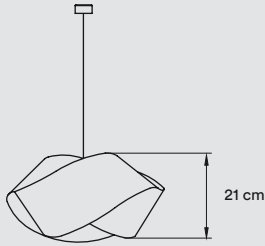

REF.

PRICE

NUT S BK	250 €
NUT S WH	250 €
NUT S NI	250 €

MATERIALS & COMPONENTS

Wood Veneer Shade

Metal Tripod

Metal Canopy ø 8 cm

Electrical Cable: 2,5 m drop

LIGHT SOURCE

Class I

220 - 250V

E27 Lamp Holder

Recommended Bulbs - Not Included
LED Globe DIM 12 W, 960 lm*
Energy Class A

*Measurements obtained by theoretical calculations at LZF using ivory white shades & recommended bulbs.
Veneer Ref: 20 Ivory White.

PACKAGING

Box size: 51 × 51 × 32 cm

Box volume: 0,08 m3

Weight: Gross - 3 Kg | Net - 0,8 Kg

FINISHES

WOOD VENEER

- 20 Ivory White
- 26 Red
- 21 Natural Cherry
- 28 Blue
- 22 Natural Beech
- 29 Grey
- 24 Yellow
- 33 Pale Rose
- 25 Orange
- 34 Sea Blue

CANOPY, CABLE & TRIPOD

- BK-Matt Black / Black Cable & Black Tripod
- WH-Matt White / White Cable & White Tripod
- NI-Matt Nickel / Transparent Cable & Nickel Tripod