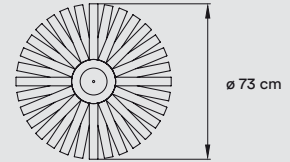

REF.

POPPY SM

PRICE

860 €

LIGHT SOURCE

Class I

220 - 250V

E27 Lamp Holder

Recommended Bulbs - Not Included
LED Spherical DIM 11 W, 500 lm*
Energy Class A*

*Measurements obtained by theoretical calculations at LZF using ivory white shades & recommended bulbs.
Veneer Ref: 20 Ivory White.

PACKAGING

Box size: 76 × 76 × 77 cm

Box volume: 0,44 m³

Weight: Gross - 7,6 Kg | Net - 2,9 Kg

MATERIALS & COMPONENTS

Wood Veneer Shade

Nickel Metal Canopy: ø 12 cm

3 Steel Cable: 2,5 m drop

Transparent Electrical Cable: 2,5 m drop

FINISHES

WOOD VENEER

	20 Ivory White		26 Red
	21 Natural Cherry		28 Blue
	22 Natural Beech		29 Grey
	24 Yellow		33 Pale Rose
	25 Orange		34 Sea Blue