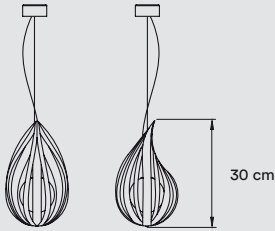

REF.

RDROP SP

PRICE

440 €

LIGHT SOURCE

Class I

220 - 250V

G9 Lamp Holder

Recommended Bulbs - Not Included
LED DIM 3W, 180 lm*
Energy Class A*

*Measurements obtained by theoretical calculations at LZF using ivory white shades & recommended bulbs.
Veneer Ref: 20 Ivory White.

PACKAGING

Box size: 42 x 30 x 27 cm

Box volume: 0,03 m³

Weight: Gross - 2,1 Kg | Net - 0,7 Kg

MATERIALS & COMPONENTS

Wood Veneer Shade

Frosted Glass Ball

Nickel Metal Canopy: ø 8 cm

Steel Cable: 2,5 m drop

Transparent Electrical Cable: 2,5 m drop

FINISHES

WOOD VENEER

- 20 Ivory White
- 26 Red
- 21 Natural Cherry
- 28 Blue
- 22 Natural Beech
- 29 Grey
- 24 Yellow
- 33 Pale Rose
- 25 Orange
- 34 Sea Blue