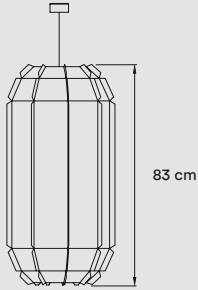

REF.

PRICE

STCH TBTU S

870 €

LIGHT SOURCE

Class I

220 - 250V

E27 Lamp Holder

Recommended Bulbs - Not Included
LED Globe DIM 12 W, 845 lm*
Energy Class A

*Measurements obtained by theoretical calculations at LZF using ivory white shades & recommended bulbs.
Veneer Ref: 20 Ivory White.

PACKAGING

Box Size: 51 × 51 × 106 cm

Box Volume: 0,28 m³

Weight: Gross - 5,8 Kg | Net - 1,4 Kg

MATERIALS & COMPONENTS

Wood Veneer Shade

Nickel Metal Canopy: ø 8 cm

Transparent Electrical Cable: 2,5 m drop

FINISHES

WOOD VENEER

- 20 Ivory White
- 28 Blue
- 24 Yellow
- 29 Grey
- 25 Orange
- 33 Pale Rose
- 26 Red
- 34 Sea Blue