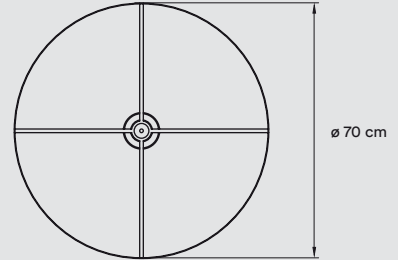

REF.

PRICE

GEA SG

620 €

LIGHT SOURCE

Class I

220 - 250V

E27 Lamp Holder

Recommended Bulbs - Not Included
3 LED Spherical DIM 11 W, 1950 lm*
Energy Class A*

*Measurements obtained by theoretical calculations at LZF using ivory white shades & recommended bulbs.
Veneer Ref: 20 Ivory White.

PACKAGING

Box Size: 79 x 79 x 42 cm

Box Volume: 0,26 m³

Weight: Gross - 7,9 Kg | Net - 3,2 Kg

MATERIALS & COMPONENTS

Wood Veneer Shade

Matt Satin Acrylic Diffuser

Metal Tripod in Chrome

Nickel Metal Canopy: ø 8 cm

Steel Cable: 2,5 m drop

Transparent Electrical Cable: 2,5 m drop

FINISHES

WOOD VENEER

- 20 Ivory White
- 26 Red
- 21 Natural Cherry
- 28 Blue
- 22 Natural Beech
- 29 Grey
- 24 Yellow
- 33 Pale Rose
- 25 Orange
- 34 Sea Blue