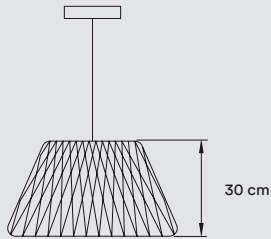

REF.

PRICE

LOLA SM BK LED DIM0-10V	1.150 €
LOLA SM BK LED DIMDALI	1.250 €
LOLA SM BK LED DIMBT	1.340 €
LOLA SM WH LED DIM0-10V	1.150 €
LOLA SM WH LED DIMDALI	1.250 €
LOLA SM WH LED DIMBT	1.340 €
LOLA SM NI LED DIM0-10V	1.190 €
LOLA SM NI LED DIMDALI	1.290 €
LOLA SM NI LED DIMBT	1.380 €

LIGHT SOURCE

Class I

120 - 277V: Dimmable 0-10V or DALI

220-240V: Dimmable Bluetooth - BT

Driver:

Constant Current 350mA

LED Integrated:

Led Module

Energy class A*

3.000K, CRI>90, 15W, 50-60Hz, 1137 lm*

Available in 2.700K and 4.000K on request

*Measurements obtained by theoretical calculations at LZF using ivory white shades. Veneer Ref: 20 Ivory White.

PACKAGING

Box Size: 66 × 66 × 42 cm

Box Volume: 0,18 m³

Weight: Gross - 10,4 Kg | Net - 4,4 Kg

MATERIALS & COMPONENTS

Woven Wood Veneer Shade

Transparent Acrylic Frame

Metal Canopy:

ø 17 cm - DIM0-10V & BT

ø 23 cm - DALI

Electrical Cable: 2,5 m drop

FINISHES

WOOD VENEER

20 Ivory White

29 Grey

22 Natural Beech

METAL CANOPY & CABLE

BK-Matt Black / Black Cable

WH-Matt White / White Cable

NI-Matt Nickel / Transparent Cable