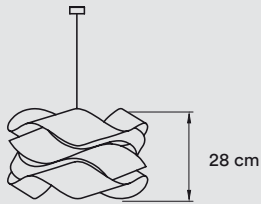

REF.

PRICE

LK SP BK	430 €
LK SP WH	430 €
LK SP NI	430 €

LIGHT SOURCE

Class I

220 - 250V

E27 Lamp Holder

Recommended Bulbs - Not Included
LED Globe DIM 12 W, 960 lm*
Energy Class A

*Measurements obtained by theoretical calculations at LZP using ivory white shades & recommended bulbs.
Veneer Ref: 20 Ivory White.

PACKAGING

Box Size: 51 × 51 × 32 cm

Box Volume: 0,08 m³

Weight: Gross - 3,5 Kg | Net - 1 Kg

MATERIALS & COMPONENTS

Wood Veneer Shade

Metal Tripod & Canopy: ø 8 cm

Electrical Cable: 2,5 m drop

FINISHES

WOOD VENEER

	20 Ivory White		26 Red
	21 Natural Cherry		28 Blue
	22 Natural Beech		29 Grey
	24 Yellow		33 Pale Rose
	25 Orange		34 Sea Blue

CANOPY, CABLE & TRIPOD

	BK-Matt Black / Black Cable & Black Tripod
	WH-Matt White / White Cable & White Tripod
	NI-Matt Nickel / Transparent Cable & Nickel Tripod