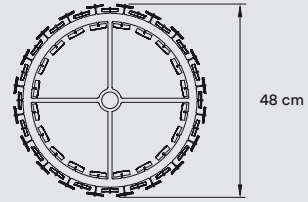

REF.

PRICE

MARU S 50 BK	450 €
MARU S 50 WH	450 €
MARU S 50 NI	450 €

LIGHT SOURCE

Class I

220 - 250V

E27 Lamp Holder

Recommended Bulb - Not Included
LED Globe DIM 12 W, 960 lm*
Energy Class A*

*Measurements obtained by theoretical calculations at LZF using ivory white shades & recommended bulbs.
Veneer Ref: 20 Ivory White.

PACKAGING

Box size: 55 x 52 x 8 cm

Box volume: 0,02 m³

Weight: Gross - 2,7 Kg | Net - 1,1 Kg

MATERIALS & COMPONENTS

Wood Veneer Shade

Nickel Metal Tripod

Metal Canopy: ø 8 cm

Electrical Cable: 2,5 m drop

This lamp requires self assembly

FINISHES

- 20 Ivory White
- 26 Red
- 21 Natural Cherry
- 28 Blue
- 22 Natural Beech
- 29 Grey
- 24 Yellow
- 33 Pale Rose
- 25 Orange
- 34 Sea Blue

METAL CANOPY & CABLE

- BK-Matt Black & Black Cable
- WH-Matt White & White Cable
- NI-Matt Nickel & Transparent Cable