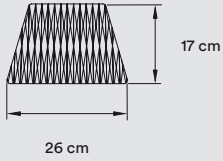

REF.

LOLA A

PRICE

370 €

LIGHT SOURCE

Class I

220 - 250V

2 GX53 Lamp Holder

Recommended Bulb - Not Included
LED Slim lamp 7 W, 400 lm*
Energy Class A*

*Measurements obtained by theoretical calculations at LZP using ivory white shades & recommended bulbs.
Veneer Ref: 20 Ivory White.

PACKAGING

Box Size: 42 × 30 × 27 cm

Box Volume: 0,03 m³

Weight: Gross - 2,8 Kg | Net - 0,8 Kg

MATERIALS & COMPONENTS

Woven Wood Veneer Shade

Acrylic Frame

Metal Back Plate

FINISHES

WOOD VENEER

20 Ivory White

22 Natural Beech