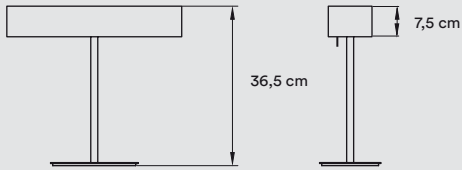

**WOOD VENEER**

- 20 Ivory White
- 22 Natural Beech
- 21 Natural Cherry
- 33 Pale Rose

**ESTRUCTURE**

- AL-Aluminium
- BK-Matt Black

**REF.**

I M LED

**PRICE**

590 €