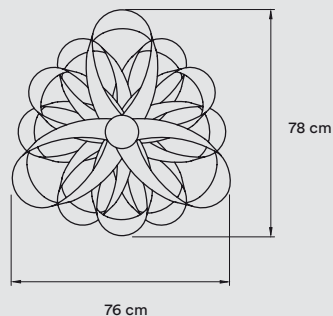

REF.

PRICE

ATA SP LED DIM0-10V	990 €
ATA SP LED DIMDALI	1.1120€
ATA SP LED DIMBT	1.220 €

LIGHT SOURCE

Class I

120 - 277V: Dimmable 0-10V or DALI

220-240V: Dimmable Bluetooth - BT

Driver:

Constant Current 350mA

LED Integrated:

Led Module

Energy class A*

3.000K, CRI>90, 15W, 50-60Hz, 1137 lm*

Available in 2.700K and 4.000K on request

*Measurements obtained by theoretical calculations at LZP using ivory white shades. Veneer Ref: 20 Ivory White.

PACKAGING

Box Size: 76 × 76 × 49 cm

Box Volume: 0,28 m³

Weight: Gross - 7,9 Kg | Net - 2,6 Kg

MATERIALS & COMPONENTS

Wood Veneer Shade

Nickel Metal Canopy:

ø 17 cm - DIM0-10V & BT

ø 23 cm - DALI

Steel Cable: 2,5 m drop

Transparent Electrical Cable: 2,5 m drop

FINISHES

WOOD VENEER

	20 Ivory White		26 Red
	21 Natural Cherry		28 Blue
	22 Natural Beech		29 Grey
	24 Yellow		33 Pale Rose
	25 Orange		34 Sea Blue