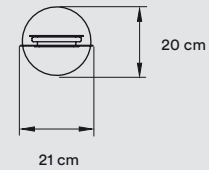

REF.

PRICE

LENS SOV P BK LED	1.035 €
LENS SOV P IV LED	1.035 €
LENS SOV P NI LED	1.195 €
LENS SOV P GD LED	1.195 €

MATERIALS & COMPONENTS

Wood Veneer Shade

Metal Ring, Stem & Base

Black Electrical Cable with Dimming Switch: 185 cm

LIGHT SOURCE

Class II

230V: Dimmable

Driver:

Constant Voltage 24V

LED Integrated:

Led module

Energy class A*

3000 K, CRI>90, 24W, 50-60Hz, 573 lm*

*Measurements obtained by theoretical calculations at LZP using ivory white shades. Veneer Ref: 20 Ivory White.

FINISHES

WOOD VENEER

20 Ivory White	28 Blue
21 Natural Cherry	29 Grey
22 Natural Beech	33 Pale Rose

METAL

BK-Matt Black	NI-Matt Nickel
IV-Matt Ivory	GD-Gold

PACKAGING

Box Size: 150 × 33 × 8 cm

Box Volume: 0,04 m³

Weight: Gross - 6,7 Kg | Net - 3,9 Kg