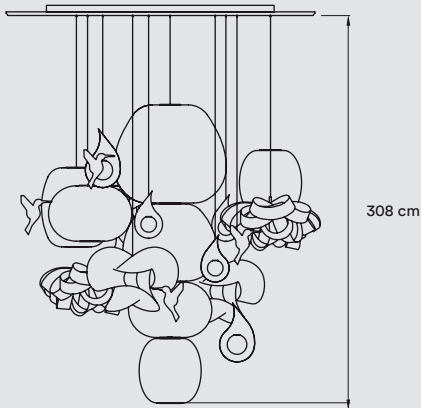

REF.

CLBO 15 TOT4 LED DIM GB
CLBO 15 TOT4 LED DIM WB

PRICE

24.890 €
23.560 €

LIGHT SOURCE

Class I

220-250V

3 Circuits: 3 Independent Dimmable Circuits. Dimming & Control of the Central Shade, Periferal Shades & Soptlights.

Circuit 1

4 Spotlights GU10 - LED DIM 4 x 3,7 W

Circuit 2

1 TOT4 S LED **Driver:** Constant Current 900mA

LED Integrated:
Led module

Circuit 3

3 ATA SP 3 x Bulbs E27 - LED Globe DIM 16 W
2 MMIK S 2 x Bulbs E27 - LED Mini Globe DIM 7 W
1 POD SP 1 x Bulb E27 - LED Spherical DIM 11 W
1 POD SM 1 x Bulb E27 - LED Spherical DIM 11 W
1 POPY SP 1 x Bulb E27 - LED Spherical DIM 11 W
4 RDROP SM 4 x Bulbs G9 - LED DIM 3 W
2 RDROP SG 2 x Bulbs G9 - LED DIM 3 W

Energy class A+ - Bulbs included

MATERIALS & COMPONENTS

15 Wood Veneer Shades
Shade mount required

White Laquered Wood Canopy

6 Ceramic Birds in Gold - GB or White Glaze - WB

Electrical & Steel Cables: The measurements have been calculated for a ceiling height of 350 - 400 cm. If your ceiling is higher let us know so we can adjust your cable lengths.

FINISHES

WOOD VENEER

20 Ivory White

22 Natural Beech

PACKAGING

For freight, please consult our offices

Total Volume: 8,4 m³

Total Weight: Gross - 405 Kg | Net - 143,1 Kg