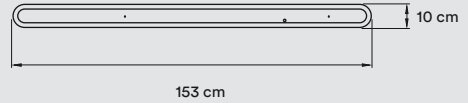

REF.	PRICE
I SSL 150 LED DIM0-10V	1.240 €
I SSL 150 LED DIMDALI	1.300 €
I SSL 150 LED DIMBT	1.370 €

LIGHT SOURCE Class I

120 - 277V: Dimmable 0-10V or DALI
220-240V: Dimmable Bluetooth - BT

Driver:
Constant Current 1400mA

LED Integrated:
Led module
Energy class A*

3.000K, CRI>90, 25W, 50-60Hz, 1632 lm*
Available in 2.700K and 4.000K on request

*Measurements obtained by photometric laboratory tests using ivory white shades. Veneer Ref: 20 Ivory White.

PACKAGING

Box Size: 182 x 37 x 25 cm

Box Volume: 0,17 m³

Weight: Gross - 11,6 Kg | Net - 4,1 Kg

MATERIALS & COMPONENTS

Wood Veneer Shade

Black or White Top Diffuser

- White Top Diffuser
- Black is available if you want no upward light diffusion
- Matt Satin Acrylic Bottom Diffuser

Nickel Metal Canopy: 34 x 11,5 x 5 cm

2 Steel Cables: 2,5 m drop

Transparent Electrical Cable: 2,5 m drop

FINISHES

WOOD VENEER

20 Ivory White	26 Red
21 Natural Cherry	28 Blue
22 Natural Beech	29 Grey
24 Yellow	33 Pale Rose
25 Orange	34 Sea Blue