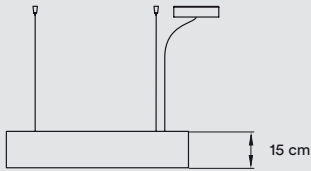

**PACKAGING**

Box Size: 139 x 139 x 37 cm - Wood crated for transport

Box Volume: 0,71 m<sup>3</sup>

Weight | Gross: 55,3 Kg | Net - 15,3 Kg

**REF.****PRICE**

SPRO SM BK LED DIM0-10V	1.890 €
SPRO SM WH LED DIM0-10V	1.890 €
SPRO SM BK LED DIMDALI	1.990 €
SPRO SM WH LED DIMDALI	1.990 €
SPRO SM BK LED DIMBT	2.090 €
SPRO SM WH LED DIMBT	2.090 €