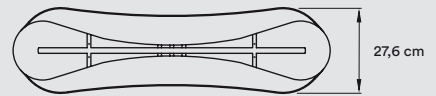

REF.

PRICE

NWAV S LED DIM0-10V	950 €
NWAV S LED DIMDALI	1.050 €
NWAV S LED DIMBT	1.150 €

LIGHT SOURCE

Class I

120 - 277V: Dimmable 0-10V or DALI

220-240V: Dimmable Bluetooth - BT

Driver:

Constant Current 440mA

LED Integrated:

Led module

Energy class A*

3.000K, CRI>90, 16W, 50-60Hz, 760 lm*

Available in 2.700K and 4.000K on request

*Measurements obtained by photometric laboratory tests using Blue exterior & Yellow interior.

Veneer Ref: 28 Blue & 24 Yellow

MATERIALS & COMPONENTS

Wood Veneer Shade

White Metal Structure

Nickel Metal Canopy: 34 x 11,5 x 5 cm

4 Steel Cables: 2,5 m drop

Transparent Electrical Cable: 2,5 m drop

FINISHES

WOOD VENEER COMBINATIONS

Exterior		Interior	
	21 Natural Cherry	with	20 Ivory White
	26 Red	with	24 Yellow
	28 Blue	with	24 Yellow

PACKAGING

Box size: 121 x 31 x 34 cm

Box volume: 0,13 m³

Weight: Gross - 6 Kg | Net - 2,8 Kg