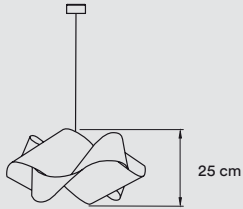

REF.

PRICE

SWRL SP BK	490 €
SWRL SP WH	490 €
SWRL SP NI	490 €

LIGHT SOURCE

Class I

220 - 250V

E27 Lamp Holder

Recommended Bulbs - Not Included
LED Globe DIM 12 W, 960 lm*
Energy Class A

*Measurements obtained by theoretical calculations at LZP using ivory white shades & recommended bulbs.
Veneer Ref: 20 Ivory White.

PACKAGING

Box size: 61 × 61 × 34 cm

Box volume: 0,13 m³

Weight: Gross - 4,4 Kg | Net - 1,3 Kg

MATERIALS & COMPONENTS

Wood Veneer Shade

Metal Tripod & Canopy: ø 8 cm

Electrical Cable: 2,5 m drop

FINISHES

WOOD VENEER

20 Ivory White	26 Red
21 Natural Cherry	28 Blue
22 Natural Beech	29 Grey
24 Yellow	33 Pale Rose
25 Orange	34 Sea Blue

CANOPY, CABLE & TRIPOD

BK-Matt Black / Black Cable & Black Tripod
WH-Matt White / White Cable & White Tripod
NI-Matt Nickel / Transparent Cable & Nickel Tripod