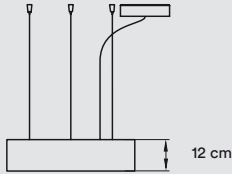

REF.

PRICE

SAT SP LED DIM0-10V	930 €
SAT SP LED DIMDALI	1.040 €
SAT SP LED DIMBT	1.090 €

MATERIALS & COMPONENTS

Wood Veneer Shade

- White Top Diffuser
- Black is available if you want no upward light diffusion
- Matt Satin Acrylic Bottom Diffuser

LIGHT SOURCE

Class I

120 - 277V: Dimmable 0-10V or DALI
220-240V: Dimmable Bluetooth - BT

Nickel Metal Canopy:
ø 17 cm - DIM0-10V & BT
ø 23 cm - DALI

Driver:
Constant Current 700mA

3 Steel Cables: 2,5 m drop

Transparent Electrical Cable: 2,5 m drop

LED Integrated:
Led module
Energy class A*

3.000K, CRI>90, 25W, 50-60Hz, 1866 lm*
Available in 2.700K and 4.000K on request

*Measurements obtained by photometric laboratory tests using ivory white shades. Veneer Ref: 20 Ivory White.

FINISHES

WOOD VENEER

20 Ivory White	26 Red
21 Natural Cherry	28 Blue
22 Natural Beech	29 Grey
24 Yellow	33 Pale Rose
25 Orange	34 Sea Blue

PACKAGING

Box Size: 61 x 61 x 34 cm

Box Volume: 0,13 m³

Weight: Gross - 7,3 Kg | Net - 3,1 Kg