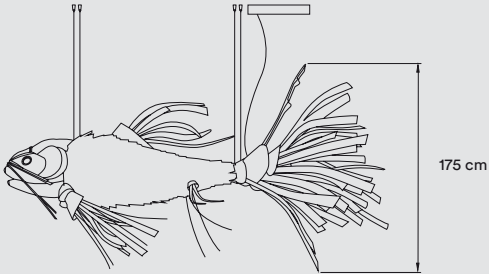

4 Steel Cables: 5 m drop

Transparent Electrical Cable 5 m drop

**FINISHES**

**WOOD VENEER**

 20 Ivory White

 22 Natural Beech

**REF.**

**PRICE**