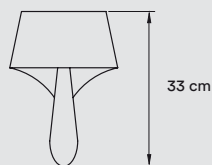

REF.

AIR A

PRICE

220 €

LIGHT SOURCE

Class I

220 - 250V

E14 Lamp Holder

Recommended Bulb - Not Included
LED Mini Globe DIM 5,5 W, 329 lm*
Energy Class A

*Measurements obtained by theoretical calculations at LZF using ivory white shades & recommended bulbs.
Veneer Ref: 20 Ivory White.

PACKAGING

Box Size: 42 x 30 x 27 cm

Box Volume: 0,03 m³

Weight: Gross - 1,3 Kg | Net - 0,3 Kg

MATERIALS & COMPONENTS

Wood Veneer Shade

Metal Back Plate

FINISHES

WOOD VENEER

	20 Ivory White		26 Red
	21 Natural Cherry		28 Blue
	22 Natural Beech		29 Grey
	24 Yellow		33 Pale Rose
	25 Orange		34 Sea Blue