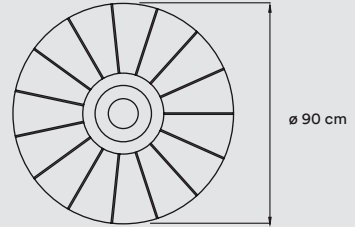

REF.

PRICE

BNGA SM LED DIM0-10V	2.330 €
BNGA SM LED DIMDALI	2.420 €
BNGA SM LED DIMBT	2.520 €

MATERIALS & COMPONENTS

Wood Veneer Shade

Matt Satin Acrylic Diffuser

Black Metal Structure & Canopy: ø 23 cm

3 Black Steel Cables: 2,5 m drop

Black Electrical Cable: 2,5 m drop

LIGHT SOURCE

Class I

120 - 277V: Dimmable 0-10V & DALI
220-240V: Dimmable Bluetooth - BT

Driver:

Constant Current 900mA

LED Integrated:

Led Module
Energy class A*

3.000K, CRI>90, 32W, 50-60Hz, 1461 lm*
Available in 2.700K and 4.000K on request

*Measurements obtained by photometric laboratory tests using ivory white shades. Veneer Ref: 20 Ivory White.

FINISHES

WOOD VENEER

- 20 Ivory White
- 26 Red
- 21 Natural Cherry
- 28 Blue
- 22 Natural Beech
- 29 Grey
- 24 Yellow
- 33 Pale Rose
- 25 Orange
- 34 Sea Blue

PACKAGING

Box Size: 110 x 107 x 50 cm - Wood crated for transport

Box Volume: 0,59 m³

Weight: Gross - 40 Kg | Net - 5,2 Kg