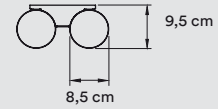

REF.

PRICE

BKNT DU A BK LED DIM0-10V	500 €
BKNT DU A IV LED DIM0-10V	500 €
BKNT DU A NI LED DIM0-10V	530 €
BKNT DU A GD LED DIM0-10V	530 €

LIGHT SOURCE

Class I

120 - 277V: Dimmable 0-10V

Driver:

Constant Current 250mA

LED Integrated:

Led module
Energy class A*

3.000K, CRI>90, 10W, 50-60Hz, 342 lm*
Available in 2.700K and 4.000K on request

*Measurements obtained by photometric laboratory tests using ivory white shades. Veneer Ref: 20 Ivory White.

PACKAGING

Box Size: 37 × 33 × 8 cm

Box Volume: 0,01 m³

Weight: Gross - 2,3 Kg | Net - 1,3 Kg

MATERIALS & COMPONENTS

2 Wood Veneer Shades

Metal Back Plate

FINISHES

WOOD VENEER

20 Ivory White	22 Natural Beech
21 Natural Cherry	29 Grey

METAL

BK-Matt Black	NI-Matt Nickel
IV-Matt Ivory	GD-Gold