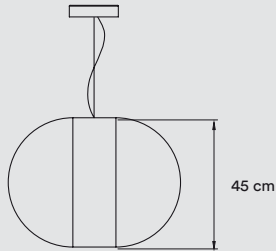

REF.

PRICE

CAR SM LED DIMO-10V	1.330 €
CAR SM LED DIMDALI	1.440 €
CAR SM LED DIMBT	1.530 €

LIGHT SOURCE

Class I

120 - 277V: Dimmable 0-10V or DALI

220-240V: Dimmable Bluetooth - BT

Driver:

Constant Current 1100mA

LED Integrated:

Led module

Energy class A*

3.000K, CRI>90, 32W, 50-60H, 1758 lm*

Available in 2.700K and 4.000K on request

*Measurements obtained by theoretical calculations at LZF using ivory white shades. Veneer Ref: 20 Ivory White.

PACKAGING

Box Size: 74 x 71 x 76 cm

Box Volume: 0,40 m³

Weight: Gross - 28,7 Kg | Net - 4,8 Kg

MATERIALS & COMPONENTS

Wood Veneer Shade

Matt Satin Acrylic Diffuser

Brushed Nickel Metal Trims & Canopy:

ø 17 cm - DIMO-10V & BT

ø 23 cm - DALI

Steel Cable: 2,5 m drop

Transparent Electrical Cable: 2,5 m drop

FINISHES

WOOD VENEER

	20 Ivory White		26 Red
	21 Natural Cherry		28 Blue
	22 Natural Beech		29 Grey
	24 Yellow		33 Pale Rose
	25 Orange		34 Sea Blue