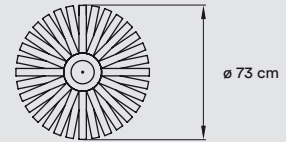

REF.

TOT3 S LED DIM0-10V
TOT3 S LED DIMDALI
TOT3 S LED DIMBT

PRICE

3.620 €
3.730 €
3.730 €

MATERIALS & COMPONENTS

3 Wood Veneer Shade

Nickel Metal Canopy: $\varnothing$ 12 cm

3 Steel Cables: 2,5 m drop

Transparent Electrical Cable: 2,5 m drop

LIGHT SOURCE

Class I

120 - 277V: Dimmable 0-10V or DALI

220-240V: Dimmable Bluetooth - BT

Driver:

Constant Current 900mA

LED Integrated:

Led module
Energy class A*

3.000K, CRI>90, 60W, 50-60Hz, 1795 lm*
Available in 2.700K and 4.000K on request

*Measurements obtained by theoretical calculations at LZF using ivory white shades. Veneer Ref: 20 Ivory White.

FINISHES

WOOD VENEER

	20 Ivory White		26 Red
	21 Natural Cherry		28 Blue
	22 Natural Beech		29 Grey
	24 Yellow		33 Pale Rose
	25 Orange		34 Sea Blue

PACKAGING

Box Size:

Shades

Box 1: 76 × 76 × 69 cm | 0,40 m³ | 7,1 Kg

Box 2: 66 × 66 × 52 cm | 0,23 m³ | 5,9 Kg

Box 3: 51 × 51 × 62 cm | 0,16 m³ | 4 Kg

Electrical kit

Box 4: 182 × 37 × 25 cm | 0,17 m³ | 9,5 Kg

Weight: Total Gross - 26,5 Kg | Total Net - 15 Kg