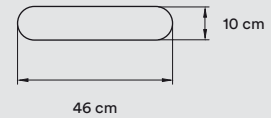

REF.

PRICE

I A LED DIM0-10V	480 €
I A LED DIMDALI	550 €
I A LED DIMBT	660 €

MATERIALS & COMPONENTS

Wood Veneer Shade

Matt Satin Acylic Bottom & Upper Diffuser

Metal Back Plate

LIGHT SOURCE

Class I

120 - 277V: Dimmable 0-10V or DALI

220-240V: Dimmable Bluetooth - BT

Driver:

Constant Current 500mA

LED Integrated:

Led module

Energy class A*

3.000K, CRI>90, 20W, 50-60Hz, 737 lm*

Available in 2.700K and 4.000K on request

*Measurements obtained by theoretical calculations at LZF using ivory white shades. Veneer Ref: 20 Ivory White.

FINISHES

WOOD VENEER

	20 Ivory White		26 Red
	21 Natural Cherry		28 Blue
	22 Natural Beech		29 Grey
	24 Yellow		33 Pale Rose
	25 Orange		34 Sea Blue

PACKAGING

Box Size: 50 x 30 x 22 cm

Box Volume: 0,03 m³

Weight: Gross - 3 Kg | Net - 1,1 Kg