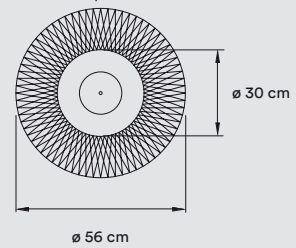

REF.

PRICE

LOLA SM BK LED DIM0-10V	1.150 €
LOLA SM BK LED DIMDALI	1.250 €
LOLA SM BK LED DIMBT	1.340 €
LOLA SM WH LED DIM0-10V	1.150 €
LOLA SM WH LED DIMDALI	1.250 €
LOLA SM WH LED DIMBT	1.340 €
LOLA SM NI LED DIM0-10V	1.190 €
LOLA SM NI LED DIMDALI	1.290 €
LOLA SM NI LED DIMBT	1.380 €

LIGHT SOURCE

Class I

120 - 277V: Dimmable 0-10V or DALI

220-240V: Dimmable Bluetooth - BT

Driver:

Constant Current 350mA

LED Integrated:

Led Module

Energy class A*

3.000K, CRI>90, 15W, 50-60Hz, 1137 lm*

Available in 2.700K and 4.000K on request

*Measurements obtained by theoretical calculations at LZF using ivory white shades. Veneer Ref: 20 Ivory White.

PACKAGING

Box Size: 66 × 66 × 42 cm

Box Volume: 0,18 m³

Weight: Gross - 10,4 Kg | Net - 4,4 Kg

MATERIALS & COMPONENTS

Woven Wood Veneer Shade

Transparent Acrylic Frame

Metal Canopy:

ø 17 cm - DIM0-10V & BT

ø 23 cm - DALI

Electrical Cable: 2,5 m drop

FINISHES

WOOD VENEER

20 Ivory White

29 Grey

22 Natural Beech

METAL CANOPY & CABLE

BK-Matt Black / Black Cable

WH-Matt White / White Cable

NI-Matt Nickel / Transparent Cable