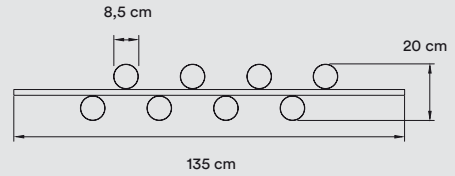

Black Metal Structure & Canopy: ø 23 cm

3 Black Steel Cables: 2,5 m drop

Black Electrical Cable: 2,5 m drop

**FINISHES**

**WOOD VENEER**

- |   |   |
|---|---|
|  20 Ivory White    |  26 Red       |
|  21 Natural Cherry |  28 Blue      |
|  22 Natural Beech  |  29 Grey      |
|  24 Yellow         |  33 Pale Rose |
|  25 Orange         |  34 Sea Blue  |