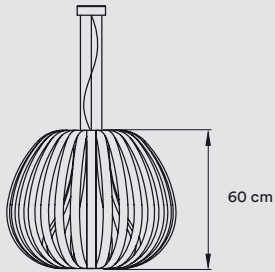

REF.

POPPY SM

PRICE

860 €

LIGHT SOURCE

Class I

220 - 250V

E27 Lamp Holder

Recommended Bulbs - Not Included
LED Spherical DIM 11 W, 500 lm*
Energy Class A*

*Measurements obtained by theoretical calculations at LZF using ivory white shades & recommended bulbs.
Veneer Ref: 20 Ivory White.

PACKAGING

Box size: 76 × 76 × 77 cm

Box volume: 0,44 m³

Weight: Gross - 7,6 Kg | Net - 2,9 Kg

MATERIALS & COMPONENTS

Wood Veneer Shade

Nickel Metal Canopy: ø 12 cm

3 Steel Cable: 2,5 m drop

Transparent Electrical Cable: 2,5 m drop

FINISHES

WOOD VENEER

	20 Ivory White		26 Red
	21 Natural Cherry		28 Blue
	22 Natural Beech		29 Grey
	24 Yellow		33 Pale Rose
	25 Orange		34 Sea Blue