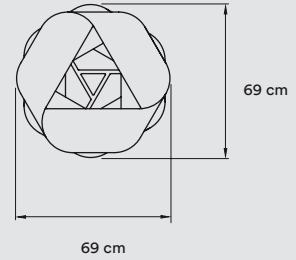

REF.

PRICE

LK SG BK	690 €
LK SG WH	690 €
LK SG NI	690 €

LIGHT SOURCE

Class I

220 - 250V

E27 Lamp Holder

Recommended Bulb - Not Included
LED Globe DIM 12 W, 1015 lm*
Energy Class A

*Measurements obtained by theoretical calculations at LZF using ivory white shades & recommended bulbs.
Veneer Ref: 20 Ivory White.

PACKAGING

Box Size: 79 x 79 x 42 cm

Box Volume: 0,26 m³

Weight: Gross - 6,6 Kg | Net - 1,6 Kg

MATERIALS & COMPONENTS

Wood Veneer Shade

Metal Tripod & Canopy: ø 8 cm

Electrical Cable: 2,5 m drop

FINISHES

WOOD VENEER

20 Ivory White	26 Red
21 Natural Cherry	28 Blue
22 Natural Beech	29 Grey
24 Yellow	33 Pale Rose
25 Orange	34 Sea Blue

CANOPY, CABLE & TRIPOD

BK-Matt Black / Black Cable & Black Tripod
WH-Matt White / White Cable & White Tripod
NI-Matt Nickel / Transparent Cable & Nickel Tripod