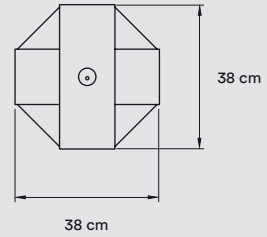

REF.

DMO SP

PRICE

620 €

LIGHT SOURCE

Class I

220 - 250V

E27 Lamp Holder

Recommended Bulb - Not Included
LED Globe DIM 12 W, 790 lm*
Energy Class A

*Measurements obtained by theoretical calculations at LZF using ivory white shades & recommended bulbs.
Veneer Ref: 20 Ivory White.

PACKAGING

Box Size: 51 x 51 x 53 cm - Internally reinforced

Box Volume: 0,14 m³

Weight: Gross - 6 Kg | Net - 0,8 Kg

MATERIALS & COMPONENTS

Wood Veneer Shade

Nickel Metal Canopy: ø 8 cm

Steel Cable: 2,5 m drop

Transparent Electrical Cable: 2,5 m drop

FINISHES

WOOD VENEER

20 Ivory White	26 Red
21 Natural Cherry	28 Blue
22 Natural Beech	29 Grey
24 Yellow	33 Pale Rose
25 Orange	34 Sea Blue