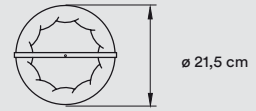

REF.

CHOU MPA

PRICE

450 €

LIGHT SOURCE

Class II

220 - 250V: Dimmable

E27 Lamp Holder

Recommended Bulb - Not Included
LED Spherical DIM 11 W, 600 lm*
Energy Class A*

*Measurements obtained by theoretical calculations at LZP using ivory white shades & recommended bulbs.
Veneer Ref: 20 Ivory White.

PACKAGING

Box Size: 31 x 31 x 57 cm

Box Volume: 0,05 m³

Weight: Gross - 2,4 Kg | Net - 1,2 Kg

MATERIALS & COMPONENTS

Wood Veneer Shade

Black Metal Base & Handle

Black Electrical Cable with Dimming Switch: 130 cm

FINISHES

WOOD VENEER

20 Ivory White	26 Red
21 Natural Cherry	28 Blue
22 Natural Beech	29 Grey
24 Yellow	33 Pale Rose
25 Orange	34 Sea Blue