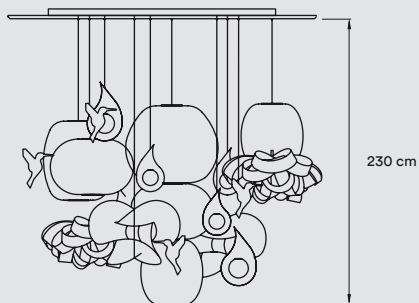

REF.

PRICE

CLBO 15 TOT3 LED DIM GB	23.670 €
CLBO 15 TOT3 LED DIM WB	23.560 €

LIGHT SOURCE

Class I

220-250V

3 Circuits: 3 Independent Dimmable Circuits. Dimming & Control of the Central Shade, Periferal Shades & Soptlights.

Circuit 1

4 Spotlights GU10 - LED DIM 4 x 3,7 W

Circuit 2

1 TOT3 S LED **Driver:** Constant Current 900mA

LED Integrated:
Led module

Circuit 3

3 ATA SP	3 x Bulbs E27 - LED Globe DIM 16 W
2 MMIK S	2 x Bulbs E27 - LED Mini Globe DIM 7 W
1 POD SP	1 x Bulb E27 - LED Spherical DIM 11 W
1 POD SM	1 x Bulb E27 - LED Spherical DIM 11 W
1 POPY SP	1 x Bulb E27 - LED Spherical DIM 11 W
4 RDROP SM	4 x Bulbs G9 - LED DIM 3 W
2 RDROP SG	2 x Bulbs G9 - LED DIM 3 W

Energy class A+ - Bulbs included

MATERIALS & COMPONENTS

15 Wood Veneer Shades
Shade mount required

White Laquered Wood Canopy

6 Ceramic Birds in Gold - GB or White Glaze - WB

Electrical & Steel Cables: The measurements have been calculated for a ceiling height of 350 - 400cm. If your ceiling is higher let us know so we can adjust your cable lengths.

FINISHES

WOOD VENEER

20 Ivory White

22 Natural Beech

PACKAGING

For freight, please consult our offices

Total Volume: 8,4 m³

Total Weight: Gross - 394 Kg | Net - 141,9 Kg