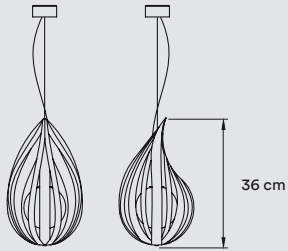

REF.

RDROP SM

PRICE

490 €

LIGHT SOURCE

Class I

220 - 250V

G9 Lamp Holder

Recommended Bulbs - Not Included
LED DIM 3W, 180 lm*
Energy Class A*

*Measurements obtained by theoretical calculations at LZF using ivory white shades & recommended bulbs.
Veneer Ref: 20 Ivory White.

PACKAGING

Box size: 42 × 30 × 27 cm

Box volume: 0,03 m³

Weight: Gross - 2,2 Kg | Net - 0,9 Kg

MATERIALS & COMPONENTS

Wood Veneer Shade

Frosted Glass Ball

Nickel Metal Canopy: ø 8 cm

Steel Cable: 2,5 m drop

Transparent Electrical Cable: 2,5 m drop

FINISHES

WOOD VENEER

	20 Ivory White		26 Red
	21 Natural Cherry		28 Blue
	22 Natural Beech		29 Grey
	24 Yellow		33 Pale Rose
	25 Orange		34 Sea Blue