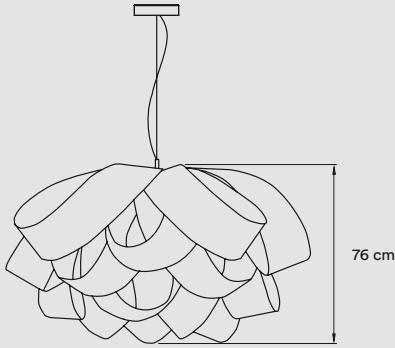

Steel Cable: 2,5 m drop

Transparent Electrical Cable: 2,5 m drop

**FINISHES****WOOD VENEER**

- |   |                  |  |              |
|---|------------------|--|--------------|
|  | 20 Ivory White   |  | 25 Orange    |
|  | 22 Natural Beech |  | 33 Pale Rose |
|  | 24 Yellow        |  |              |