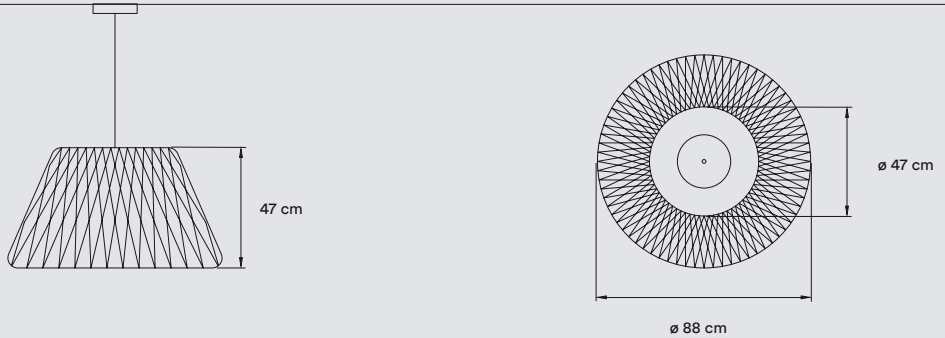

REF.

LOLA SG BK LED DIM0-10V	1.900 €
LOLA SG BK LED DIMDALI	1.950 €
LOLA SG BK LED DIMBT	2.000 €
LOLA SG WH LED DIM0-10V	1.900 €
LOLA SG WH LED DIMDALI	1.950 €
LOLA SG WH LED DIMBT	2.000 €
LOLA SG NI LED DIM0-10V	1.900 €
LOLA SG NI LED DIMDALI	1.950 €
LOLA SG NI LED DIMBT	2.000 €

PRICE

MATERIALS & COMPONENTS

Woven Wood Veneer Shade

Transparent Acrylic Frame

Metal Canopy:

ø 17 cm - DIM0-10V & BT

ø 23 cm - DALI

Electrical Cable: 2,5 m drop

LIGHT SOURCE

Class I

120 - 277V: Dimmable 0-10V or DALI

220-240V: Dimmable Bluetooth - BT

Driver:

Constant Current 1400mA

LED Integrated:

Led Module

Energy class A⁺

3.000K, CRI>90, 52W, 50-60Hz, 2860 lm*

Available in 2.700K and 4.000K on request

*Measurements obtained by theoretical calculations at LZF using ivory white shades. Veneer Ref: 20 Ivory White.

FINISHES

WOOD VENEER

- 20 Ivory White
- 29 Grey
- 22 Natural Beech

METAL CANOPY & CABLE

- BK-Matt Black / Black Cable
- WH-Matt White / White Cable
- NI-Matt Nickel / Transparent Cable

PACKAGING

Box Size: 101 × 101 × 62 cm

Box Volume: 0,63 m³

Weight: Gross - 17,8 Kg | Net - 6,9 Kg