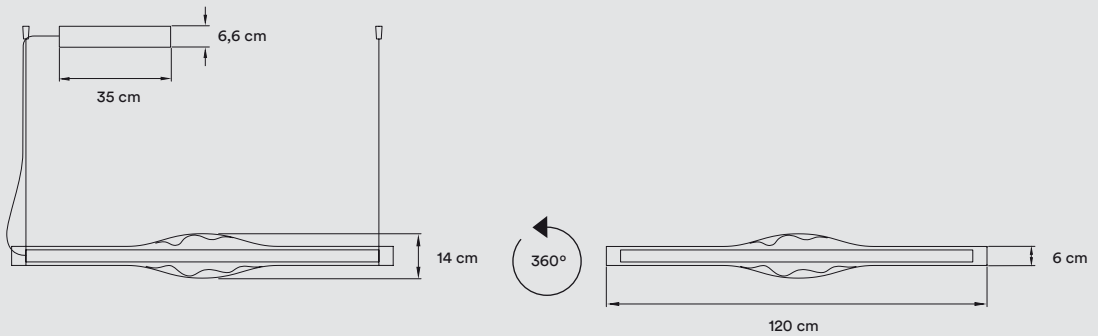

REF.

PRICE

DUNE S 120 LED DIM0-10V	1.550 €
DUNE S 120 LED DIMDALI	1.600 €
DUNE S 120 LED DIMBT	1.740 €

LIGHT SOURCE

Class I

120 - 277V: Dimmable 0-10V or DALI

220-240V: Dimmable Bluetooth - BT

Drivers:

Constant Current 1400mA

LED Integrated:

Led module

Energy class A*

3.000K, CRI>90, 32W, 50-60Hz, 1278 lm*

Available in 2.700K and 4.000K on request

*Measurements obtained by photometric laboratory tests using ivory white shades. Veneer Ref: 20 Ivory White.

PACKAGING

Box Size: 130 × 34 × 34 cm

Box Volume: 0,15 m³

Weight | Gross: 7,1 Kg | Net: 4 Kg

MATERIALS & COMPONENTS

Wood Veneer Shade

Hand Blown Glass: Borosilicate*

Black Metal Canopy: 35 × 4 × 6,6 cm

Black Coaxial Cable: 2,5 m drop

2 Black Steel Cables: 2,5 m drop

*Borosilicate glass is highly resistant to thermal shock

FINISHES

WOOD VENEER

	20 Ivory White		30 Turquoise
	21 Natural Cherry		33 Pale Rose
	22 Natural Beech		34 Sea Blue