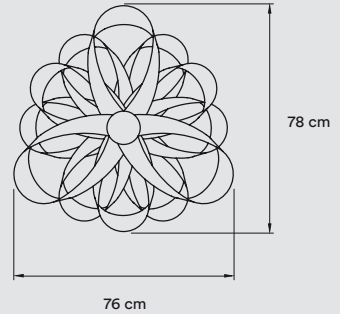

REF.

ATA SP

PRICE

620 €

LIGHT SOURCE

Class I

220 - 250V

E27 Lamp Holder

Recommended Bulb - Not Included
LED Globe DIM 12 W, 620 lm*
Energy Class A

*Measurements obtained by theoretical calculations at LZP using ivory white shades & recommended bulbs.
Veneer Ref: 20 Ivory White.

PACKAGING

Box Size: 76 x 76 x 49 cm

Box Volume: 0,28 m³

Weight: Gross - 7,1 Kg | Net - 2,1 Kg

MATERIALS & COMPONENTS

Wood Veneer Shade

Nickel Metal Canopy: ø 8 cm

Steel Cable: 2,5 m drop

Transparent Electrical Cable: 2,5 m drop

FINISHES

WOOD VENEER

	20 Ivory White		26 Red
	21 Natural Cherry		28 Blue
	22 Natural Beech		29 Grey
	24 Yellow		33 Pale Rose
	25 Orange		34 Sea Blue