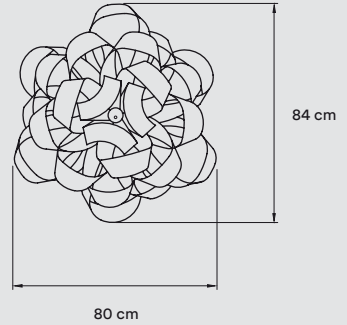

REF.

ATA SB

PRICE

1.240 €

LIGHT SOURCE

Class I

220 - 250V

E27 Lamp Holder

Recommended Bulbs - Not Included
6 LED Spherical DIM 11 W, 2700 lm*
Energy Class A*

*Measurements obtained by theoretical calculations at LZP using ivory white shades & recommended bulbs.
Veneer Ref: 20 Ivory White.

PACKAGING

Box Size: 76 × 76 × 77 cm - Internally reinforced

Box Volume: 0,44 m³

Weight: Gross - 15,8 Kg | Net - 3,6 Kg

MATERIALS & COMPONENTS

Wood Veneer Shade

Nickel Metal Canopy: ø 8 cm

Steel Cable: 2,5 m drop

Transparent Electrical Cable: 2,5 m drop

FINISHES

WOOD VENEER

	20 Ivory White		25 Orange
	22 Natural Beech		33 Pale Rose
	24 Yellow