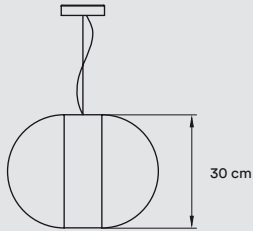

REF.

PRICE

CAR SP LED DIM0-10V	870 €
CAR SP LED DIMDALI	970 €
CAR SP LED DIMBT	1.070 €

MATERIALS & COMPONENTS

Wood Veneer Shade

Matt Satin Acrylic Diffuser

Brushed Nickel Metal Trims & Canopy:
ø 17 cm - DIM0-10V & BT
ø 23 cm - DALI

Steel Cable: 2,5 m drop

Transparent Electrical Cable: 2,5 m drop

LIGHT SOURCE

Class I

120 - 277V: Dimmable 0-10V or DALI
220-240V: Dimmable Bluetooth - BT

Driver:

Constant Current 700mA

LED Integrated:

Led module
Energy class A⁺

3.000K, CRI>90, 25W, 50-60Hz, 1462 lm*
Available in 2.700K and 4.000K on request

*Measurements obtained by theoretical calculations at LZF using ivory white shades. Veneer Ref: 20 Ivory White.

PACKAGING

Box Size: 41 x 41 x 48 cm

Box Volume: 0,08 m³

Weight: Gross - 4,7 Kg | Net - 2,9 Kg

FINISHES

WOOD VENEER

- 20 Ivory White
- 26 Red
- 21 Natural Cherry
- 28 Blue
- 22 Natural Beech
- 29 Grey
- 24 Yellow
- 33 Pale Rose
- 25 Orange
- 34 Sea Blue