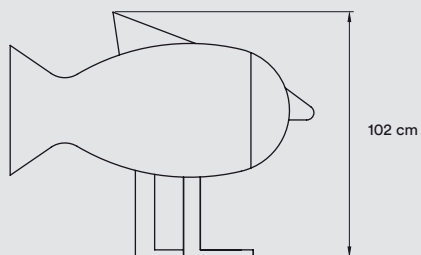

REF.

FSH LS LED

PRICE

16.100 €

LIGHT SOURCE

Class II

230V

Driver:

Constant Current 2500mA

LED Integrated:

Led module

Energy class A*

4000K, CRI>90, 90W, 50-60Hz

PACKAGING

Box size: 78 × 155 × 135 cm - Wood crated for transport

Box volume: 1,62 m³

Weight: Gross - 85 Kg | Net - 38 Kg

MATERIALS & COMPONENTS

Oak & Birch Wood

Wood Veneer Diffuser

Red cloth cord Electrical Cable with On/Off Switch: 200 cm

FINISHES

WOOD VENEER

20 Ivory White