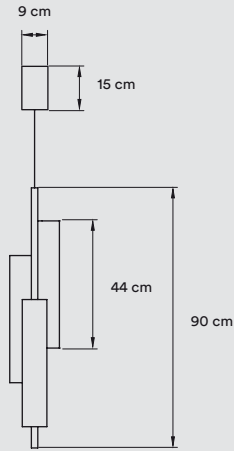

REF.	PRICE
BKNT TR S BK LED DIM0-10V	990 €
BKNT TR S BK LED DIMDALI	1.070 €
BKNT TR S BK LED DIMBT	1.190 €
BKNT TR S IV LED DIM0-10V	990 €
BKNT TR S IV LED DIMDALI	1.070 €
BKNT TR S IV LED DIMBT	1.190 €

REF.	PRICE
BKNT TR S NI LED DIM0-10V	1.090 €
BKNT TR S NI LED DIMDALI	1.270 €
BKNT TR S NI LED DIMBT	1.390 €
BKNT TR S GD LED DIM0-10V	1.190 €
BKNT TR S GD LED DIMDALI	1.270 €
BKNT TR S GD LED DIMBT	1.390 €

LIGHT SOURCE

Class I

120 - 277V: Dimmable 0-10V or DALI
220-240V: Dimmable Bluetooth - BT

Driver:

Constant Current 1400mA

LED Integrated:

Led module
Energy class A*

3.000K, CRI>90, 32W, 50-60Hz, 913,7 lm*
Available in 2.700K and 4.000K on request

*Measurements obtained by photometric laboratory tests using ivory white shades. Veneer Ref: 20 Ivory White.

PACKAGING

Box Size: 103 x 32 x 11 cm

Box Volume: 0,04 m³

Weight: Gross - 4,4 Kg | Net - 3 Kg

MATERIALS & COMPONENTS

3 Wood Veneer Shades

Metal Structure & Canopy

Electrical Cable: 2,5 m drop

FINISHES

WOOD VENEER

- 20 Ivory White
- 22 Natural Beech
- 21 Natural Cherry
- 29 Grey

METAL & CABLE

- BK-Matt Black & Black Cable
- IV-Matt Ivory & White Cable
- NI-Matt Nickel & Transparent Cable
- GD-Gold & Black Cable