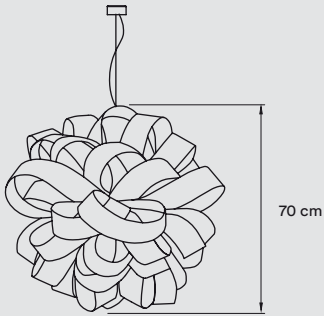

REF.

ATA SB

PRICE

1.240 €

LIGHT SOURCE

Class I

220 - 250V

E27 Lamp Holder

Recommended Bulbs - Not Included
6 LED Spherical DIM 11 W, 2700 lm*
Energy Class A*

*Measurements obtained by theoretical calculations at LZP using ivory white shades & recommended bulbs.
Veneer Ref: 20 Ivory White.

PACKAGING

Box Size: 76 × 76 × 77 cm - Internally reinforced

Box Volume: 0,44 m³

Weight: Gross - 15,8 Kg | Net - 3,6 Kg

MATERIALS & COMPONENTS

Wood Veneer Shade

Nickel Metal Canopy: ø 8 cm

Steel Cable: 2,5 m drop

Transparent Electrical Cable: 2,5 m drop

FINISHES

WOOD VENEER

	20 Ivory White		25 Orange
	22 Natural Beech		33 Pale Rose
	24 Yellow