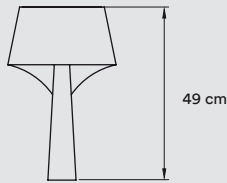

REF.

AIR MG

PRICE

325 €

LIGHT SOURCE

Class II

220 - 250V: Dimmable

E14 Lamp Holder

Recommended Bulbs - Not Included
LED Mini Globe DIM 5,5 W, 329 lm*
Energy Class A

*Measurements obtained by theoretical calculations at LZF using ivory white shades & recommended bulbs.
Veneer Ref: 20 Ivory White.

PACKAGING

Box Size: 54 × 36 × 36 cm

Box Volume: 0,07 m³

Weight: Gross - 1,3 Kg | Net - 0,7 Kg

MATERIALS & COMPONENTS

Wood Veneer Shade

Chrome Metal Base

Transparent Electrical Cable with Dimming Switch: 145 cm

FINISHES

WOOD VENEER

	20 Ivory White		26 Red
	21 Natural Cherry		28 Blue
	22 Natural Beech		29 Grey
	24 Yellow		33 Pale Rose
	25 Orange		34 Sea Blue