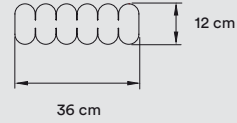

REF.

PRICE

TOMO S 36 LED DIM0-10V
TOMO S 36 LED DIMBT

650 €
840 €

LIGHT SOURCE

Class I

120 - 277V: Dimmable 0-10V
220-240V: Dimmable Bluetooth - BT

Driver:

Constant Voltage 24V

LED Integrated:

Led strip
Energy class A*

3.000K, CRI>90, 20W, 50-60Hz, k 408 lm*
Available in 2.700K and 4.000K on request

*Measurements obtained by theoretical calculations at LZF using ivory white shades. Veneer Ref: 20 Ivory White.

PACKAGING

Box Size: 42 x 30 x 27 cm

Box Volume: 0,03 m³

Weight: Gross - 5 Kg | Net - 3,1 Kg

MATERIALS & COMPONENTS

Wood Veneer Shade

Matt Satin Acrylic Bottom Diffuser

Black Metal Structure

Black Metal Canopy: 35 x 4 x 6,6 cm

2 Electrified Black Steel Cables: 2,5 m drop

FINISHES

WOOD VENEER

- 20 Ivory White
- 24 Yellow
- 21 Natural Cherry
- 33 Pale Rose
- 22 Natural Beech
- 34 Sea Blue