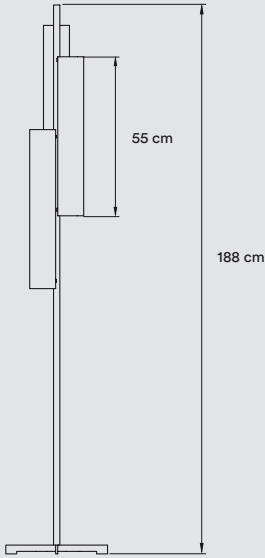

REF.

PRICE

BKNT TR P BK LED	1.450 €
BKNT TR P IV LED	1.450 €
BKNT TR P NI LED	1.650 €
BKNT TR P GD LED	1.650 €

MATERIALS & COMPONENTS

3 Wood Veneer Shades

Metal Stem & Base

Black Electrical Cable with Dimming Switch: 185 cm

LIGHT SOURCE

Class II

230V: Dimmable

Driver:

Constant Voltage 24V

LED Integrated:

Led module
Energy class A+

3.000K, CRI>90, 25W, 50-60Hz, 965 lm*
Available in 2.700K and 4.000K on request

*Measurements obtained by theoretical calculations at LZP using ivory white shades. Veneer Ref: 20 Ivory White.

FINISHES

WOOD VENEER

- 20 Ivory White
- 22 Natural Beech
- 21 Natural Cherry
- 29 Grey

METAL

- BK-Matt Black
- NI-Matt Nickel
- IV-Matt Ivory
- GD-Gold

PACKAGING

Box Size: 201 x 55 x 51 cm - Wood crated for transport

Box Volume: 0,56 m³

Weight: Gross - 18,5 Kg | Net - 4 Kg