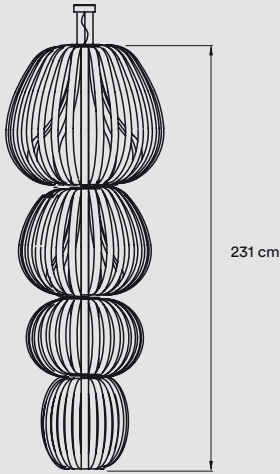

REF.

PRICE

TOT4 S LED DIM0-10V	4.850 €
TOT4 S LED DIMDALI	4.970 €
TOT4 S LED DIMBT	4.970 €

MATERIALS & COMPONENTS

4 Wood Veneer Shades

Nickel Metal Canopy: ø 12 cm

3 Steel Cables: 2,5 m drop

Transparent Electrical Cable: 2,5 m drop

LIGHT SOURCE

Class I

120 - 277V: Dimmable 0-10V or DALI
220-240V: Dimmable Bluetooth - BT

Driver:
Constant Current 900mA

LED Integrated:
Led module
Energy class A*

3.000K, CRI>90, 90W, 50-60Hz, 2513 lm*
Available in 2.700K and 4.000K on request

*Measurements obtained by theoretical calculations at LZF using ivory white shades. Veneer Ref: 20 Ivory White.

FINISHES

WOOD VENEER

- 20 Ivory White
- 21 Natural Cherry
- 22 Natural Beech
- 24 Yellow
- 25 Orange
- 26 Red
- 28 Blue
- 29 Grey
- 33 Pale Rose
- 34 Sea Blue

PACKAGING

Box Size:
Shades
Box 1: 101 x 101 x 84 cm | 0,86 m³ | 10,9 Kg
Box 2: 76 x 76 x 69 cm | 0,40 m³ | 7,1 Kg
Box 3: 66 x 66 x 52 cm | 0,23 m³ | 5,9 Kg
Box 4: 51 x 51 x 62 cm | 0,16 m³ | 4 Kg

Electrical kit
Box 5: 182 x 37 x 25 cm | 0,17 m³ | 10,4 Kg

Weight: Total Gross - 38,3 Kg | Total Net - 22 Kg