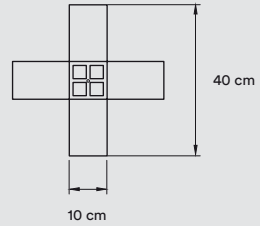

REF.

PRICE

CAR SP LED DIM0-10V	870 €
CAR SP LED DIMDALI	970 €
CAR SP LED DIMBT	1.070 €

MATERIALS & COMPONENTS

Wood Veneer Shade

Matt Satin Acrylic Diffuser

Brushed Nickel Metal Trims & Canopy:
ø 17 cm - DIM0-10V & BT
ø 23 cm - DALI

Steel Cable: 2,5 m drop

Transparent Electrical Cable: 2,5 m drop

LIGHT SOURCE

Class I

120 - 277V: Dimmable 0-10V or DALI
220-240V: Dimmable Bluetooth - BT

Driver:

Constant Current 700mA

LED Integrated:

Led module
Energy class A⁺

3.000K, CRI>90, 25W, 50-60Hz, 1462 lm*
Available in 2.700K and 4.000K on request

*Measurements obtained by theoretical calculations at LZF using ivory white shades. Veneer Ref: 20 Ivory White.

PACKAGING

Box Size: 41 x 41 x 48 cm

Box Volume: 0,08 m³

Weight: Gross - 4,7 Kg | Net - 2,9 Kg

FINISHES

WOOD VENEER

- 20 Ivory White
- 26 Red
- 21 Natural Cherry
- 28 Blue
- 22 Natural Beech
- 29 Grey
- 24 Yellow
- 33 Pale Rose
- 25 Orange
- 34 Sea Blue