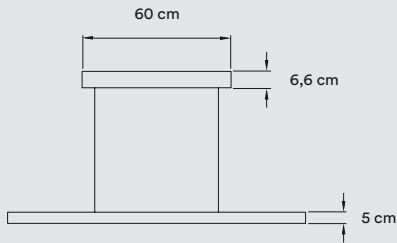

REF.

I-LN S 120 BK LED DIMO-10V	880 €
I-LN S 120 BK LED DIMDALI	980 €
I-LN S 120 BK LED DIMBT	1.250 €
I-LN S 120 WH LED DIMO-10V	880 €
I-LN S 120 WH LED DIMDALI	980 €
I-LN S 120 WH LED DIMBT	1.250 €
I-LN S 120 NI LED DIMO-10V	1.200 €
I-LN S 120 NI LED DIMDALI	1.300 €
I-LN S 120 NI LED DIMBT	1.580 €

PRICE

MATERIALS & COMPONENTS

Wood Veneer Shade

Matt Satin Acrylic Bottom Diffuser

Lacquered Metal Upper Cover Plate

Metal Canopy: 60 × 4 × 6,6 cm

2 Black Electrified Cables: 2,5 m drop

LIGHT SOURCE

Class I

120 - 277V: Dimmable 0-10V or DALI

220-240V: Dimmable Bluetooth - BT

Driver:

Constant Voltage 24V

LED Integrated:

Led strip

Energy class A*

3.000K, CRI>90, 30W, 50-60Hz, 1165 lm*

Available in 2.700K and 4.000K on request

*Measurements obtained by photometric laboratory tests using ivory white shades. Veneer Ref: 20 Ivory White.

PACKAGING

Box size: 138 × 21 × 24 cm

Box volume: 0,07 m³

Weight: Gross - 7,5 Kg | Net - 4,4 Kg

FINISHES

WOOD VENEER

20 Ivory White	26 Red
21 Natural Cherry	28 Blue
22 Natural Beech	29 Grey
24 Yellow	33 Pale Rose
25 Orange	34 Sea Blue

METAL CANOPY

BK-Matt Black	NI-Matt Nickel
WH-Matt White