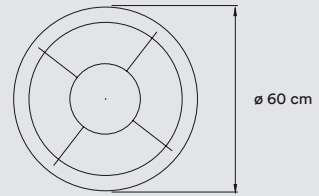

REF.

PRICE

O-LN S 60 BK LED DIM0-10V	990 €
O-LN S 60 BK LED DIMDALI	1.090 €
O-LN S 60 BK LED DIMBT	1.190 €
O-LN S 60 WH LED DIM0-10V	990 €
O-LN S 60 WH LED DIMDALI	1.060 €
O-LN S 60 WH LED DIMBT	1.160 €
O-LN S 60 NI LED DIM0-10V	1.020 €
O-LN S 60 NI LED DIMDALI	1.090 €
O-LN S 60 NI LED DIMBT	1.190 €

MATERIALS & COMPONENTS

Wood Veneer Shade

Matt Satin Acrylic Bottom Diffuser

Lacquered Metal Upper Cover Plate

Metal Canopy: ø 23 cm

2 Black Electrified Cables: 2,5 m drop

2 Black Steel Cables: 2,5 m drop

LIGHT SOURCE

Class I

120 - 277V: Dimmable 0-10V or DALI

220-240V: Dimmable Bluetooth - BT

Driver:

Constant Voltage 24V

LED Integrated:

Led strip

Energy class A*

3.000K, CRI>90, 42W, 50-60Hz, 1852 lm*
Available in 2.700K and 4.000K on request

*Measurements obtained by photometric laboratory tests using ivory white shades. Veneer Ref: 20 Ivory White.

FINISHES

WOOD VENEER

	20 Ivory White		26 Red
	21 Natural Cherry		28 Blue
	22 Natural Beech		29 Grey
	24 Yellow		33 Pale Rose
	25 Orange		34 Sea Blue

METAL CANOPY

	BK-Matt Black		NI-Matt Nickel
	WH-Matt White		

PACKAGING

Box Size: 73 × 73 × 9 cm

Box Volume: 0,05 m³

Weight | Gross: 5,4 Kg | Net - 4 Kg