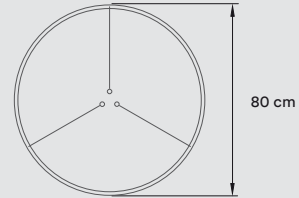

SUNS S 80

REF.

PRICE

SUNS S 40	310 €
SUNS S 60	510 €
SUNS S 80	560 €

MATERIALS & COMPONENTS

Wood Veneer Panel

Black Metal Structure

3 Black Steel Cables: 2,5 m drop

PACKAGING

SUNS S 40: Box Size: 55 × 52 × 8 cm | Box Volume: 0,02 m³
Weight: Gross - 2 Kg | Net - 1,8 Kg

SUNS S 60: Box Size: 73 × 73 × 9 cm | Box Volume: 0,05 m³
Weight: Gross - 2,5 Kg | Net - 2,2 Kg

SUNS S 80: Box Size: 93 × 93 × 9 cm | Box Volume: 0,08 m³
Weight: Gross - 3 Kg | Net - 2,7 Kg

FINISHES

WOOD PANEL COLOUR

20 Ivory White

THIS FIXTURE IS NOT ELECTRIFIED AND CONTAINS NO LIGHT SOURCE

"Suns are innovative decorative circular panels that can be installed at different angles and that break up sound and interact with light. Do not contain light source".