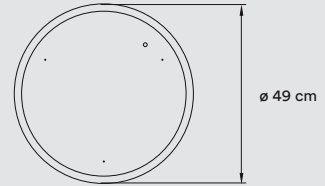

**FINISHES****WOOD VENEER**

- 20 Ivory White
- 33 Pale Rose
- 21 Natural Cherry
- 34 Sea Blue
- 22 Natural Beech

**PACKAGING**

Box size: 174 × 22 × 24 cm

Box volume: 0,09 m<sup>3</sup>

Weight: Gross - 8 Kg | Net - 3,4 Kg