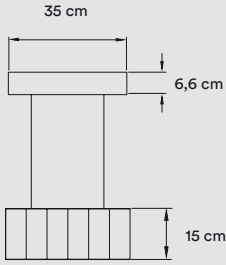

REF.

PRICE

TOMO S 36 LED DIM0-10V
TOMO S 36 LED DIMBT

650 €
840 €

LIGHT SOURCE

Class I

120 - 277V: Dimmable 0-10V
220-240V: Dimmable Bluetooth - BT

Driver:

Constant Voltage 24V

LED Integrated:

Led strip
Energy class A*

3.000K, CRI>90, 20W, 50-60Hz, k 408 lm*
Available in 2.700K and 4.000K on request

*Measurements obtained by theoretical calculations at LZF using ivory white shades. Veneer Ref: 20 Ivory White.

PACKAGING

Box Size: 42 x 30 x 27 cm

Box Volume: 0,03 m³

Weight: Gross - 5 Kg | Net - 3,1 Kg

MATERIALS & COMPONENTS

Wood Veneer Shade

Matt Satin Acrylic Bottom Diffuser

Black Metal Structure

Black Metal Canopy: 35 x 4 x 6,6 cm

2 Electrified Black Steel Cables: 2,5 m drop

FINISHES

WOOD VENEER

- 20 Ivory White
- 24 Yellow
- 21 Natural Cherry
- 33 Pale Rose
- 22 Natural Beech
- 34 Sea Blue