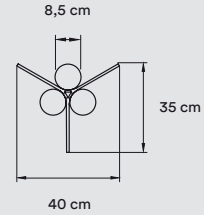

REF.

PRICE

BKNT TR P BK LED	1.450 €
BKNT TR P IV LED	1.450 €
BKNT TR P NI LED	1.650 €
BKNT TR P GD LED	1.650 €

MATERIALS & COMPONENTS

3 Wood Veneer Shades

Metal Stem & Base

Black Electrical Cable with Dimming Switch: 185 cm

LIGHT SOURCE

Class II

230V: Dimmable

Driver:

Constant Voltage 24V

LED Integrated:

Led module
Energy class A+

3.000K, CRI>90, 25W, 50-60Hz, 965 lm*
Available in 2.700K and 4.000K on request

*Measurements obtained by theoretical calculations at LZP using ivory white shades. Veneer Ref: 20 Ivory White.

FINISHES

WOOD VENEER

- 20 Ivory White
- 22 Natural Beech
- 21 Natural Cherry
- 29 Grey

METAL

- BK-Matt Black
- NI-Matt Nickel
- IV-Matt Ivory
- GD-Gold

PACKAGING

Box Size: 201 x 55 x 51 cm - Wood crated for transport

Box Volume: 0,56 m³

Weight: Gross - 18,5 Kg | Net - 4 Kg