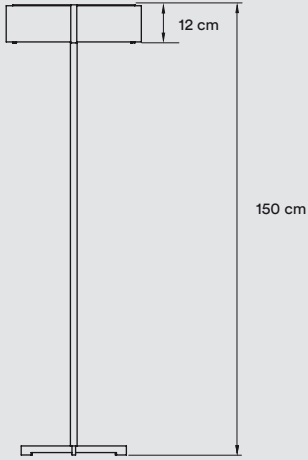

REF.	PRICE
THES P 150 BK LED	1.600 €
THES P 150 IV LED	1.620 €
THES P 150 NI LED	1.795 €
THES P 150 GD LED	1.790 €

MATERIALS & COMPONENTS

Wood Veneer Shade

Metal Tripod, Stem & Base

Black Electrical Cable with Dimming Switch: 185 cm

LIGHT SOURCE

Class II

230V: Dimmable

Driver:

Constant Voltage 24V

LED Integrated:

Led strip

Energy class A*

3.000K, CRI>90, 25W, 50-60Hz, 1084 lm*

Available in 2.700K and 4.000K on request

*Measurements obtained by theoretical calculations at LZF using ivory white shades. Veneer Ref: 20 Ivory White.

FINISHES

WOOD VENEER

20 Ivory White

METAL

BK-Matt Black

NI-Matt Nickel

IV-Matt Ivory

GD-Gold

PACKAGING

Box Size: 162 x 59 x 56 cm - Wood crated for transport

Box Volume: 0,53 m³

Weight: Gross - 18,1 Kg | Net - 3,8 Kg