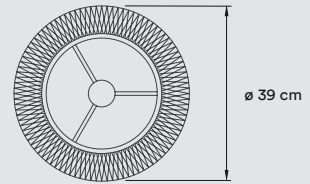

Black Electrical Cable with Dimming Switch: 145 cm

**FINISHES**

**WOOD VENEER**

-  20 Ivory White
-  22 Natural Beech

**METAL**

-  BK-Matt Black
-  NI-Matt Nickel
-  IV-Matt Ivory
-  GD-Gold

**REF.****PRICE**