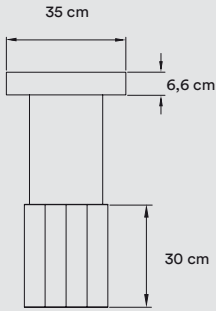

REF.

TOMO S 24 LED DIM0-10V
TOMO S 24 LED DIMBT

PRICE

630 €
820 €

LIGHT SOURCE

Class I

120 - 277V: Dimmable 0-10V

220-240V: Dimmable Bluetooth - BT

Driver:

Constant Voltage 24V

LED Integrated:

Led strip

Energy class A*

3.000K, CRI>90, 14W, 50-60Hz, 272 lm*

Available in 2.700K and 4.000K on request

*Measurements obtained by theoretical calculations at LZF using ivory white shades. Veneer Ref: 20 Ivory White.

PACKAGING

Box Size: 42 x 30 x 27 cm

Box Volume: 0,03 m³

Weight: Gross - 4 Kg | Net - 2,8 Kg

MATERIALS & COMPONENTS

Wood Veneer Shade

Matt Satin Acrylic Bottom Diffuser

Black Metal Structure

Black Metal Canopy: 35 x 4 x 6,6 cm

2 Electrified Black Steel Cables: 2,5 m drop

FINISHES

WOOD VENEER

20 Ivory White

24 Yellow

21 Natural Cherry

33 Pale Rose

22 Natural Beech

34 Sea Blue