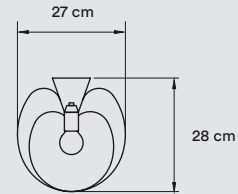

REF.

AIR MG

PRICE

325 €

LIGHT SOURCE

Class II

220 - 250V: Dimmable

E14 Lamp Holder

Recommended Bulbs - Not Included
LED Mini Globe DIM 5,5 W, 329 lm*
Energy Class A

*Measurements obtained by theoretical calculations at LZF using ivory white shades & recommended bulbs.
Veneer Ref: 20 Ivory White.

PACKAGING

Box Size: 54 × 36 × 36 cm

Box Volume: 0,07 m³

Weight: Gross - 1,3 Kg | Net - 0,7 Kg

MATERIALS & COMPONENTS

Wood Veneer Shade

Chrome Metal Base

Transparent Electrical Cable with Dimming Switch: 145 cm

FINISHES

WOOD VENEER

	20 Ivory White		26 Red
	21 Natural Cherry		28 Blue
	22 Natural Beech		29 Grey
	24 Yellow		33 Pale Rose
	25 Orange		34 Sea Blue