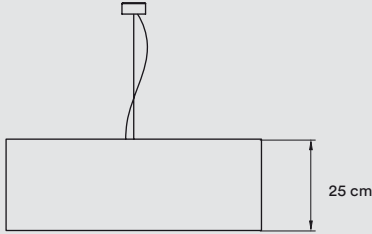

REF.

PRICE

GEA SG

620 €

LIGHT SOURCE

Class I

220 - 250V

E27 Lamp Holder

Recommended Bulbs - Not Included
3 LED Spherical DIM 11 W, 1950 lm*
Energy Class A*

*Measurements obtained by theoretical calculations at LZF using ivory white shades & recommended bulbs.
Veneer Ref: 20 Ivory White.

PACKAGING

Box Size: 79 x 79 x 42 cm

Box Volume: 0,26 m³

Weight: Gross - 7,9 Kg | Net - 3,2 Kg

MATERIALS & COMPONENTS

Wood Veneer Shade

Matt Satin Acrylic Diffuser

Metal Tripod in Chrome

Nickel Metal Canopy: ø 8 cm

Steel Cable: 2,5 m drop

Transparent Electrical Cable: 2,5 m drop

FINISHES

WOOD VENEER

- 20 Ivory White
- 26 Red
- 21 Natural Cherry
- 28 Blue
- 22 Natural Beech
- 29 Grey
- 24 Yellow
- 33 Pale Rose
- 25 Orange
- 34 Sea Blue