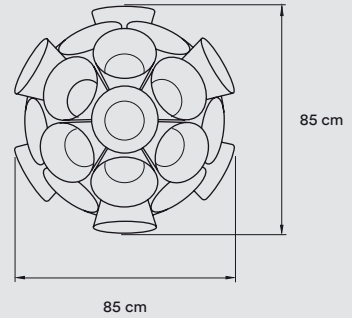

REF.

DDLN S LED DIM0-10V
DDLN S LED DIMDALI
DDLN S LED DIMBT

PRICE

5.010 €
5.190 €
5.290 €

LIGHT SOURCE

Class I

120 - 277V: Dimmable 0-10V & DALI
220-240V: Dimmable Bluetooth - BT

Driver:

Constant Current 2000mA

LED Integrated:

Led cob
Energy class A*

3.000K, CRI>90, 120W, 50-60Hz, 3451 lm*
Available in 2.700K and 4.000K on request

*Measurements obtained by photometric laboratory tests using ivory white shades. Veneer Ref: 20 Ivory White.

PACKAGING

Box Size: 67 × 67 × 95 cm

Box Volume: 0,43 m³

Weight: Gross - 23 Kg | Net - 13,2 Kg

MATERIALS & COMPONENTS

31 Wood Veneer Shade
Shade mount required

Matt Satin Acrylic Diffusers

Metallic Central Structure

Nickel Metal Canopy: ø 28 cm

3 Steel Cables: 2 m drop

Transparent Electrical Cable: 2 m drop

FINISHES

WOOD VENEER

	20 Ivory White		26 Red
	21 Natural Cherry		28 Blue
	22 Natural Beech		29 Grey
	24 Yellow		33 Pale Rose
	25 Orange		34 Sea Blue