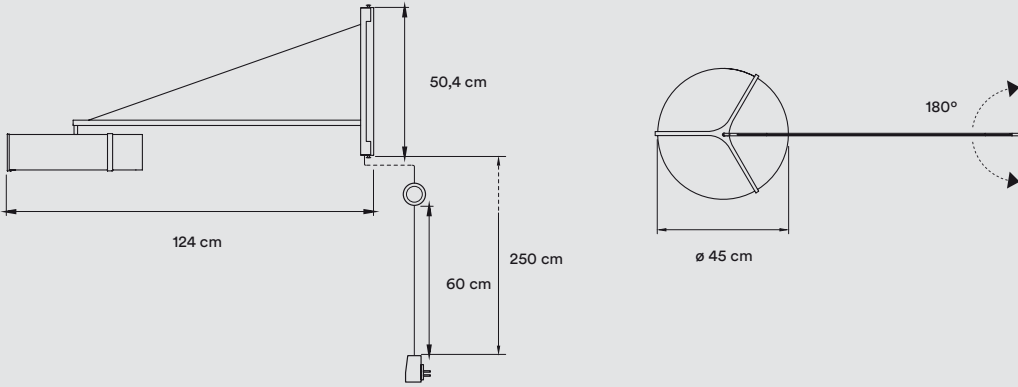

SWING MECHANISM

REF.	PRICE
THES A BK LED DIM	980 €
THES A IV LED DIM	1.040 €
THES A NI LED DIM	1.280 €
THES A GD LED DIM	1.280 €

LIGHT SOURCE

Class II

230V Dimmable

Driver:
Constant Voltage 24V

LED Integrated:
Led module
Energy class A*

3.000K, CRI>90, 25W, 50-60Hz, 1084 lm*
Available in 2.700K and 4.000K on request

*Measurements obtained by theoretical calculations at LZP using ivory white shades. Veneer Ref: 20 Ivory White.

PACKAGING

Box Size: 119 × 67 × 22 cm

Box Volume: 0,18 m³

Weight: Gross - 9,6 Kg | Net - 2,8 Kg

MATERIALS & COMPONENTS

Wood Veneer Shade

Optional Acrylic Diffuser

Metal Tripod & Structure

Black Electrical cable with Dimming Switch: 250 cm

FINISHES

WOOD VENEER

- 20 Ivory White
- 22 Natural Beech
- 21 Natural Cherry
- 29 Grey

METAL

- BK-Matt Black
- NI-Matt Nickel
- IV-Matt Ivory
- GD-Gold