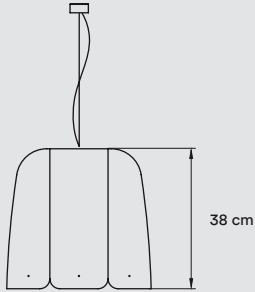

Metallic Central Structure

Nickel Metal Canopy: ø 28 cm

3 Steel Cables: 2 m drop

Transparent Electrical Cable: 2 m drop

**FINISHES****WOOD VENEER**

- |   |                   |  |              |
|---|-------------------|--|--------------|
|  | 20 Ivory White    |  | 26 Red       |
|  | 21 Natural Cherry |  | 28 Blue      |
|  | 22 Natural Beech  |  | 29 Grey      |
|  | 24 Yellow         |  | 33 Pale Rose |
|  | 25 Orange         |  | 34 Sea Blue  |