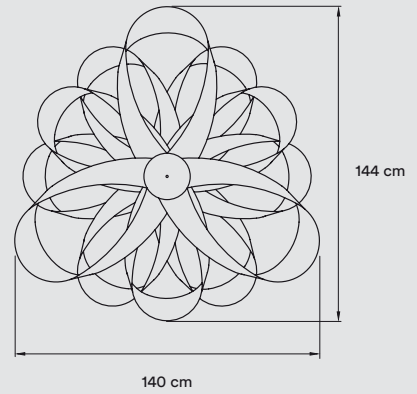

REF.

ATA SG

PRICE

1.500 €

LIGHT SOURCE

Class I

220 - 250V

E27 Lamp Holder

Recommended Bulbs - Not Included
LED Globe DIM 12 W, 1860 lm*
Energy Class A

*Measurements obtained by theoretical calculations at LZP using ivory white shades & recommended bulbs.
Veneer Ref: 20 Ivory White.

PACKAGING

Box Size: 118 × 114 × 106 cm - Wood crated for transport

Box Volume: 1,43 m³

Weight: Gross -49,5 Kg | Net - 6,5 Kg

MATERIALS & COMPONENTS

Wood Veneer Shade

Nickel Metal Canopy: ø 8 cm

Steel Cable: 2,5 m drop

Transparent Electrical Cable: 2,5 m drop

FINISHES

WOOD VENEER

	20 Ivory White		26 Red
	21 Natural Cherry		28 Blue
	22 Natural Beech		29 Grey
	24 Yellow		33 Pale Rose
	25 Orange		34 Sea Blue