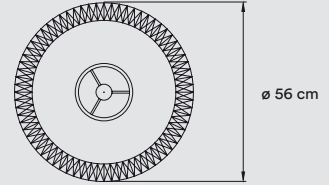

REF.

PRICE

LOLA P BK	1.550 €
LOLA P IV	1.550 €
LOLA P NI	1.780 €
LOLA P GD	1.880 €

LIGHT SOURCE

Class II

220 - 250V: Dimmable

E27 Lamp Holder

Recommended Bulb - Not Included
LED Globe DIM 12 W, 845 lm*
Energy Class A

*Measurements obtained by theoretical calculations at LZP using ivory white shades & recommended bulbs.
Veneer Ref: 20 Ivory White.

PACKAGING

Box size:

Foot

Box 1: 159 × 52 × 52 cm | 0,43 m³ | 7,4 Kg

Shade

Box 2: 66 × 66 × 42 cm | 0,18 m³ | 5,5 Kg

Weight: Gross - 13 Kg | Net - 4,1 Kg

MATERIALS & COMPONENTS

Woven Wood Veneer Shade
Shade mount required

Transparent Acrylic Frame

Metal Foot

Electrical Cable with dimming switch: 185 cm
IV - BK - NI - Black
GD - Gold

FINISHES

WOOD VENEER

- 20 Ivory White
- 22 Natural Beech

METAL

- BK-Matt Black
- NI-Matt Nickel
- IV-Matt Ivory
- GD-Gold