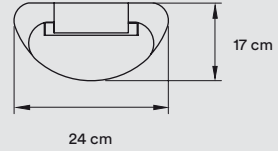

REF.

PRICE

HICOL A LED DIM0-10V

370 €

LIGHT SOURCE

Class I

120 - 277V: Dimmable 0-10V

Driver:

Constant Current 500mA

LED Integrated:

Led module

Energy class A⁺

3.000K, CRI>90, 8,5W, 50-60Hz, 403 lm*

Available in 2.700K and 4.000K on request

*Measurements obtained by photometric laboratory tests using ivory white shades. Veneer Ref: 20 Ivory White.

PACKAGING

Box size: 42 x 30 x 27 cm

Box volume: 0,03 m³

Weight: Gross - 1,9 Kg | Net - 0,6 Kg

MATERIALS & COMPONENTS

Wood Veneer Shade

Metal Back Plate

FINISHES

WOOD VENEER

- 20 Ivory White
- 26 Red
- 21 Natural Cherry
- 28 Blue
- 22 Natural Beech
- 29 Grey
- 24 Yellow
- 33 Pale Rose
- 25 Orange
- 34 Sea Blue