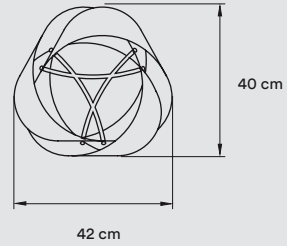

REF.

PRICE

NUT S BK	250 €
NUT S WH	250 €
NUT S NI	250 €

MATERIALS & COMPONENTS

Wood Veneer Shade

Metal Tripod

Metal Canopy ø 8 cm

Electrical Cable: 2,5 m drop

LIGHT SOURCE

Class I

220 - 250V

E27 Lamp Holder

Recommended Bulbs - Not Included
LED Globe DIM 12 W, 960 lm*
Energy Class A

*Measurements obtained by theoretical calculations at LZF using ivory white shades & recommended bulbs.
Veneer Ref: 20 Ivory White.

PACKAGING

Box size: 51 × 51 × 32 cm

Box volume: 0,08 m3

Weight: Gross - 3 Kg | Net - 0,8 Kg

FINISHES

WOOD VENEER

- 20 Ivory White
- 26 Red
- 21 Natural Cherry
- 28 Blue
- 22 Natural Beech
- 29 Grey
- 24 Yellow
- 33 Pale Rose
- 25 Orange
- 34 Sea Blue

CANOPY, CABLE & TRIPOD

- BK-Matt Black / Black Cable & Black Tripod
- WH-Matt White / White Cable & White Tripod
- NI-Matt Nickel / Transparent Cable & Nickel Tripod