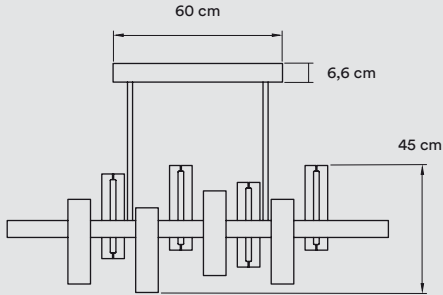

Black Metal Structure & Canopy: ø 23 cm

3 Black Steel Cables: 2,5 m drop

Black Electrical Cable: 2,5 m drop

**FINISHES**

**WOOD VENEER**

- |   |   |
|---|---|
|  20 Ivory White    |  26 Red       |
|  21 Natural Cherry |  28 Blue      |
|  22 Natural Beech  |  29 Grey      |
|  24 Yellow         |  33 Pale Rose |
|  25 Orange         |  34 Sea Blue  |