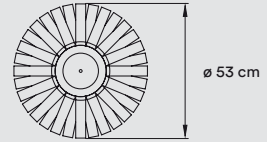

REF.

POD SM

PRICE

790 €

LIGHT SOURCE

Class I

220 - 250V

E27 Lamp Holder

Recommended Bulbs - Not Included
LED Spherical DIM 11 W, 500 lm*
Energy Class A*

*Measurements obtained by theoretical calculations at LZP using ivory white shades & recommended bulbs.
Veneer Ref: 20 Ivory White.

PACKAGING

Box size: 51 × 51 × 81 cm

Box volume: 0,21 m³

Weight: Gross - 5,1 Kg | Net - 2,5 Kg

MATERIALS & COMPONENTS

Wood Veneer Shade

Nickel Metal Canopy: ø 12 cm

3 Steel Cable: 2,5 m drop

Transparent Electrical Cable: 2,5 m drop

FINISHES

WOOD VENEER

20 Ivory White	26 Red
21 Natural Cherry	28 Blue
22 Natural Beech	29 Grey
24 Yellow	33 Pale Rose
25 Orange	34 Sea Blue