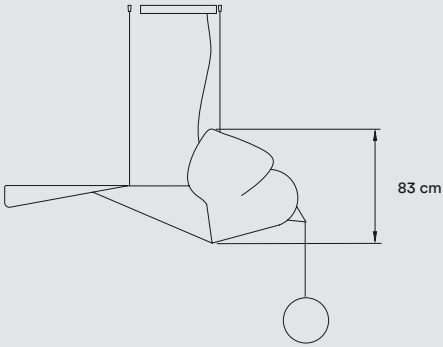

REF.

PRICE

BIRD LS H LED DIM0-10V	46.920 €
BIRD LS H LED DALI	47.510 €
BIRD LS H LED DIMBT	47.450 €

LIGHT SOURCE

Class I

120 - 277V: Dimmable 0-10V or DALI
220 - 240V: Bluetooth Dimming

Driver:
Constant Current 2100mA

LED Integrated:
Led module
Energy class A*

4.000K, CRI>90, 90W, 50-60Hz

E27 Lamp Holder

Recommended Bulb - Not Included
LED Globe DIM 16 W
Energy class A*

MATERIALS & COMPONENTS

Oak & Birch Wood

Wood Veneer Diffuser

Frosted Glass Ball

Nickel Metal Canopy
34 x 11,5 x 5 cm - DIM0-10V
56 x 16 x 6 cm - BT & DALI

3 Steel Cables: 5 m drop

Transparent Electrical Cables: 5 m drop

FINISHES

WOOD VENEER

20 Ivory White

PACKAGING

Box size: 178 x 83 x 86 cm

Box volume: 1,27 m³

Weight: Gross - 90 Kg | Net - 25 Kg