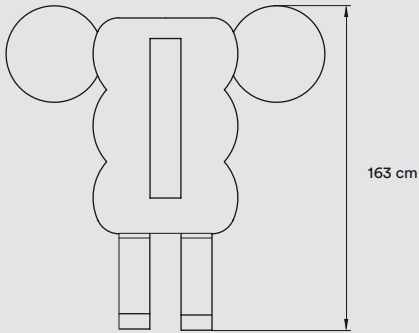

REF.

ELE LS LED

PRICE

26.930 €

LIGHT SOURCE

Class II

230V

Driver:

Constant Current 2500mA

LED Integrated:

Led module

Energy class A*

4000K, CRI>90, 90W, 50-60Hz

MATERIALS & COMPONENTS

Oak & Birch Wood

Wood Veneer Diffuser

Red cloth cord Electrical Cable with On/Off Switch: 200 cm

FINISHES

WOOD VENEER

20 Ivory White

PACKAGING

Box size: 100 × 125 × 205 cm - Wood crated for transport

Box volume: 2,56 m³

Weight: Gross - 122 Kg | Net - 67 Kg