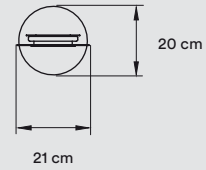

REF.

PRICE

LENS OV P BK LED	895 €
LENS OV P IV LED	895 €
LENS OV P NI LED	1.045 €
LENS OV P GD LED	1.090 €

MATERIALS & COMPONENTS

Wood Veneer Shade

Metal Ring, Stem & Base

Black Electrical Cable with Dimming Switch: 185 cm

LIGHT SOURCE

Class II

230V: Dimmable

Driver:

Constant Voltage 24V

LED Integrated:

Led module

Energy class A⁺

3000 K, CRI>90, 15W, 50-60Hz, 325 lm*

*Measurements obtained by theoretical calculations at LZP using ivory white shades. Veneer Ref: 20 Ivory White.

FINISHES

WOOD VENEER

- 20 Ivory White
- 28 Blue
- 21 Natural Cherry
- 29 Grey
- 22 Natural Beech
- 33 Pale Rose

METAL

- BK-Matt Black
- NI-Matt Nickel
- IV-Matt Ivory
- GD-Gold

PACKAGING

Box Size: 135 × 33 × 8 cm

Box Volume: 0,04 m³

Weight: Gross - 7,4 Kg | Net - 3,3 Kg