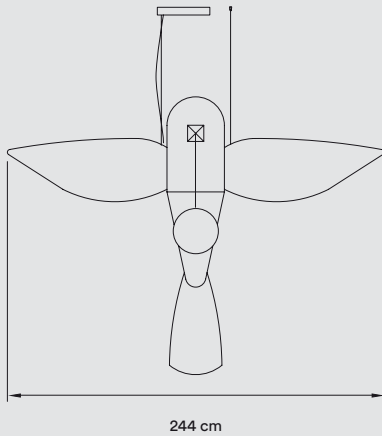

REF.

BIRD LS V LED DIM0-10V
BIRD LS V LED DALI
BIRD LS V LED DIMBT

PRICE

44.280 €
44.820 €
44.760 €

LIGHT SOURCE

Class I

120 - 277V: Dimmable 0-10V or DALI
220 - 240V: Bluetooth Dimming

Driver:

Constant Current 2100mA

LED Integrated:

Led module
Energy class A*

4000K, CRI>90, 90W, 50-60Hz

E27 Lamp Holder

Recommended Bulb - Not Included
LED Globe DIM 16 W
Energy class A*

MATERIALS & COMPONENTS

Oak & Birch Wood

Wood Veneer Diffuser

Frosted Glass Ball

Nickel Metal Canopy:

34 × 11,5 × 5 cm - DIM0-10V

56 × 16 × 6 cm - BT & DALI

2 Steel Cables: 5 m drop

Transparent Electrical Cables: 5 m drop

FINISHES

WOOD VENEER

20 Ivory White

PACKAGING

Box size: 178 × 83 × 86 cm

Box volume: 1,27 m³

Weight: Gross - 90 Kg | Net - 25 Kg