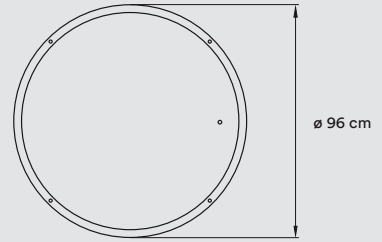

REF.

PRICE

SPRO SG BK LED DIM0-10V	2.900 €
SPRO SG WH LED DIM0-10V	2.900 €
SPRO SG BK LED DIMDALI	3.060 €
SPRO SG WH LED DIMDALI	3.060 €
SPRO SG BK LED DIMBT	3.130 €
SPRO SG WH LED DIMBT	3.130 €

LIGHT SOURCE

Class I

120 - 277V: Dimmable 0-10V or DALI

220-240V: Dimmable Bluetooth - BT

Drivers:

- Constant Current 1400mA
- Constant Current 700mA

LED Integrated:

Led module
Energy class A*

3.000K, CRI>90, 85W, 50-60Hz, 2093 lm*
Available in 2.700K and 4.000K on request

*Measurements obtained by photometric laboratory tests
using matt white outer shell and ivory white shades.

Veneer Ref: 20 Ivory White

PACKAGING

Box Size: 110 x 110 x 36 cm

Box Volume: 0,44 m³

Weight: Gross - 24,8 Kg | Net - 17 Kg

MATERIALS & COMPONENTS

Acrylic Outer Shell

Wood Veneer Spirals

- White Acrylic Top Diffuser
  Black is available if you want no upward light diffusion
- Transparent Acrylic Bottom Diffuser

Metal Canopy: ø 23 cm

4 Black Steel Cables: 2,5 m drop

Electrical Cable: 2,5 m drop

FINISHES

ACRYLIC SHELL

● BK- Matt Black   ● WH- Matt White

WOOD VENEER SPIRALS

● 20 Ivory White	● 26 Red
● 21 Natural Cherry	● 28 Blue
● 22 Natural Beech	● 29 Grey
● 24 Yellow	● 33 Pale Rose
● 25 Orange	● 34 Sea Blue

METAL CANOPY

● BK-Matt Black & Black Cable
● WH-Matt White & White Cable