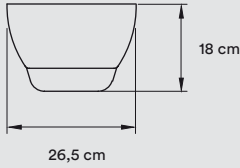

REF.

PLEG A

PRICE

250 €

LIGHT SOURCE

Class I

220 - 250V

GX53 Lamp Holder

Recommended Bulbs - Not Included
LED Slim lamp 7 W, 325 lm*

*Measurements obtained by theoretical calculations at LZF using ivory white shades & recommended bulbs.
Veneer Ref: 20 Ivory White.

PACKAGING

Box Size: 24 × 24 × 42 cm

Box Volume: 0,02 m³

Weight: Gross - 1,4 Kg | Net - 0,8 Kg

MATERIALS & COMPONENTS

Wood Veneer Shade

Matt Satin Acylic Side Diffuser

Metal Back Plate

FINISHES

WOOD VENEER

- 20 Ivory White
- 26 Red
- 21 Natural Cherry
- 28 Blue
- 22 Natural Beech
- 29 Grey
- 24 Yellow
- 33 Pale Rose
- 25 Orange
- 34 Sea Blue