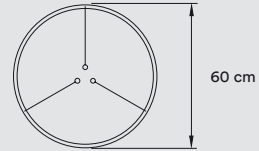

SUNS S 40

SUNS S 60

REF.

PRICE

SUNS S 40	310 €
SUNS S 60	510 €
SUNS S 80	560 €

MATERIALS & COMPONENTS

Wood Veneer Panel

Black Metal Structure

3 Black Steel Cables: 2,5 m drop

PACKAGING

SUNS S 40: Box Size: 55 × 52 × 8 cm | Box Volume: 0,02 m³
Weight: Gross - 2 Kg | Net - 1,8 Kg

SUNS S 60: Box Size: 73 × 73 × 9 cm | Box Volume: 0,05 m³
Weight: Gross - 2,5 Kg | Net - 2,2 Kg

SUNS S 80: Box Size: 93 × 93 × 9 cm | Box Volume: 0,08 m³
Weight: Gross - 3 Kg | Net - 2,7 Kg

FINISHES

WOOD PANEL COLOUR

20 Ivory White

THIS FIXTURE IS NOT ELECTRIFIED AND CONTAINS NO LIGHT SOURCE

"Suns are innovative decorative circular panels that can be installed at different angles and that break up sound and interact with light. Do not contain light source".