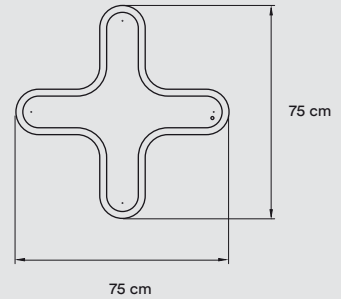

REF.

PRICE

X SM LED DIM0-10V	1.860 €
X SM LED DIMDALI	1.880 €
X SM LED DIMBT	1.980 €

LIGHT SOURCE

Class I

120 - 277V: Dimmable 0-10V or DALI

220-240V: Dimmable Bluetooth - BT

Driver:

Constant Current 1400mA

LED Integrated:

Led module

Energy class A*

3.000K, CRI90, 35W, 50-60Hz, 2832 lm*

Available in 2.700K and 4.000K on request

*Measurements obtained by photometric laboratory tests using ivory white shades. Veneer Ref: 20 Ivory White.

PACKAGING

Box Size: 79 × 79 × 42 cm

Box Volume: 0,26 m³

Weight: Gross - 13 Kg | Net - 5,2 Kg

MATERIALS & COMPONENTS

Wood Veneer Shade

Black or White Top Diffuser

- White Acrylic Top Diffuser

Black is available if you want no upward light diffusion

- Matt Satin Acrylic Bottom Diffuser

Nickel Metal Canopy: 34 × 11,5 × 5 cm

4 Steel Cables: 2,5 m drop

Transparent Electrical Cable: 2,5 m drop

FINISHES

WOOD VENEER

	20 Ivory White		26 Red
	21 Natural Cherry		28 Blue
	22 Natural Beech		29 Grey
	24 Yellow		33 Pale Rose
	25 Orange		34 Sea Blue