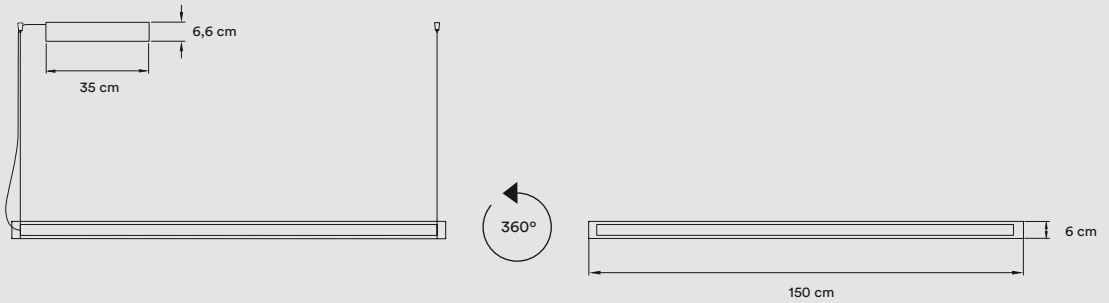

REF.

ESTE S 150 LED DIM0-10V	1.270 €
ESTE S 150 LED DIMDALI	1.320 €
ESTE S 150 LED DIMBT	1.460 €

PRICE

MATERIALS & COMPONENTS

Wood Veneer Shade

Hand Blown Glass: Borosilicate*

Black Metal Canopy: 35 × 4 × 6,6 cm

Black Coaxial Cable: 2,5 m drop

2 Black Steel Cables: 2,5 m drop

*Borosilicate glass is highly resistant to thermal shock

LIGHT SOURCE

Class I

120 - 277V: Dimmable 0-10V or DALI

220-240V: Dimmable Bluetooth - BT

Drivers:

Constant Current 1400mA

LED Integrated:

Led module

Energy class A*

3.000K, CRI>90, 40W, 50-60Hz, 1492 lm*

Available in 2.700K and 4.000K on request

*Measurements obtained by photometric laboratory tests using ivory white shades. Veneer Ref: 20 Ivory White.

FINISHES

WOOD VENEER

- 20 Ivory White
- 33 Pale Rose
- 21 Natural Cherry
- 34 Sea Blue
- 22 Natural Beech

PACKAGING

Box size: 174 × 22 × 24 cm

Box volume: 0,09 m³

Weight: Gross - 8 Kg | Net - 3,4 Kg