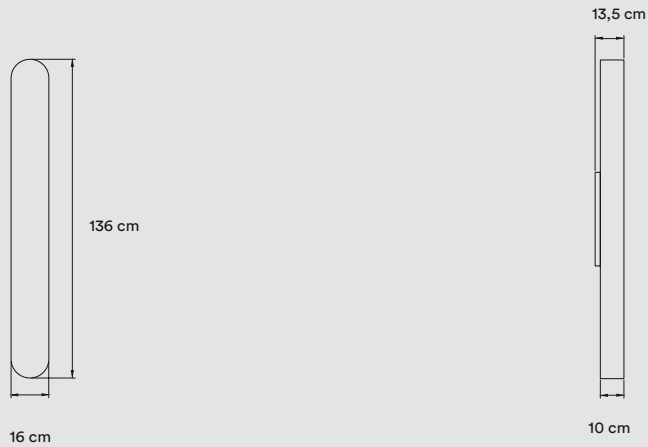

REF.

I AG LED DIM0-10V	1.000 €
I AG LED DIMDALI	1.110 €
I AG LED DIMBT	1.170 €

PRICE

MATERIALS & COMPONENTS

Wood Veneer Shade

Matt Satin Acrylic Frontal Diffuser

Metal Back Plate

LIGHT SOURCE

Class I

120 - 277V: Dimmable 0-10V or DALI

220-240V: Dimmable Bluetooth - BT

Driver:

Constant Current 900mA

LED Integrated:

Led module

Energy class A*

3.000K, CRI>90, 36W, 50-60Hz, 2266 lm*

Available in 2.700K and 4.000K on request

*Measurements obtained by theoretical calculations at LZF using ivory white shades. Veneer Ref: 20 Ivory White.

FINISHES

WOOD VENEER

	20 Ivory White		26 Red
	21 Natural Cherry		28 Blue
	22 Natural Beech		29 Grey
	24 Yellow		33 Pale Rose
	25 Orange		34 Sea Blue

PACKAGING

Box Size: 31 × 31 × 152 cm

Box Volume: 0,15 m³

Weight: Gross - 8 Kg | Net - 4 Kg