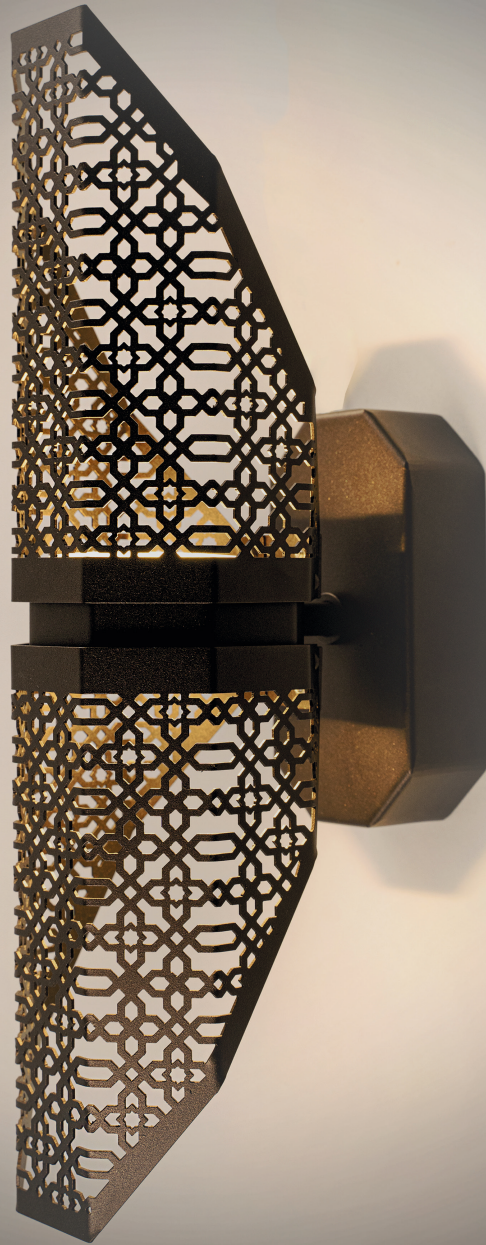

# Pendant

noor

“NOOR PENDANT” IS A BEAUTIFULLY HANDCRAFTED SUSPENSION LAMP INSPIRED BY EASTERN AESTHETICS. AN ELEGANT OPTION FOR A LUXURIOUS INTERIOR WHICH WE SHOWCASE IN AMBER GLASS AND RAW BRASS FINISHES.

# Outdoor Sconce

noor

“NOOR OUTDOOR SCONCE” IS A GLAMOROUS AND TECHNOLOGIC LED WALL LAMP WHICH IS WEATHER RESISTANT. PERFECT FOR THE EXTERIOR OF A MODERN HOME, THIS HIGHLY DECORATIVE PIECE HAS AN EXOTIC NUANCE AND A CAPTIVATING LOOK. MADE IN CNC METAL AND COATED WITH A CRISP BURNISHED PAINT, THIS PRODUCT IS GUARANTEED TO START A CONVERSATION.

# Lantern

noor

“NOOR LANTERN” IS A HIGHLY SOPHISTICATED TABLE & SUSPENSION LAMP WITH A CAPTIVATING AESTHETIC. ENTIRELY FABRICATED IN TEXTURED METAL WITH A BURNISHED FINISH, THIS DETAIL-RICH PIECE FEELS VERY LUXURIOUS. CAREFULLY DESIGNED CNC METAL CUTS CREATE BEAUTIFUL LIGHT SHAPES, CONTRIBUTING TO THE DREAMY ATMOSPHERE THIS PIECE SUGGESTS.

# Ceiling Lamp

noor

“NOOR CEILING LAMP” IS A BEAUTIFULLY CRAFTED PIECE OF CNC CUT METAL WITH HANDMADE GLASS DETAILS. THE RESULT IS AN EYE-CATCHING ACCENT PIECE FOR A WIDE SPACE. FEATURING A TYPICALLY MIDDLE-EASTERN DESIGN, THIS LAMP IS A WONDERFUL AND HARMONIOUS UNION BETWEEN INDUSTRIAL AND ARTISANAL PRODUCTION TECHNIQUES.