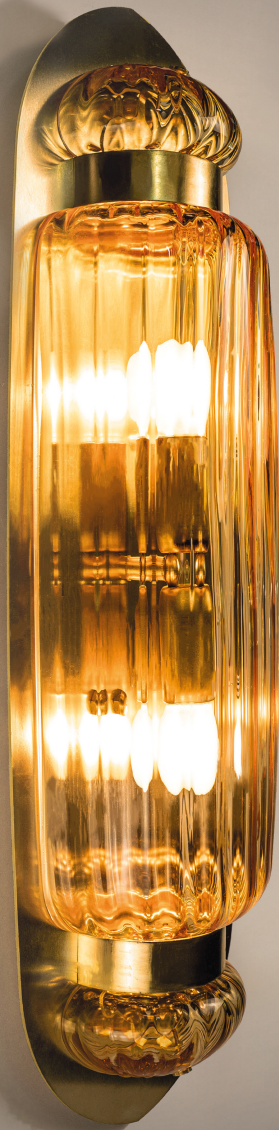

Indoor Sconce

noor

“NOOR INDOOR SCONCE” IS A VIBRANT AND ECLECTIC PRODUCT. IT’S LUXURIOUS HANDMADE AMBER GLASS COMPONENTS SHINE AND ARE FRAMED BY A MASTERFULLY CRAFTED METAL PLATE WHICH COMES IN SEVERAL DIFFERENT FINISHES, INCLUDING CUSTOM OPTIONS. THIS SCONCE IS A GREAT CHOICE FOR BOTH RESIDENTIAL AND HOSPITALITY PROJECTS.