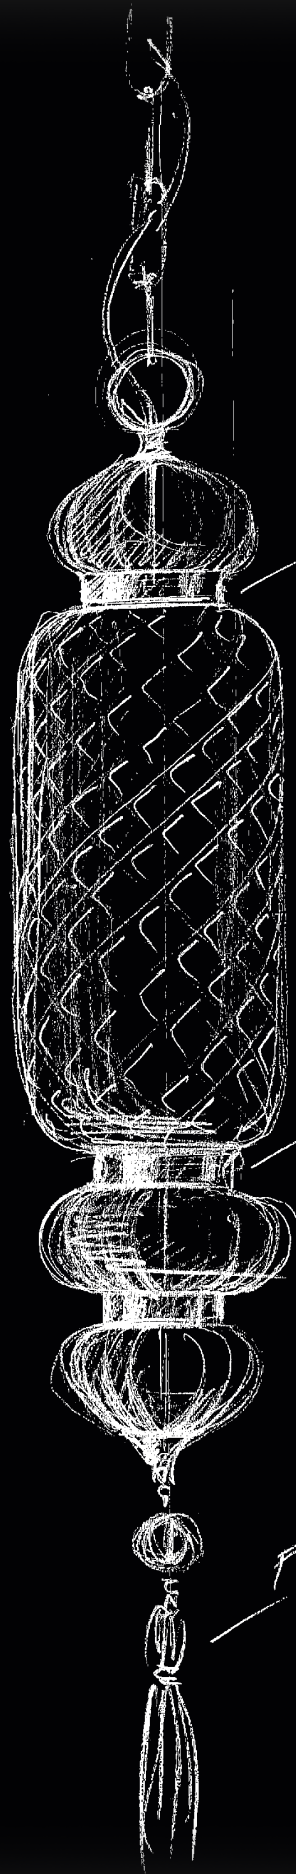

metallo

metallo

Fioces in stoffa