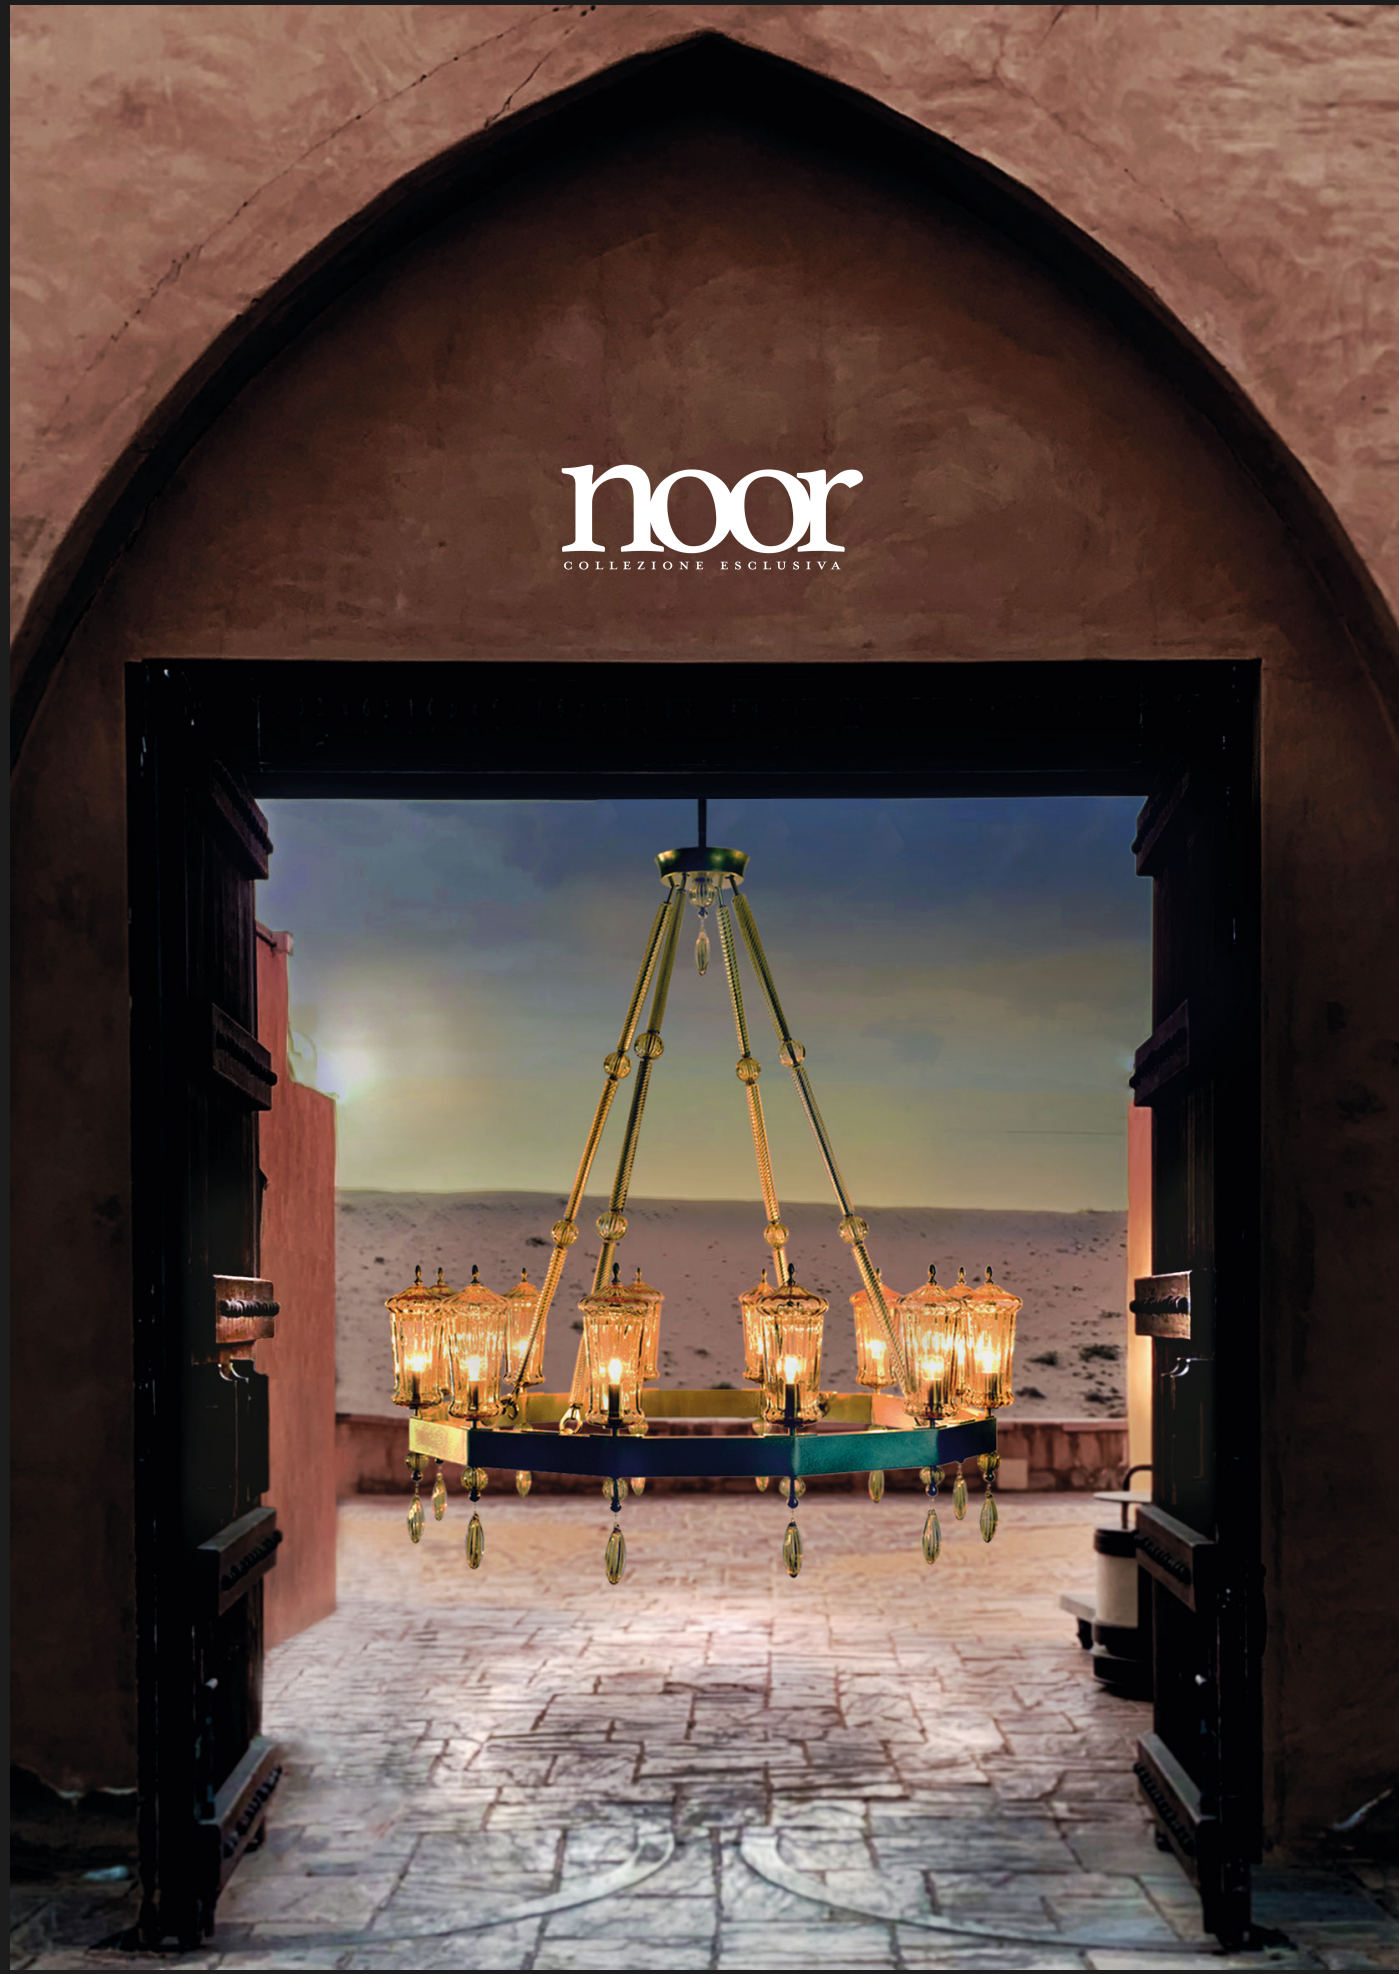

noor
COLLEZIONE ESCLUSIVA