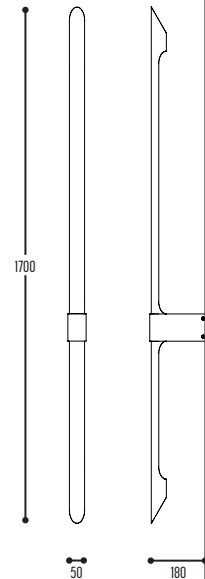

AGUJA

design ricardo bofill taller de arquitectura for dark

1/1

BB(B)	COLORS	02		Black
		03		White
		111		Brass Finish
E	CRI • LUMENOUTPUT	3	AGUJA 115	>90CRI • 3150 Lm / 19,4W / 3000K
			AGUJA 170	>90CRI • 5250 Lm / 32,6W / 3000K
K	DRIVER	1	No driver	
		0	Non dimmable (intern)	
		2	Dimmable 1-10 V (extern)	
		3	Dali (extern)	

AGUJA 115
1279-BB(B)-3-K

AGUJA 170
1275-BB(B)-3-K

DARK®

© DARK 2021 - Dark has the right to change any technical data, dimensions, colors and characteristics without prior notice. All rights reserved. Please check always the latest technical data sheets on www.dark.be. Any reproduction of the Dark products is strictly forbidden and can seriously damage your health and endanger your bank account.