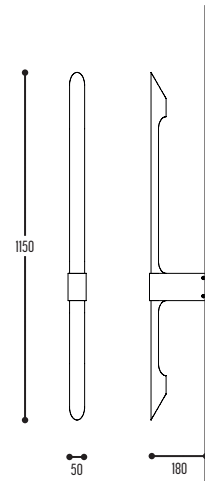

AGUJA

design ricardo bofill taller de arquitectura for dark

1/1

BB(B)	COLORS	02		Black
		03		White
		111		Brass Finish
E	CRI • LUMENOUTPUT	3	AGUJA 115	>90CRI • 3150 Lm / 19,4W / 3000K
			AGUJA 170	>90CRI • 5250 Lm / 32,6W / 3000K
K	DRIVER	1	No driver	
		0	Non dimmable (intern)	
		2	Dimmable 1-10 V (extern)	
		3	Dali (extern)	

AGUJA 115
1279-BB(B)-3-K

AGUJA 170
1275-BB(B)-3-K

DARK®

© DARK 2021 - Dark has the right to change any technical data, dimensions, colors and characteristics without prior notice. All rights reserved. Please check always the latest technical data sheets on www.dark.be. Any reproduction of the Dark products is strictly forbidden and can seriously damage your health and endanger your bank account.